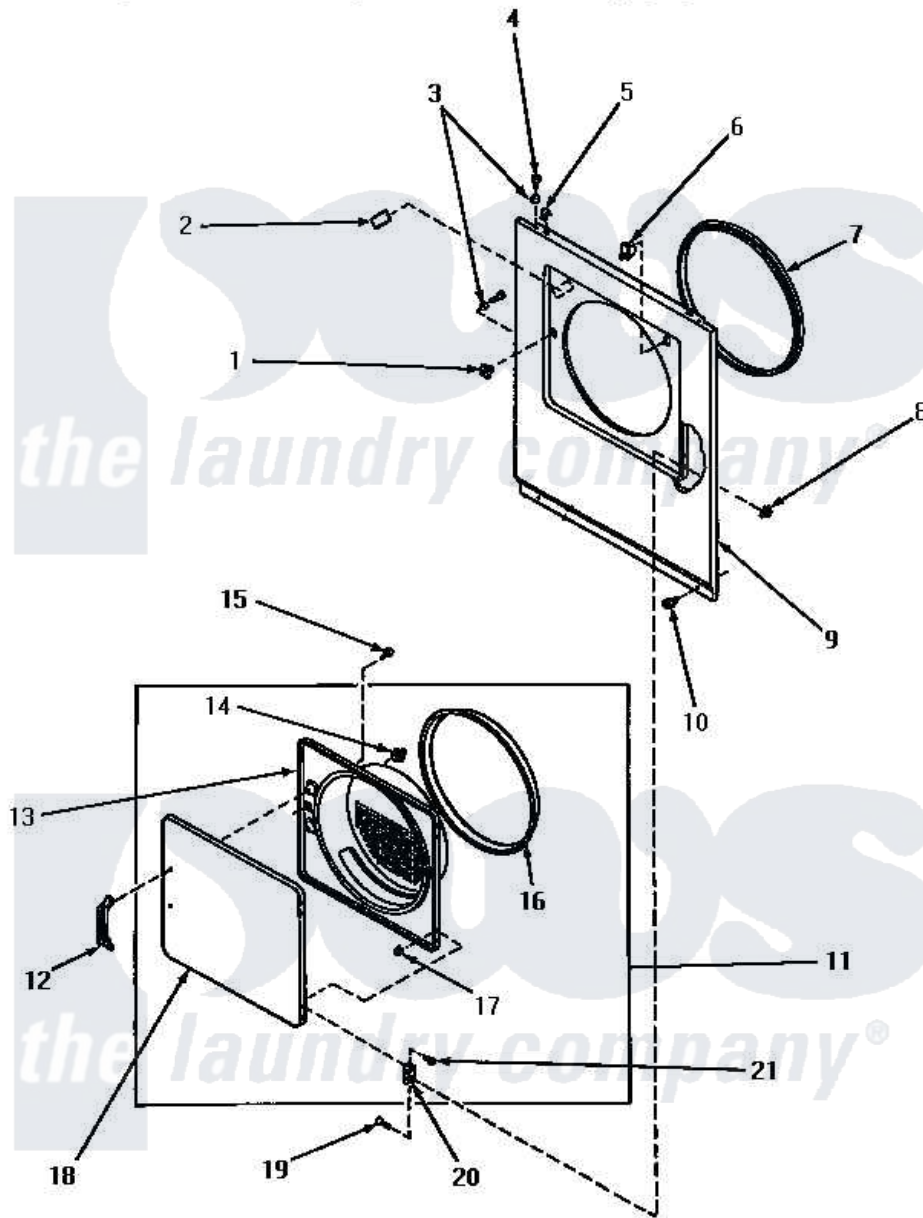

Amana AEM453 07 - LOADING DOOR, FRONT PANEL AND SEALS

Amana Residential Amana AEM453 Dryer Parts Parts Diagram 07 - LOADING DOOR, FRONT PANEL AND SEALS
 Click on the part number to view part

Item	Original Part Number	Replaced By	Status	Part Description
1	54660	LA-1003		Door Catch Kit
2	58854			Repl By 500281
3	56079	505187		Locator, Panel
4	32671	Y014874		Screw, Idler Arm And Sleeve
5	28835	22001650		Fastener, Spring
6	56052	W10169313		Switch-Dor
7	Y61380			Seal, Front Panel
8	51236	488130		Nut
9	62420H		Not Available	FRONT PANEL, HARVEST GOLD
"	62420L	62420LP		Assembly
"	62420W		Not Available	FRONT PANEL, WHITE
10	58637	27001200		Screw
11	62151H		Not Available	ASSY,DOOR
"	62151W		Not Available	ASSY,DOOR
"	62151L		Not Available	ASSY,DOOR
12	54068P	61925		Pull Door Commercial Black

13	62152H		Not Available	INNER DOOR PANEL, HARVEST GOLD
"	62152L	62152P		Liner
"	62152W		Not Available	LINER,DOOR
14	54661	LA-1003		Door Catch Kit
15	52150	489464		Screw
16	61379	61379P		Door Seal
17	23407			Nut, Speed-8A Tinn C15
18	62153W		Not Available	PANEL OUTER DOOR
"	62153L		Not Available	DOOR
"	62153H			Door
19	22649			Screw, 8-32 X 13/32 FI
20	56045P	56045		Hinge
21	52864	500226		Screw, 8b-16 x 5/8 Tap