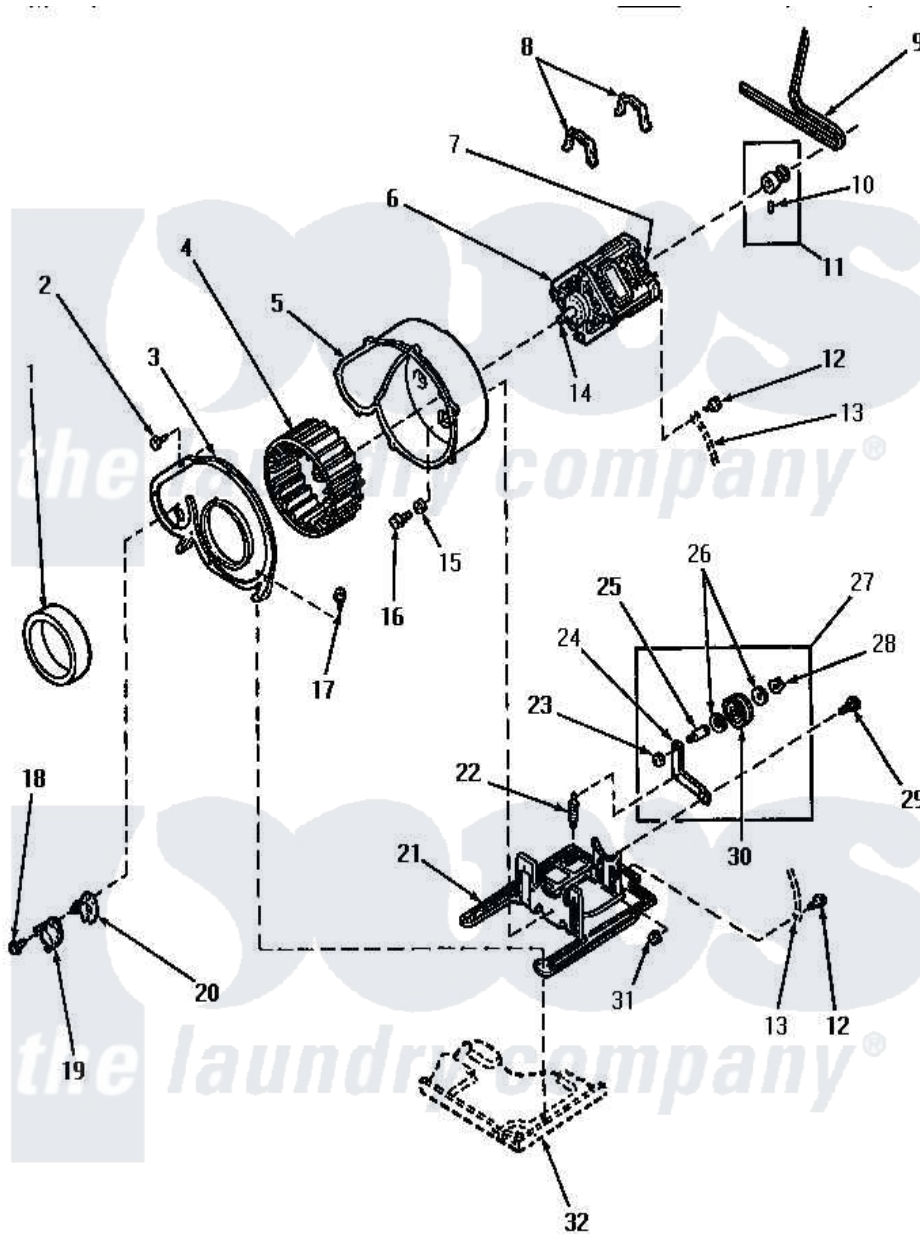

Amana AEM453 08 - MOTOR, EXHAUST FAN AND BELT

Amana [Residential Amana AEM453 Dryer Parts](#) Parts Diagram 08 - MOTOR, EXHAUST FAN AND BELT
 Click on the part number to view part

Item	Original Part Number	Replaced By	Status	Part Description
1	56065		Not Available	SEAL
2	23962	W10116760		Screw
3	60938P		Not Available	COVER,BLOWER HOUSING
4	56000	510139P		Assembly Blower Fan Package
5	56020			Housing, Blower
6	Y58044	915P3		Motor-Drve
7	53249		Not Available	SWITCH
"	53226		Not Available	SWITCH,MOTOR
"	59895		Not Available	MOTOR SWITCH, INTERNAL MOUNTED
8	Y58047	660658		Clamp, Motor Mounting 343481 685441
9	59174	40111201		Belt, Cylinder
10	52906		Not Available	SETSCREW
11	59173		Not Available	MOTOR PULLEY ASSEMBLY
12	23222	3177991		Screw

13	Y00000000		Not Available	SEE NOTE GROUND WIRE, GREEN
14	27604P			Never-Seeze 1 Oz Tube
15	20492	M0270504		Washer
16	56264	27001200		Screw
17	51780	3390631		Screw, 10-16 X 3/8
18	52150	489464		Screw
19	Y61372			Thermostat
20	61401	61623		Thermostat, Heater-BR
21	Y60816	503613		Mount, Motor
22	56076			Spring, Idler
23	56156	358160		Nut
24	56057		Not Available	LEVER, IDLER
25	56461			Shaft
26	52549			Washer, 501 ID X3/4 Odx
27	Y56170	56170P		Assembly- Idle
28	23748			Ring, Retaining
29	56587		Not Available	SCREW, 1/4-20 HEX HD SH
30	Y54414			Assembly, Wheel And Bearing
31	52566	27001225		Nut, Jam Mid Lock 1/4-20
32	Y00000000		Not Available	SEE NOTE BASE -- (SEE PAGE 9, KEY 14)