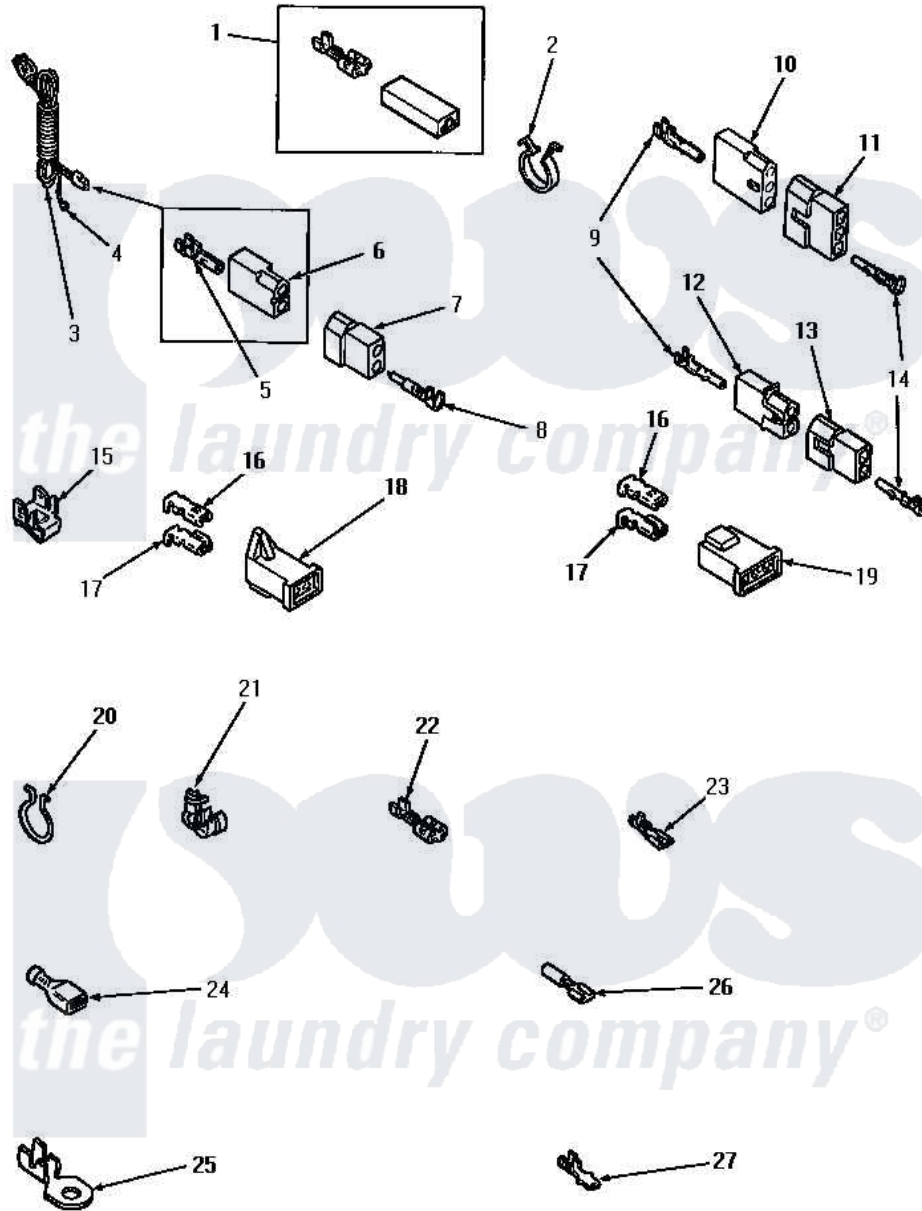

Amana AEM453 09 - POWER CORD AND TERMINALS

Amana [Residential Amana AEM453 Dryer Parts](#) Parts Diagram 09 - POWER CORD AND TERMINALS
 Click on the part number to view part

Item	Original Part Number	Replaced By	Status	Part Description
1	Y00237			Terminal-Female 1/4 ((1) 12 GAUGE Wire Or(2) 18 GA
2	61510	504034		Clip, Wire
3	Y56222	27001142		Cord, Power
4	Y00000000		Not Available	SEE NOTE GROUND WIRE, GREEN
5	00130			Terminal, Pin-1/8 Femal
6	56265			Receptacle, 2 Circuit
7	56266			Plug
8	Y00127			Terminal, Pin-1/8 Male
9	Y00117	5011-XX		093 Female Socket
10	23039	697780		Receptacle,
11	23040			Plug-3 Circuit
12	56451			Receptacle, 2 Circuit
13	56448			Terminal Block Plug
14	Y00116			Terminal, Pin-Male
15	Y00161	B5733302		Clip, Ground

16	Y00189		Terminal, Spade
17	Y00190		Connector-Receptacle
18	58799		Connector-2 Circuit
19	58800	Not Available	CONNECTOR-3 CIRCUIT (3 CIRCUIT CONNECTOR)
20	51291		Clip, Wire
21	21903	211881	Grommet, Cord Part Not Used- Gas Models Only
22	Y00121	Not Available	SPADE TERMINAL(12 GAUGE) (1/4 INCH-(2) 18 GAUGE WIRES O
"	Y00222	Not Available	TERMINAL,FEMALE-1/4 SP
"	Y00119	Not Available	SPADE TERMINAL(18 GAUGE) (1/4 INCH-(1) 18 GAUGE WIRE)
23	00156	00156SRE	65br30/FI
"	Y00209		Spade Terminal (18 Gauge) (3/16 Inch-(2) 18 Gauge Wires-
"	Y00124		Spade Terminal (18 Gauge) (3/16 Inch-(1) 18 Gauge Wire-
24	Y00163	285432	Terminal
"	Y00165		Insulated Spade Terminal
25	Y00111		Ring Terminal No.10 No.10 18 Gauge Wires Or
"	00110		No.10 18 Gauge Wire
26	Y00215		Barrel Insulated Spade
"	Y00214	Not Available	BARREL INSULATED SPADE(18 GAUG (1/4 INCH- 18 GAUGE WIRE)
27	Y00138		Male Tab Terminal 18 Gauge Wire)
"	Y00139	Y00138	Male Tab Terminal 18 Gauge Wire)