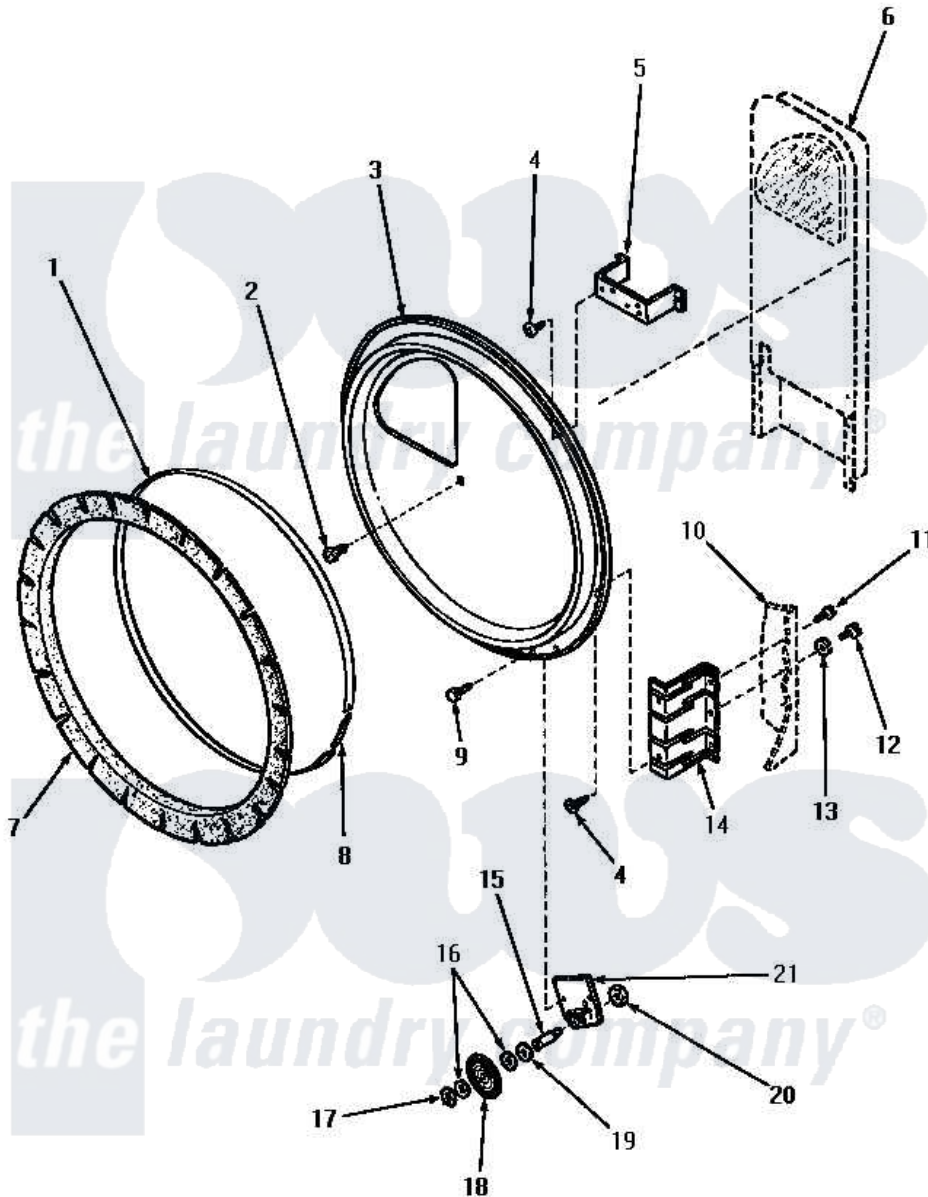

Amana AEM453 10 - REAR BLKHD, FELT SEAL & CYLINDER ROLLER

Amana Residential Amana AEM453 Dryer Parts Parts Diagram 10 - REAR BLKHD, FELT SEAL & CYLINDER ROLLER
 Click on the part number to view part

Item	Original Part Number	Replaced By	Status	Part Description
1	Y56090		Not Available	SEAL STRAP
2	23628	489464		Screw
3	Y61127		Not Available	ASSY, REAR BULKHEAD/BRKT
4	56078	M400664		SCrew Tap Trs Cr Rec 1016AB
5	60823	60823P		Bracket, Terminal Block
6	Y00000000		Not Available	SEE NOTE HEAT DUCT -- (SEE PAGE 7)
7	56088			Assembly, Seal
8	52310			Spring
9	51780	3390631		Screw, 10-16 X 3/8
10	Y00000000		Not Available	SEE NOTE CABINET -- (SEE PAGE 9, KEY 10)
11	25723	27001200		Screw
12	52909			Screw, 10B-16 X 1/2 HeX
13	51474		Not Available	WASHER, 13/64IDX1/2ODX.
14	56055		Not Available	BRACKET,BULKHEAD-REAR

15	56461		Shaft
16	52549		Washer, 501 ID X3/4 Odx
17	23748		Ring, Retaining
18	56457	62649P	Roller- CY
19	23886	Not Available	WASHER, .578IDX1.25ODX1
20	56156	358160	Nut
21	56042	Not Available	BRACKET, CYLINDER ROLLER