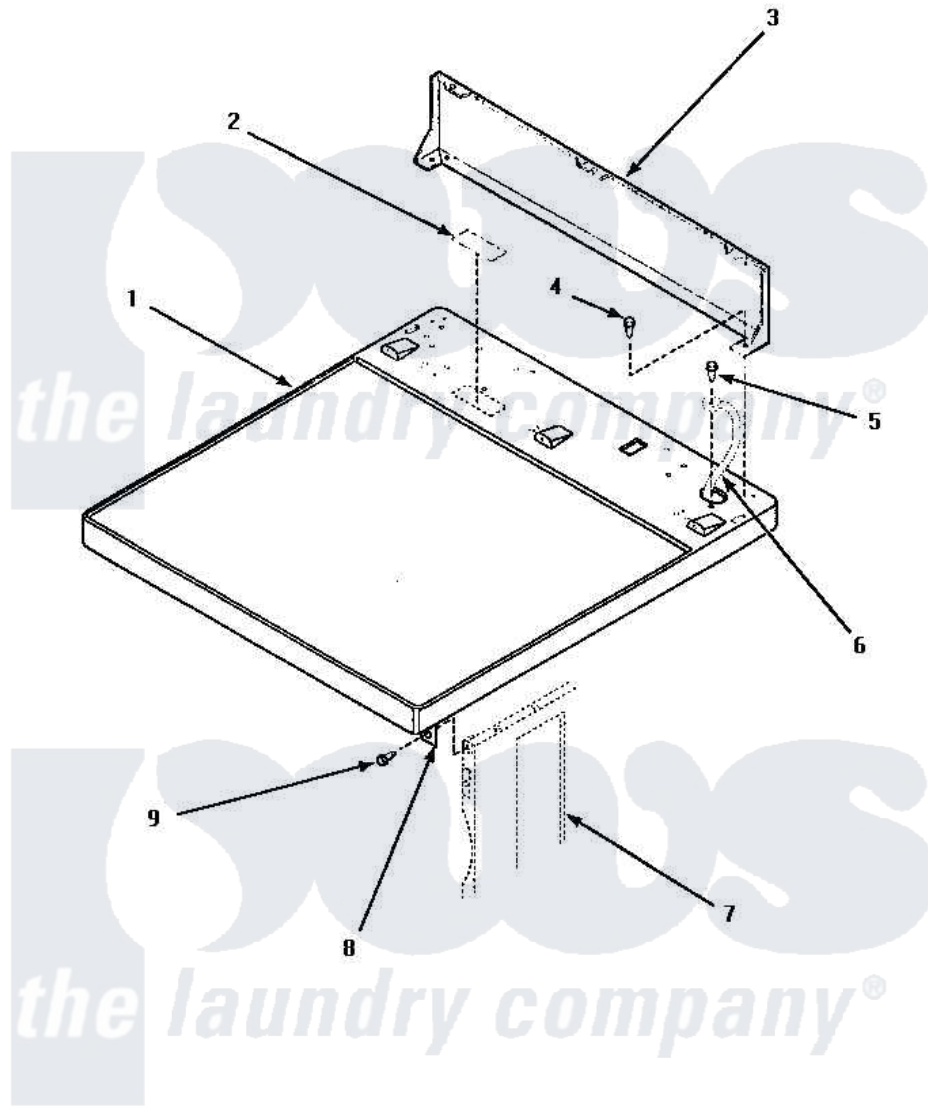

Amana AEM477L2 02 - CABINET TOP & CONTROL HOOD REAR PANEL

CABINET TOP AND CONTROL HOOD REAR PANEL

Amana [Residential Amana AEM477L2 Washer Parts](#) Parts Diagram 02 - CABINET TOP & CONTROL HOOD REAR PANEL

[Click on the part number to view part](#)

Item	Original Part Number	Replaced By	Status	Part Description
1	500085WP	37001027		Panel, Top
"	500085LP	510029LP		Kit Top Panel W/Hwdomestic
2	24903		Not Available	STICKER,DISCONNECT POW
3	500343		Not Available	PANEL,BACK(HOME HOOD)
4	501086	90767		Screw, 8A X 3/8 HeX Washer Head Tapping
5	20530			Screw, 10-24 x 3/8 Hex
6	Y00000000		Not Available	SEE NOTE GROUND WIRE FROM REAR BULKHEAD, GREEN
7	Y00000000		Not Available	SEE NOTE CABINET -- (SEE CABINET BASE PAGE)
8	500084	40130801		Bracket, Top Mount
9	33562	27001200		Screw