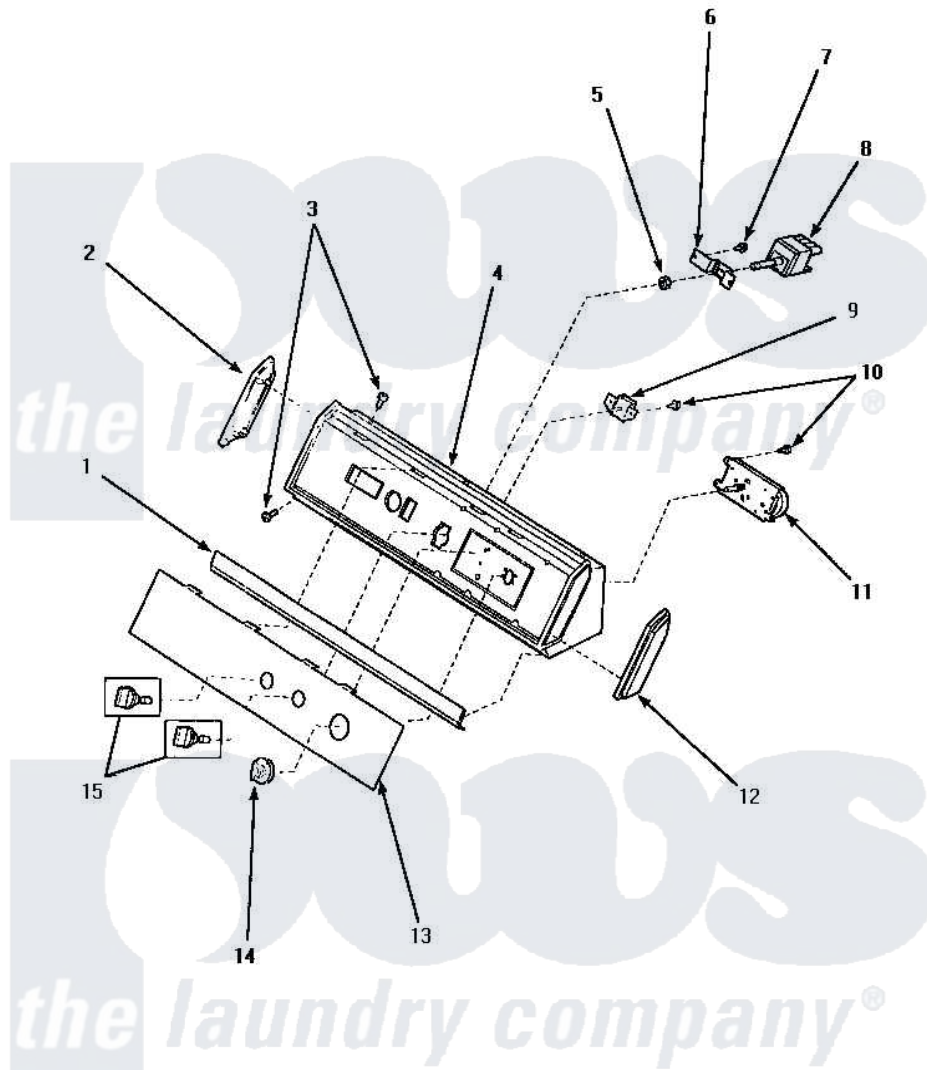

Amana AEM477L2 05 - GRAPHIC PANEL, CONTROL HOOD & CONTROLS

GRAPHIC PANEL, CONTROL HOOD AND CONTROLS
(Models AEM497*2, AGM499*2, AEM477*2 and AGM479*2)
 *Is the color designator, "L" indicates ALMOND color and "W" indicates WHITE color.

Amana [Residential Amana AEM477L2 Washer Parts](#) Parts Diagram 05 - GRAPHIC PANEL, CONTROL HOOD & CONTROLS

[Click on the part number to view part](#)

Item	Original Part Number	Replaced By	Status	Part Description
"	NOTE:		Not Available	NOTE: (TIMERS USED ARE FROM DIFFERENT VENDORS. ALTHOUGH THEY DIFFER IN APPEARANCE, THEY ARE COMPLETELY INTERCHANGEABLE WHEN IDENTIFIED BY THE SAME PART NUMBER)
1	61849R		Not Available	TRIM, CONT PNL TOP
2	31249		Not Available	CAP,END-L.H.-CHROME
3	31752		Not Available	SCREW,NO.8ABX3/4 POZIDRI
"	32993		Not Available	SCREW,NO.8ABX3/4 POZIDRI
4	59937		Not Available	ASSY, HOOD MTG
"	62745	660966		Switch-WL
5	57584		Not Available	NUT
6	59704			Bracket, Switch Mount
7	31260			Screw, No.8 X 3/8 Ind H

8	Y61511		Not Available	SWITCH,FABRIC SELECTOR
9	500823			Signal, Rotary
10	501086	90767		Screw, 8A X 3/8 HeX Washer Head Tapping
11	502963			Timer, 3 Cycle
12	31248			Cap, End-RH-Chrome
13	502201		Not Available	GRAPHIC PANEL MODELS
"	502203		Not Available	PANEL, GRAPHICS GRAY
14	62234		Not Available	ASSY,TIMER KNOB & SKIRT WHITE
"	62176		Not Available	ASSY,TIMER KNOB & SKIR
15	33610			Assembly, Knob-Rotary-Black
"	33688	36701W		Knob