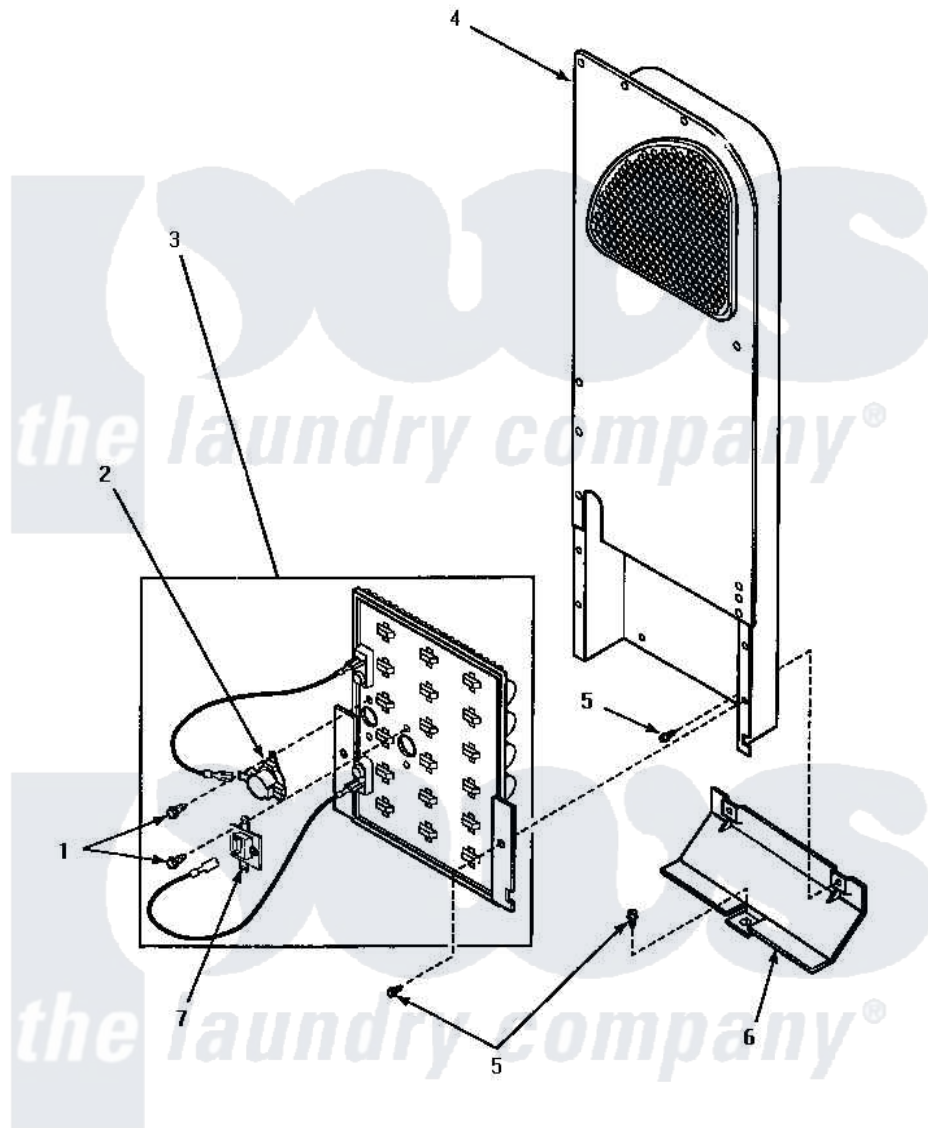

# Amana AEM477L2 06 - HEATER BOX ASSY, ORIGINAL

## HEATER BOX ASSEMBLY ORIGINALLY ON DRYER

Amana [Residential Amana AEM477L2 Washer Parts](#) Parts Diagram 06 - HEATER BOX ASSY, ORIGINAL  
 Click on the part number to view part

Item	Original Part Number	Replaced By	Status	Part Description
1	23222	<a href="#">3177991</a>		Screw
2	Y62641	<a href="#">W10116735</a>		Thermistor-Fix
3	<a href="#">61928</a>			Heater Assembly 208V
"	<a href="#">61927</a>			Heater Assembly
4	Y00000000		Not Available	SEE NOTE HEATER BOX ASSEMBLY -- (SEE HEATER BOX REPLACEMENT PAGE)
5	501668	<a href="#">503688</a>		Screw, 10B-16 X .34 I
6	60952		Not Available	SHIELD,HEAT DUCT
7	62600	<a href="#">40113801</a>		Fuse, Thermal