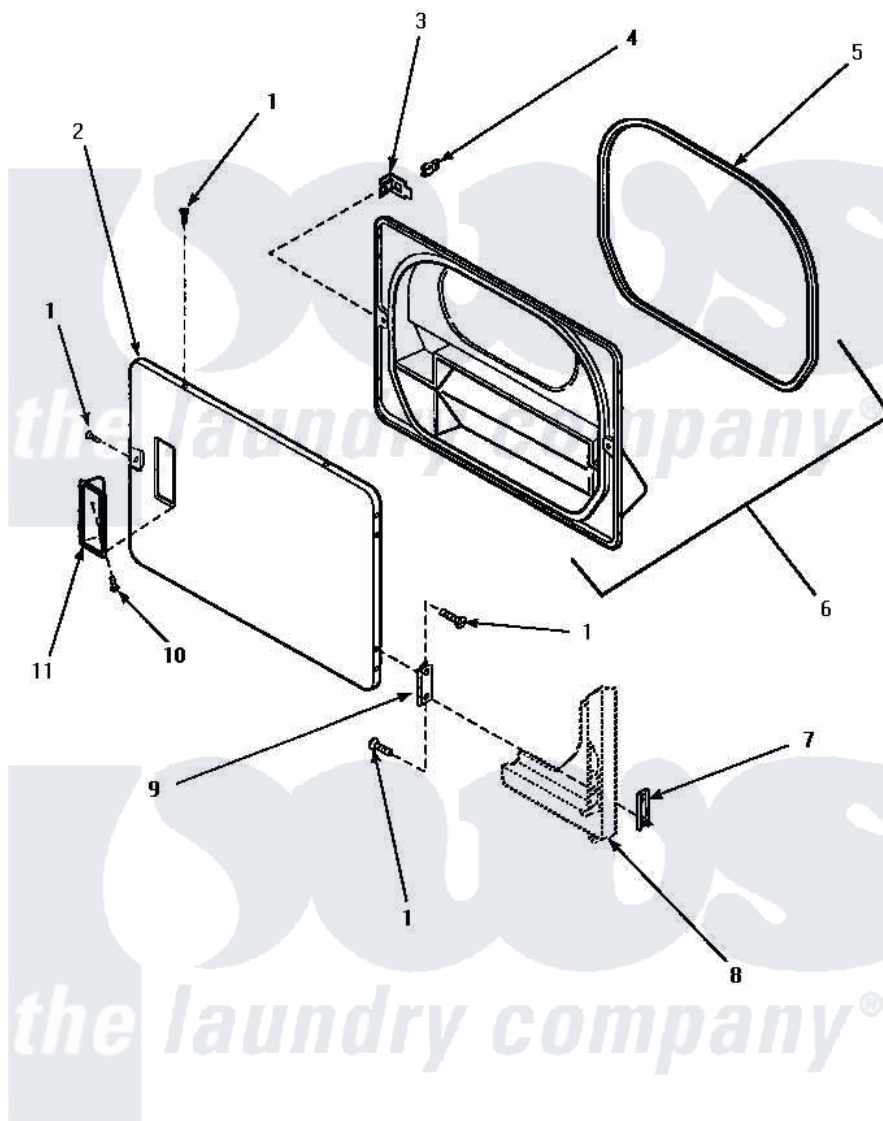

Amana AEM477L2 08 - LOADING DOOR

LOADING DOOR

Amana [Residential Amana AEM477L2 Washer Parts](#) Parts Diagram 08 - LOADING DOOR

[Click on the part number to view part](#)

Item	Original Part Number	Replaced By	Status	Part Description
1	500226			Screw, 8b-16 x 5/8 Tap
2	500040W			Assembly, Door-Home
"	500040L			Assembly, Door-Home
3	500223	40116201		Bracket, Door Strike
4	500039	510181		Strike Doormetal
5	500200		Not Available	SEAL,DOOR
6	500199		Not Available	ASSY,LINER & SEAL
7	500236			Clip, Door Hinge Mount
8	Y00000000		Not Available	SEE NOTE FRONT PANEL -- (SEE LOWER ACCESS PANEL PAGE)
9	500041	Y503676		Hinge, Door And Top
10	500297	8281236		Screw
11	500042W		Not Available	PULL,DOOR
"	500042L		Not Available	PULL,DOOR
NI	500035L		Not Available	ASSY,DOOR-HOME
"	500035W		Not Available	ASSY,DOOR-HOME