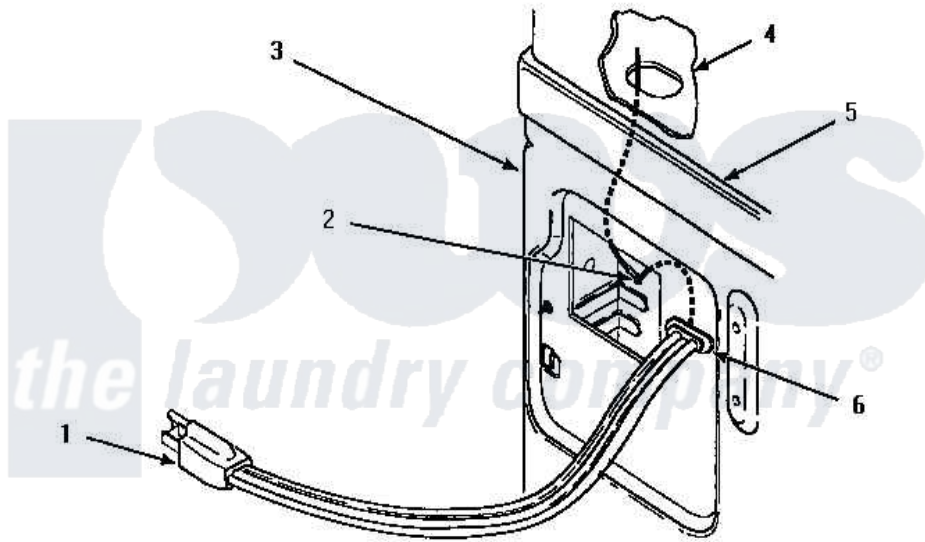

Amana AEM477L2 12 - POWER CORD

POWER CORDS

Amana [Residential Amana AEM477L2 Washer Parts](#) Parts Diagram 12 - POWER CORD
 Click on the part number to view part

Item	Original Part Number	Replaced By	Status	Part Description
1	Y56222	27001142		Cord, Power
2	20530			Screw, 10-24 x 3/8 Hex
3	Y00000000		Not Available	SEE NOTE CABINET -- (SEE CABINET PAGE)
4	Y00000000		Not Available	SEE NOTE CONTROL HOOD REAR PANEL -- (SEE CABINET TOP PAGE)
5	Y00000000		Not Available	SEE NOTE CABINET TOP -- (SEE CABINET TOP PAGE)
6	21903	211881		Grommet, Cord Part Not Used-Gas Models Only