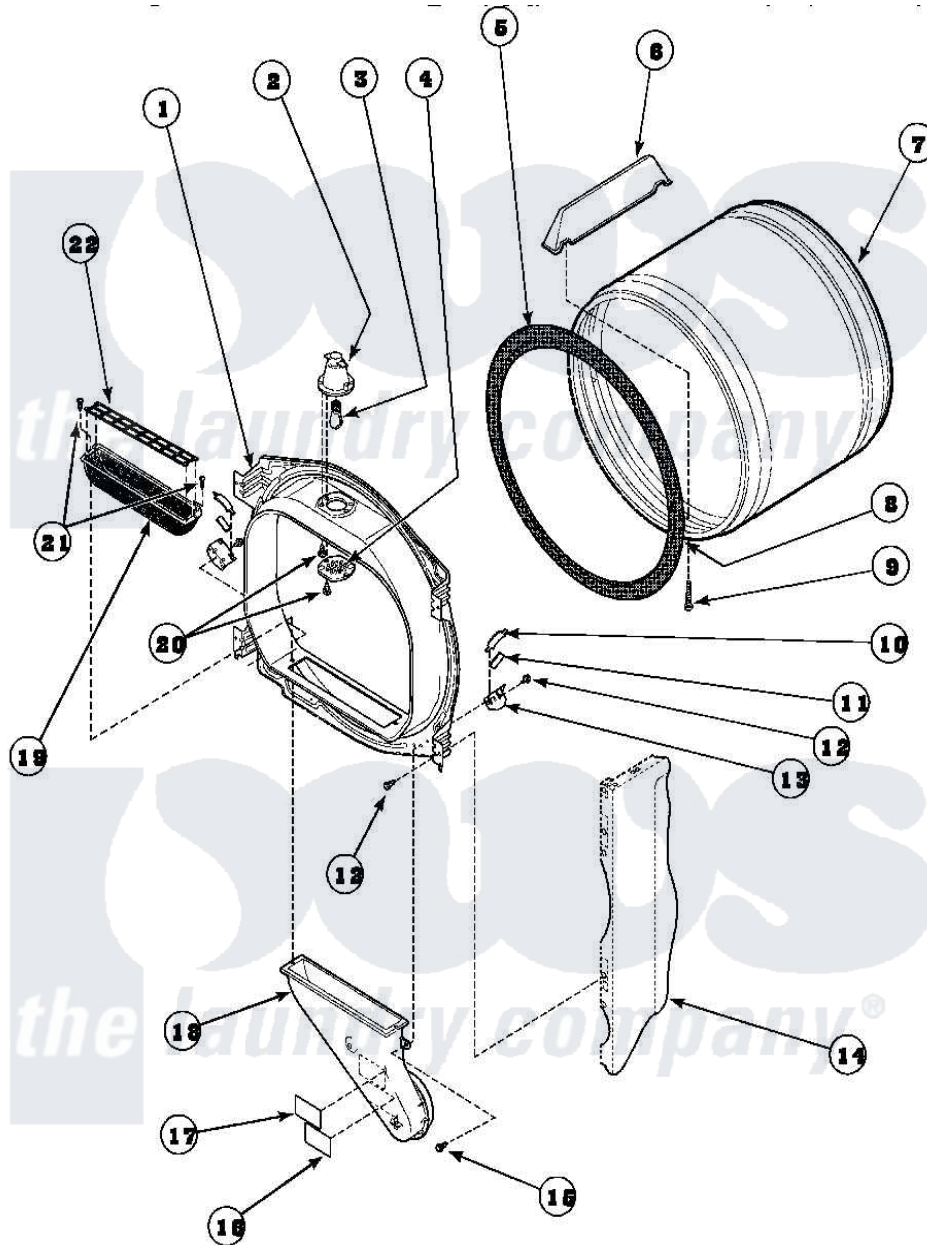

Amana AEM477L2 (BOM: PAEM477L2) 03 - FR BLKHD, AIR DUCT, FELT SEAL & CYLINDER

Amana Residential Amana AEM477L2 (BOM: PAEM477L2) Washer Parts Parts Diagram 03 - FR BLKHD, AIR DUCT, FELT SEAL & CYLINDER
 Click on the part number to view part

Item	Original Part Number	Replaced By	Status	Part Description
1	500016W			Assembly, Bulkhead Front Complete
"	500117W		Not Available	ASSY,BULKHEAD-FRONT-COMP
2	500153		Not Available	CYLINDER LIGHT HOUSING
3	Y60954	67001316		Bulb, Light
4	500094		Not Available	LENS,DRUM LIGHT
5	501801	37001132		Seal, Cylinder
6	500022	510102		Baffle- SH
7	500013WP		Not Available	ASSY,CYLINDER-HOME-
8	22506P	511637P		Adh Dow 737 Clr 3 Oz Tube
9	Y62588			Screw, 10BT-12 X 1 Tap
10	Y501676	37001298		Glide- Dry
11	500121	510189		Pad Felt
12	501668	503688		Screw, 10B-16 X .34 I

13	501554	12002090	Bracket	
14	500070		Base, Dryer	
15	Y31645	27001200	Screw	
16	56259		Not Available	STICKER
17	500049		Not Available	STICKER
18	502231		Not Available	DUCT, HEAT
19	502140P			Filter, Lint Kit
20	500227	505295		Screw, No.8ab-16 x 3/4 PH
21	500226			Screw, 8b-16 x 5/8 Tap
22	502092			Cover, Lint Filter