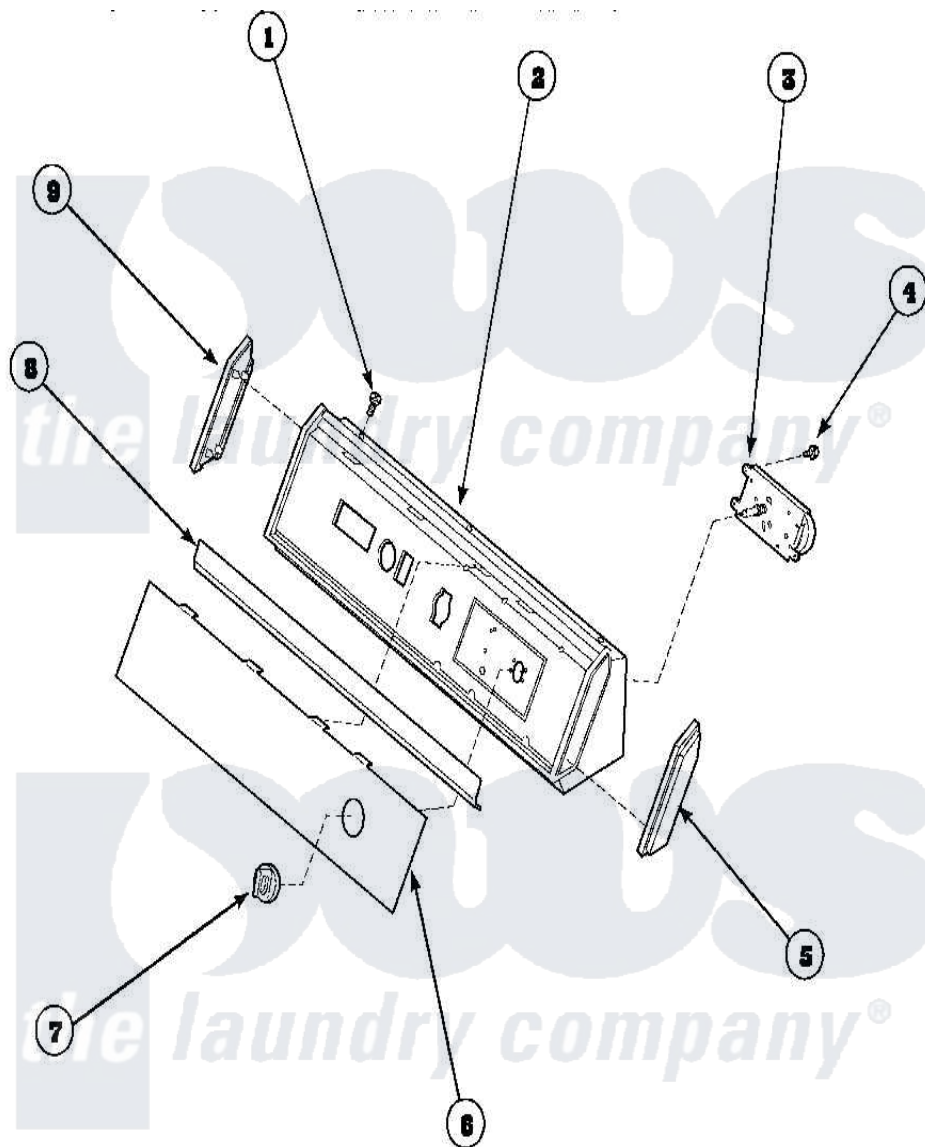

Amana AEM477L2 (BOM: PAEM477L2) 05 - GRAPHIC PANEL, CONTROL HOOD AND CONTROLS

Amana Residential Amana AEM477L2 (BOM: PAEM477L2) Washer Parts Parts Diagram 05 - GRAPHIC PANEL, CONTROL HOOD AND CONTROLS
 Click on the part number to view part

| Item | Original Part Number | Replaced By | Status | Part Description |
|------|------------------------|------------------------|---------------|---|
| 1 | 32993 | | Not Available | SCREW, No.8ABX3/4 POZIDRI |
| " | 31752 | | Not Available | SCREW, No.8ABX3/4 POZIDRI |
| 2 | 62745 | 660966 | | Switch-WL |
| " | 59937 | | Not Available | ASSY, HOOD MTG |
| 3 | 501881 | | Not Available | TIMER |
| 4 | 501086 | 90767 | | Screw, 8A X 3/8 HeX Washer Head Tapping |
| 5 | 31248 | | | Cap, End-RH-Chrome |
| 6 | 502202 | | | Panel, Graphics Black |
| 7 | 62234 | | Not Available | ASSY, TIMER KNOB & SKIRT WHITE |
| " | 62176 | | Not Available | ASSY, TIMER KNOB & SKIR |
| 8 | 61849R | | Not Available | TRIM, CONT PNL TOP |
| 9 | 31249 | | Not Available | CAP, END-L.H.-CHROME |