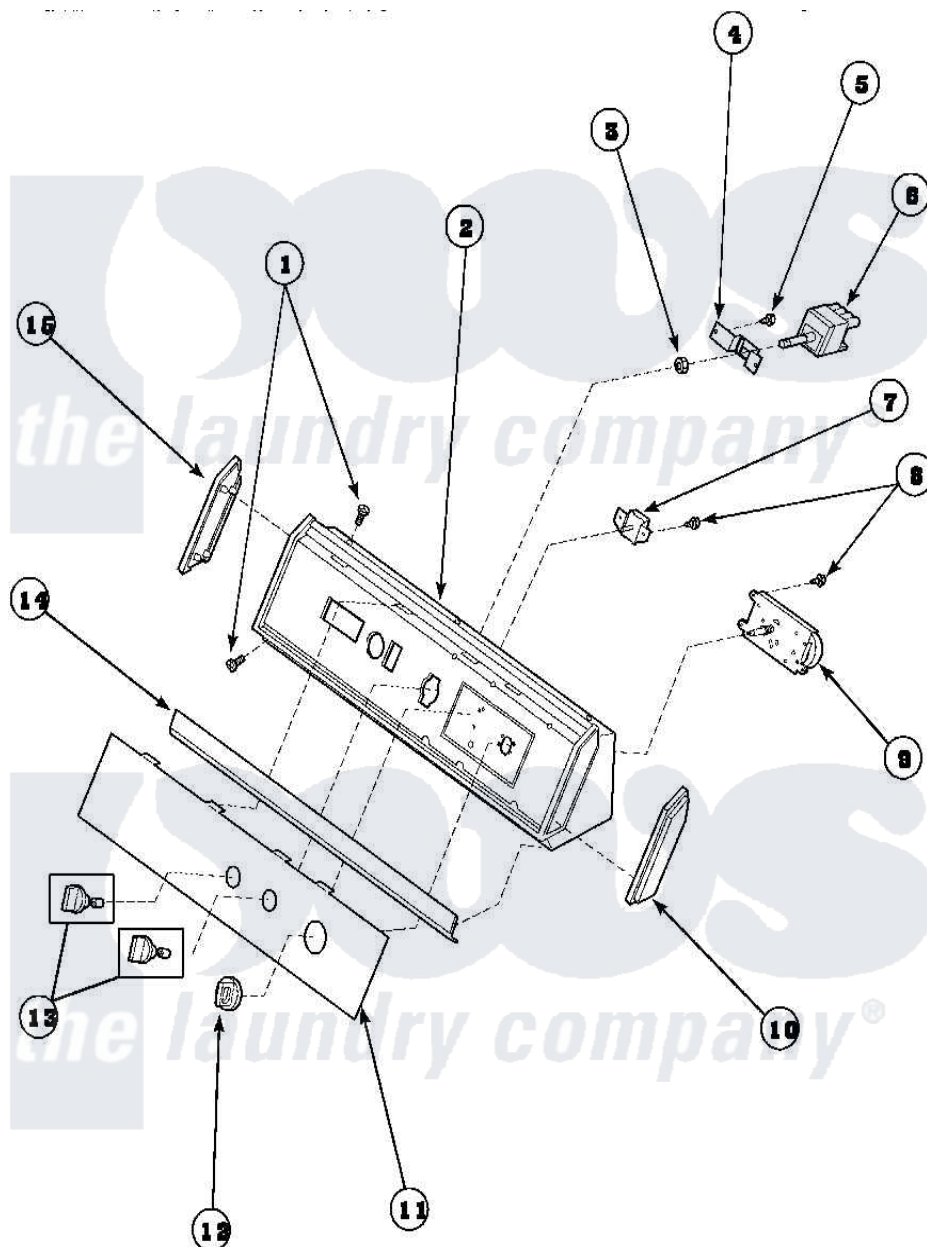

Amana AEM477L2 (BOM: PAEM477L2) 06 - GRAPHIC PANEL, CONTROL HOOD AND CONTROLS

Amana Residential Amana AEM477L2 (BOM: PAEM477L2) Washer Parts Parts Diagram 06 - GRAPHIC PANEL, CONTROL HOOD AND CONTROLS
 Click on the part number to view part

Item	Original Part Number	Replaced By	Status	Part Description
1	32993		Not Available	SCREW, No.8ABX3/4 POZIDRI
"	31752		Not Available	SCREW, No.8ABX3/4 POZIDRI
2	62745	660966		Switch-WL
"	59937		Not Available	ASSY, HOOD MTG
3	57584		Not Available	NUT
4	59704			Bracket, Switch Mount
5	31260			Screw, No.8 X 3/8 Ind H
6	Y61511		Not Available	SWITCH,FABRIC SELECTOR
7	500823			Signal, Rotary
8	501086	90767		Screw, 8A X 3/8 HeX Washer Head Tapping
9	502963			Timer, 3 Cycle
10	31248			Cap, End-RH-Chrome
11	502203		Not Available	PANEL, GRAPHICS GRAY