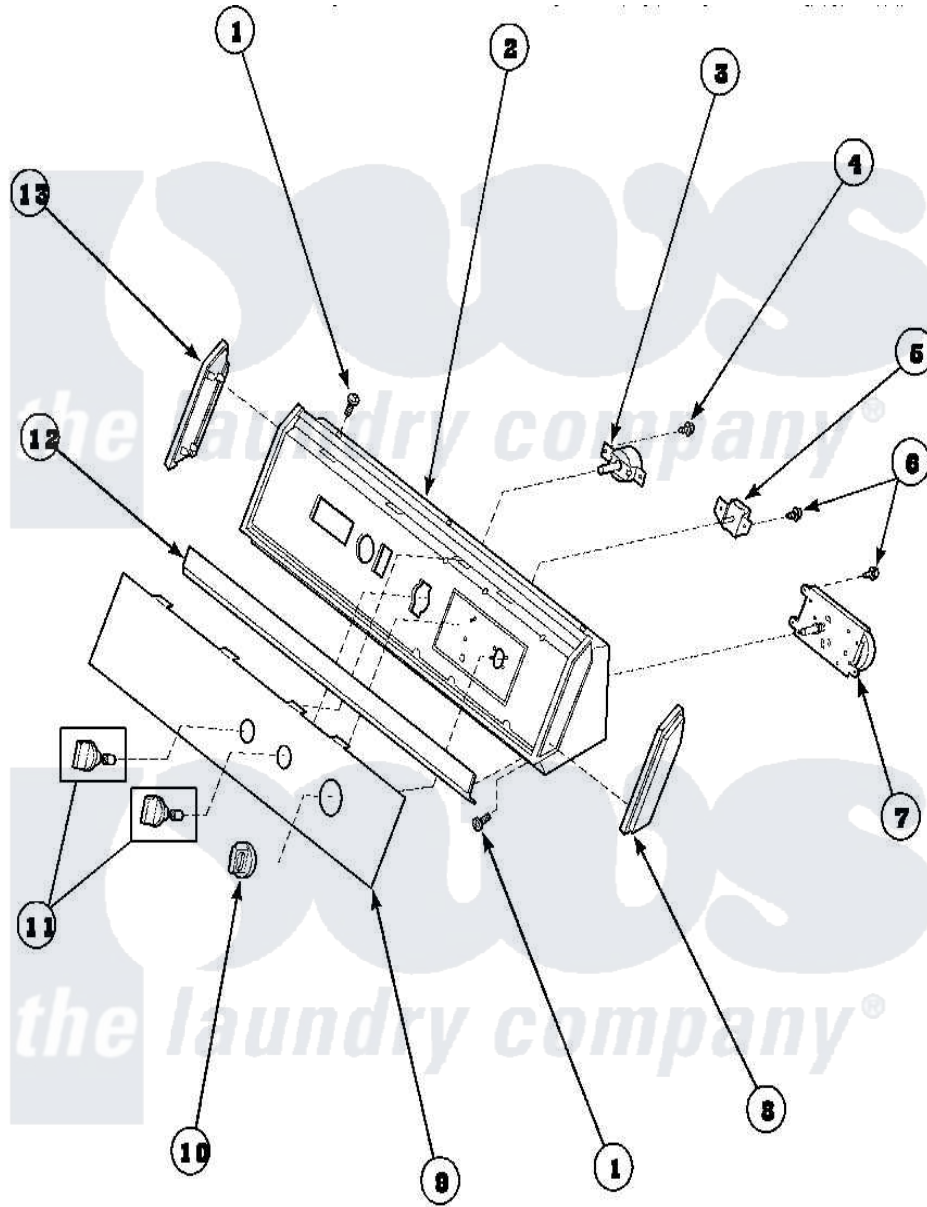

**Amana AEM477L2 (BOM: PAEM477L2) 07 - GRAPHIC PANEL, CONTROL HOOD AND CONTROLS**

Amana Residential Amana AEM477L2 (BOM: PAEM477L2) Washer Parts Parts Diagram 07 - GRAPHIC PANEL, CONTROL HOOD AND CONTROLS  
 Click on the part number to view part

Item	Original Part Number	Replaced By	Status	Part Description
1	32993		Not Available	SCREW, No.8ABX3/4 POZIDRI
"	31752		Not Available	SCREW, No.8ABX3/4 POZIDRI
2	62745	<a href="#">660966</a>		Switch-WL
"	59937		Not Available	ASSY, HOOD MTG
3	<a href="#">62173</a>			Switch, Temperature Select
4	<a href="#">31260</a>			Screw, No.8 X 3/8 Ind H
5	<a href="#">500823</a>			Signal, Rotary
6	501086	<a href="#">90767</a>		Screw, 8A X 3/8 HeX Washer Head Tapping
7	502967	<a href="#">502967P</a>		Timer 5 Cycle Package
8	<a href="#">31248</a>			Cap, End-RH-Chrome
9	502200	<a href="#">154089501</a>		Control Electrical
"	502445		Not Available	PANEL, GRAPHICS WHITE
10	62234		Not Available	ASSY, TIMER KNOB & SKIRT

10	62204	Not Available	WHITE
"	62176	Not Available	ASSY,TIMER KNOB & SKIR
11	<a href="#">33610</a>		Assembly, Knob-Rotary-Black
"	33688	<a href="#">36701W</a>	Knob
12	61849R	Not Available	TRIM, CONT PNL TOP
13	31249	Not Available	CAP,END-L.H.-CHROME