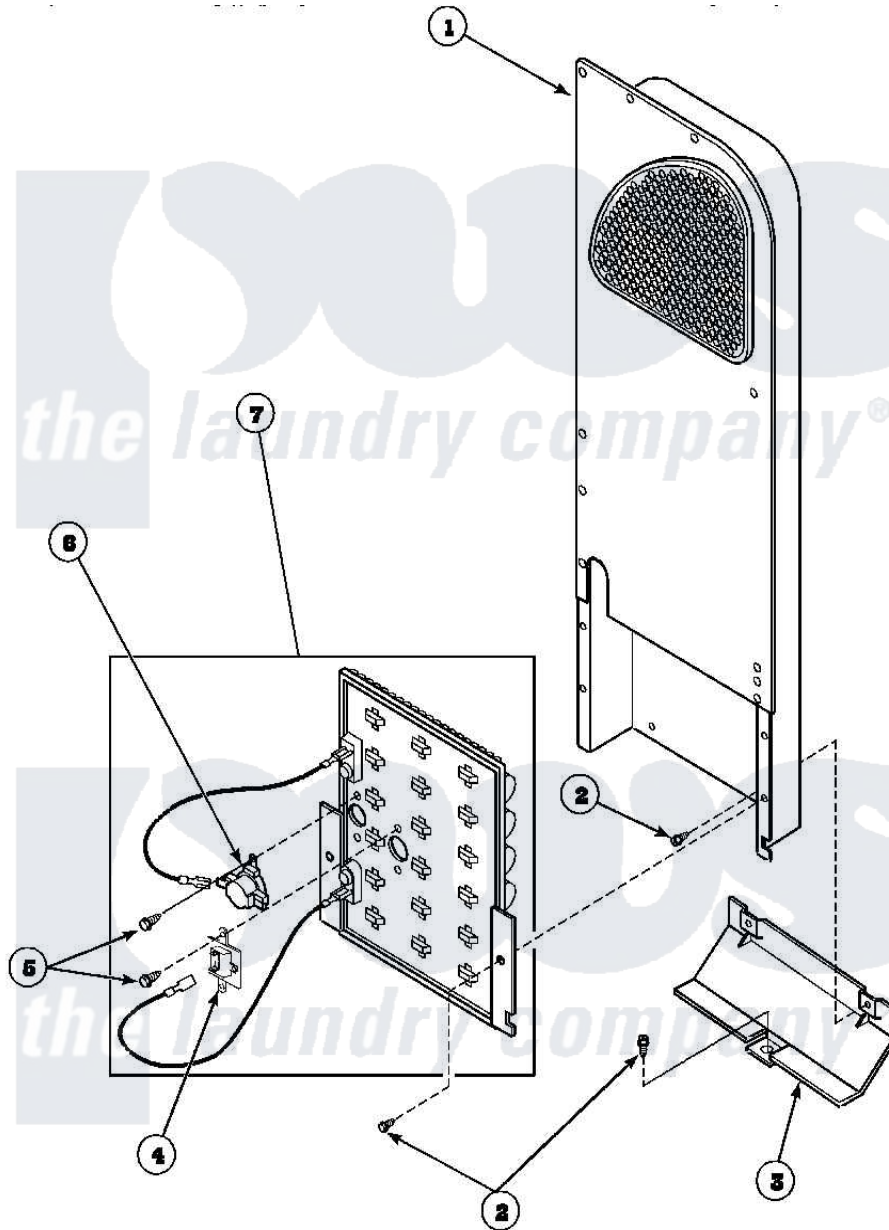

**Amana AEM477L2 (BOM: PAEM477L2) 08 - HEATER BOX ASSY
ORIGINALLY ON ELEC DRYER**

Amana Residential Amana AEM477L2 (BOM: PAEM477L2) Washer Parts Parts Diagram 08 - HEATER BOX ASSY ORIGINALLY ON ELEC DRYER
Click on the part number to view part

Item	Original Part Number	Replaced By	Status	Part Description
1	500179P	503605		Assembly, Heater Duct
2	501668	503688		Screw, 10B-16 X .34 I
3	60952		Not Available	SHIELD,HEAT DUCT
4	62600	40113801		Fuse, Thermal
5	23222	3177991		Screw
6	Y62641	W10116735		Thermistor-Fix
7	61928			Heater Assembly 208V
"	61927			Heater Assembly