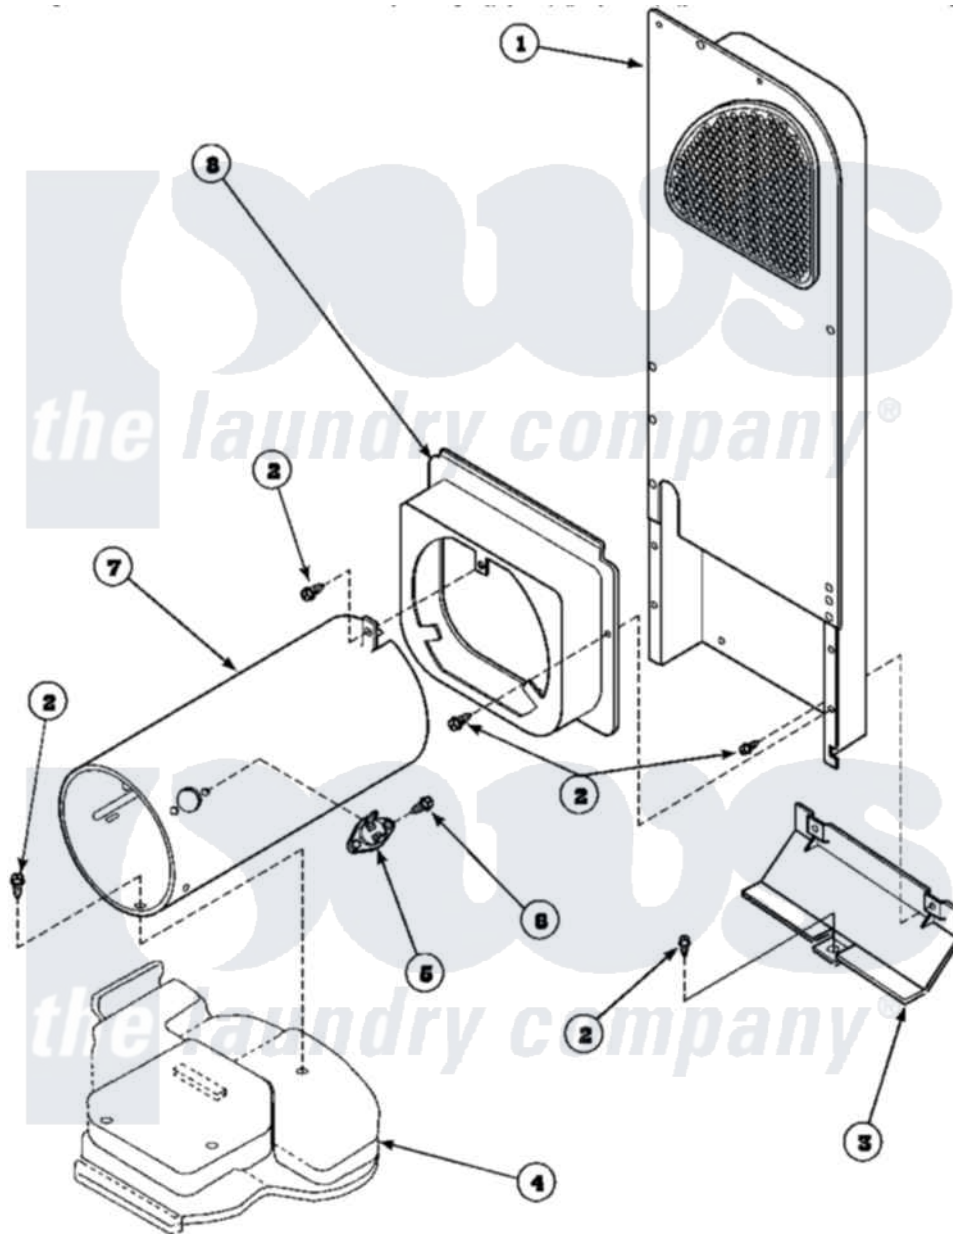

**Amana AEM477L2 (BOM: PAEM477L2) 09 - HEATER BOX ASSY  
ORIGINALLY ON GAS DRYER**

Amana Residential Amana AEM477L2 (BOM: PAEM477L2) Washer Parts Parts Diagram 09 - HEATER BOX ASSY ORIGINALLY ON GAS DRYER  
Click on the part number to view part

Item	Original Part Number	Replaced By	Status	Part Description
1	500179P	<a href="#">503605</a>		Assembly, Heater Duct
2	501668	<a href="#">503688</a>		Screw, 10B-16 X .34 I
3	60952		Not Available	SHIELD,HEAT DUCT
4	<a href="#">500070</a>			Base, Dryer
5	<a href="#">Y61886</a>			Thermostat, Limit-Blk
6	51782		Not Available	SCREW, 6B-20X5/16
7	61974		Not Available	BURNER HOUSING
8	500122	<a href="#">510101</a>		Shroud Heat Duct