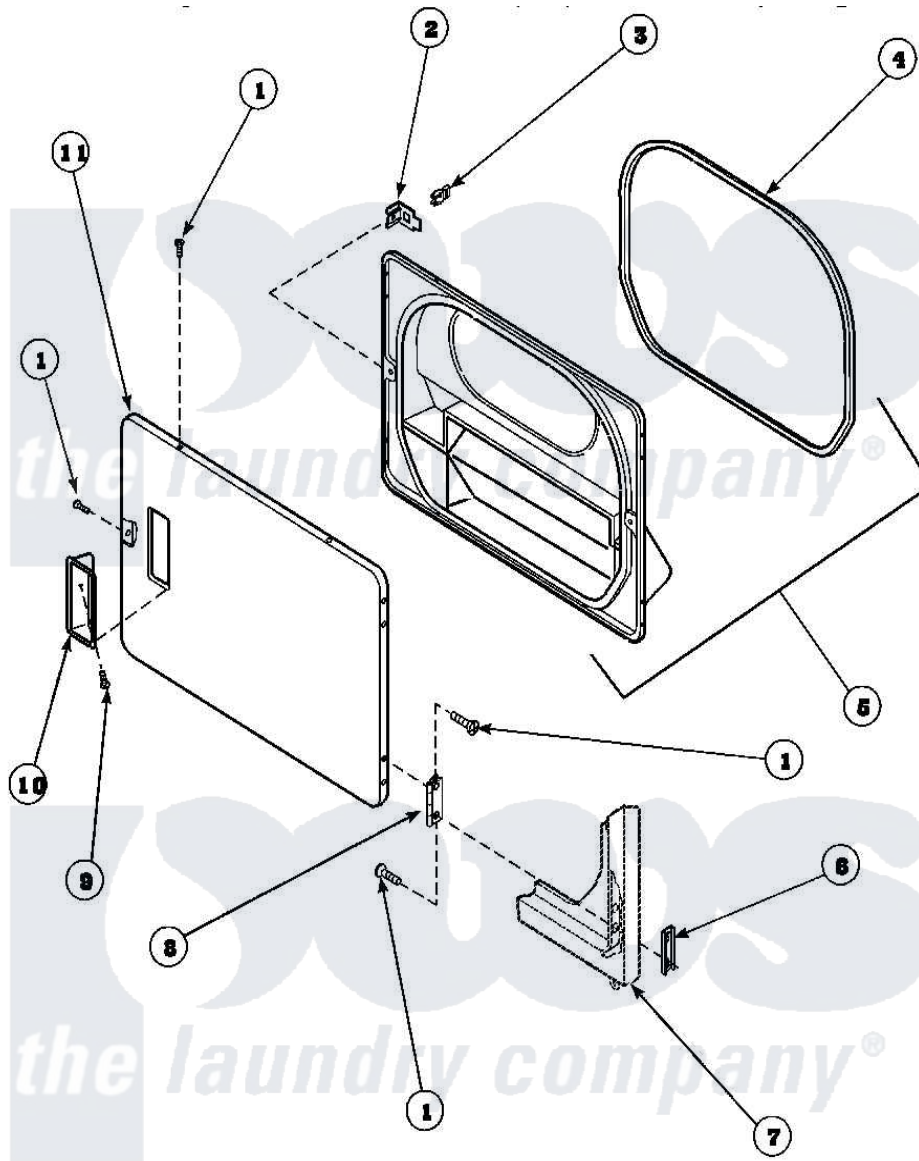

Amana AEM477L2 (BOM: PAEM477L2) 11 - LOADING DOOR

Amana [Residential Amana AEM477L2 \(BOM: PAEM477L2\) Washer Parts](#) Parts Diagram 11 - LOADING DOOR
 Click on the part number to view part

Item	Original Part Number	Replaced By	Status	Part Description
1	500226			Screw, 8b-16 x 5/8 Tap
2	500223	40116201		Bracket, Door Strike
3	500039	510181		Strike Doormetal
4	500200		Not Available	SEAL, DOOR
5	500199		Not Available	ASSY, LINER & SEAL
6	500236			Clip, Door Hinge Mount
7	500033		Not Available	FRONT PANEL
8	500041	Y503676		Hinge, Door And Top
9	500297	8281236		Screw
10	500042		Not Available	DOOR PULL
11	500040			Outer Door Panel
NI	500035		Not Available	COMPLETE LOADING DOOR ASSEMBLY