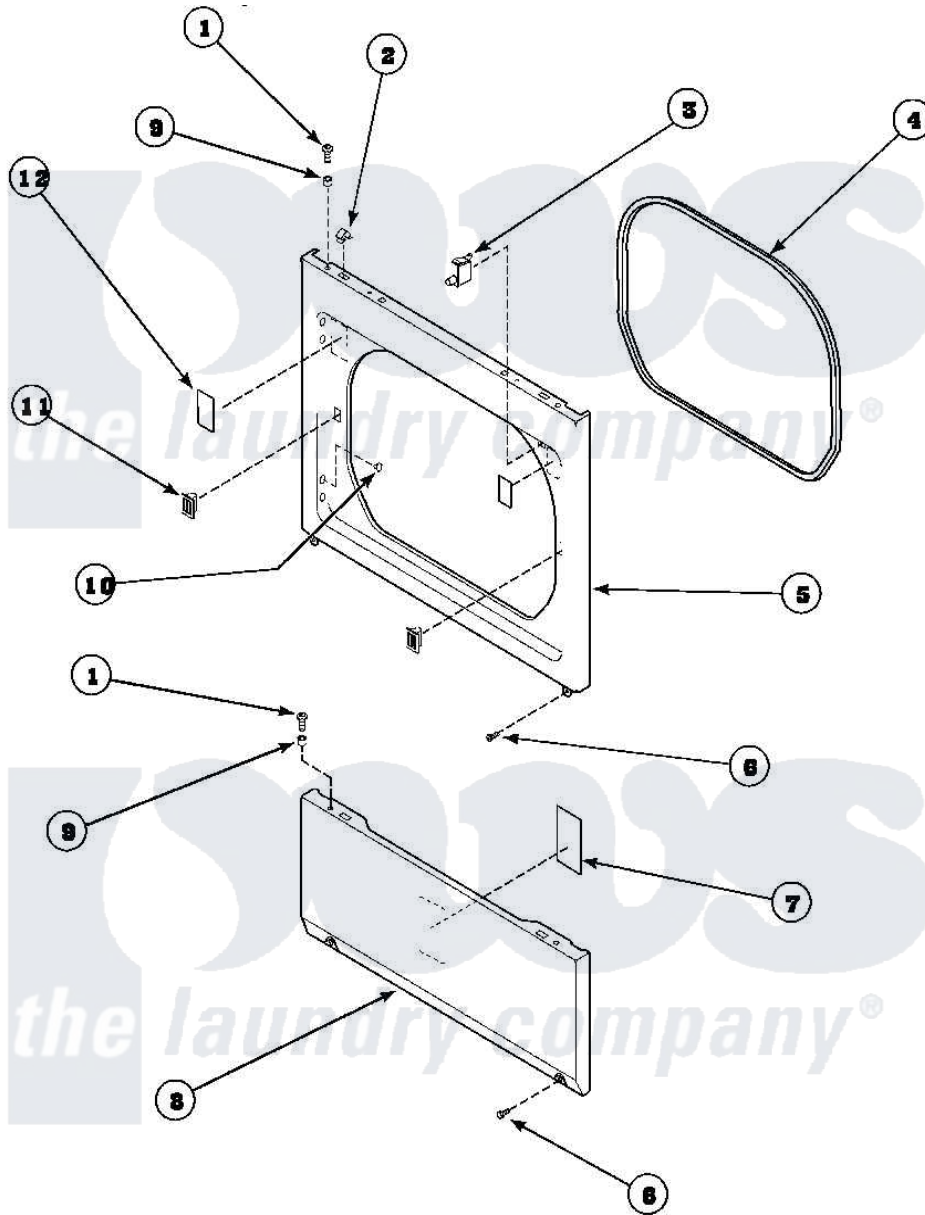

Amana AEM477L2 (BOM: PAEM477L2) 12 - LOWER ACCESS PANEL, FRONT PANEL AND SEAL

Amana Residential Amana AEM477L2 (BOM: PAEM477L2) Washer Parts Parts Diagram 12 - LOWER ACCESS PANEL, FRONT PANEL AND SEAL
 Click on the part number to view part

Item	Original Part Number	Replaced By	Status	Part Description
1	32671	Y014874		Screw, Idler Arm And Sleeve
2	28835	22001650		Fastener, Spring
3	Y62872	W10169313		Switch-Dor
4	500034			Seal, Front Panel
5	500033		Not Available	FRONT PANEL
6	33562	27001200		Screw
7	500670		Not Available	STICKER NG OR MIXED GA
8	500044		Not Available	LOWER ACCESS PANEL
9	56079	505187		Locator, Panel
10	500227	505295		Screw, No.8ab-16 x 3/4 PH
11	54660	LA-1003		Door Catch Kit
12	500281		Not Available	STICKER