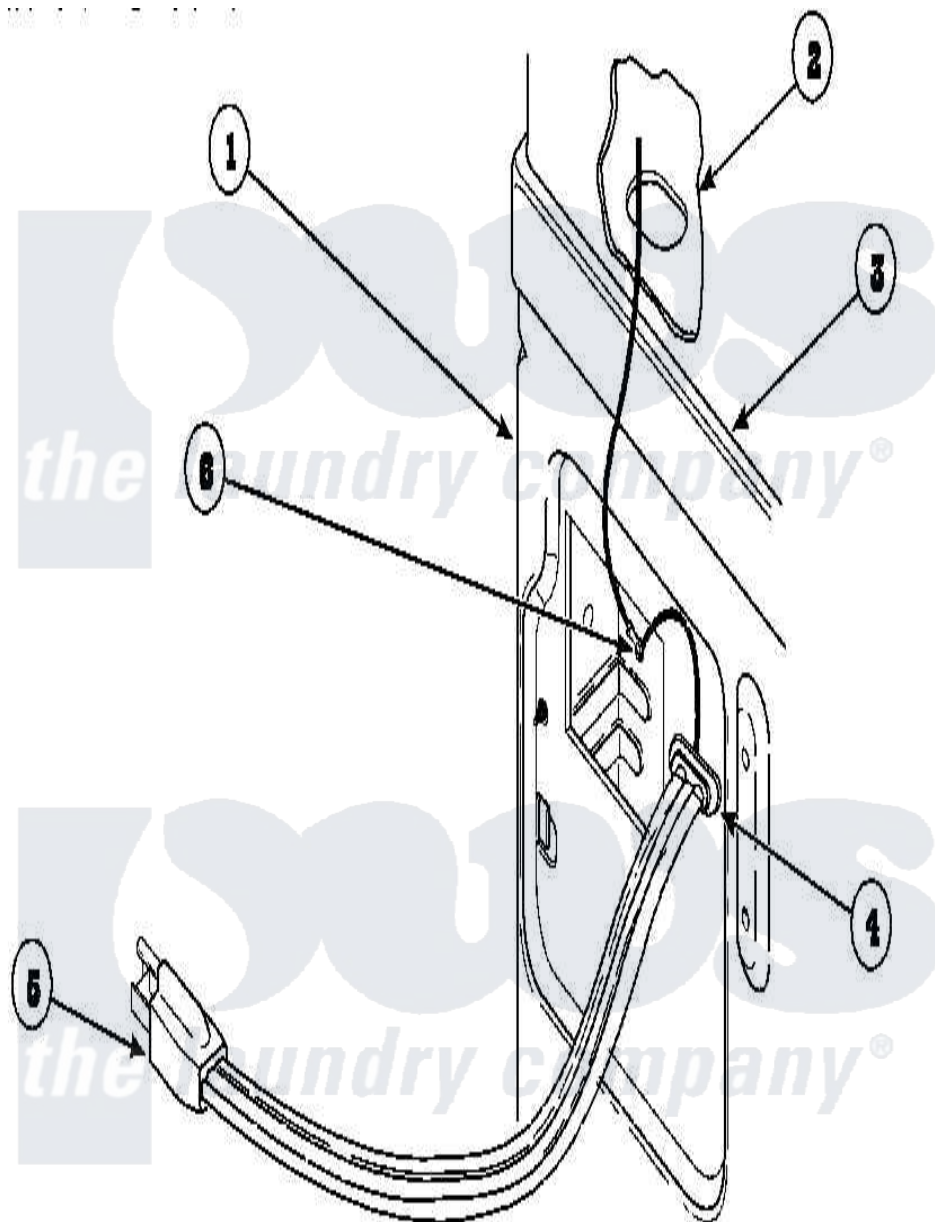

Amana AEM477L2 (BOM: PAEM477L2) 15 - POWER CORDS

Amana [Residential Amana AEM477L2 \(BOM: PAEM477L2\) Washer Parts](#) Parts Diagram 15 - POWER CORDS
 Click on the part number to view part

Item	Original Part Number	Replaced By	Status	Part Description
1	500001P		Not Available	(ADD LETTER BEFORE "P" IN PART
2	500343		Not Available	PANEL, BACK(HOME HOOD)
3	500085P		Not Available	(ADD LETTER L-L, W-W TO PART N
4	21903	211881		Grommet, Cord Part Not Used- Gas Models Only
5	Y56222	27001142		Cord, Power
6	501668	503688		Screw, 10B-16 X .34 I
"	20530			Screw, 10-24 x 3/8 Hex