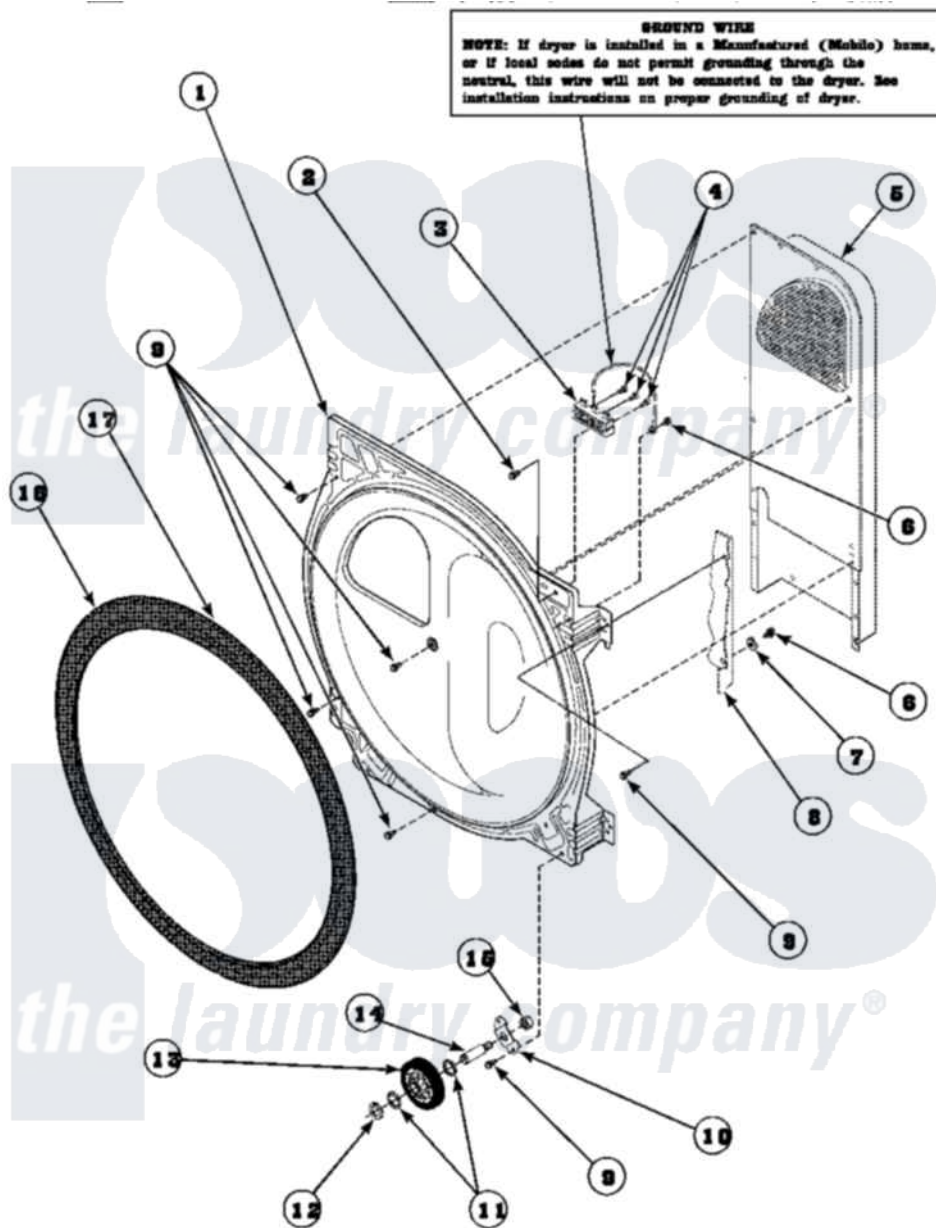

Amana AEM477L2 (BOM: PAEM477L2) 16 - REAR BLKHD/FELT SEAL/CYL ROLLER & TERM

Amana Residential Amana AEM477L2 (BOM: PAEM477L2) Washer Parts Parts Diagram 16 - REAR BLKHD/FELT SEAL/CYL ROLLER & TERM
 Click on the part number to view part

Item	Original Part Number	Replaced By	Status	Part Description
1	5002614W		Not Available	REAR BULKHEAD
2	501285			Screw, No.12 X 9/16-Pla
3	61923P	61923		Block, Terminal
4	Y61199	3400094		Screw, 10-32 X 3/8
5	500179P	503605		Assembly, Heater Duct
6	20530			Screw, 10-24 x 3/8 Hex
7	51474		Not Available	WASHER, 13/64IDX1/2ODX.
8	500001P		Not Available	(ADD LETTER BEFORE "P" IN PART
9	501668	503688		Screw, 10B-16 X .34 I
10	500062	40113601		Assembly, Roller Brkt
11	52549			Washer, 501 ID X3/4 Odx
12	23748			Ring, Retaining
13	500214P	37001042		Assembly, Cylinder Roller
14	56461			Shaft

15	56156	358160	Nut
16	501801	37001132	Seal, Cylinder
17	22506P	511637P	Adh Dow 737 Clr 3 Oz Tube