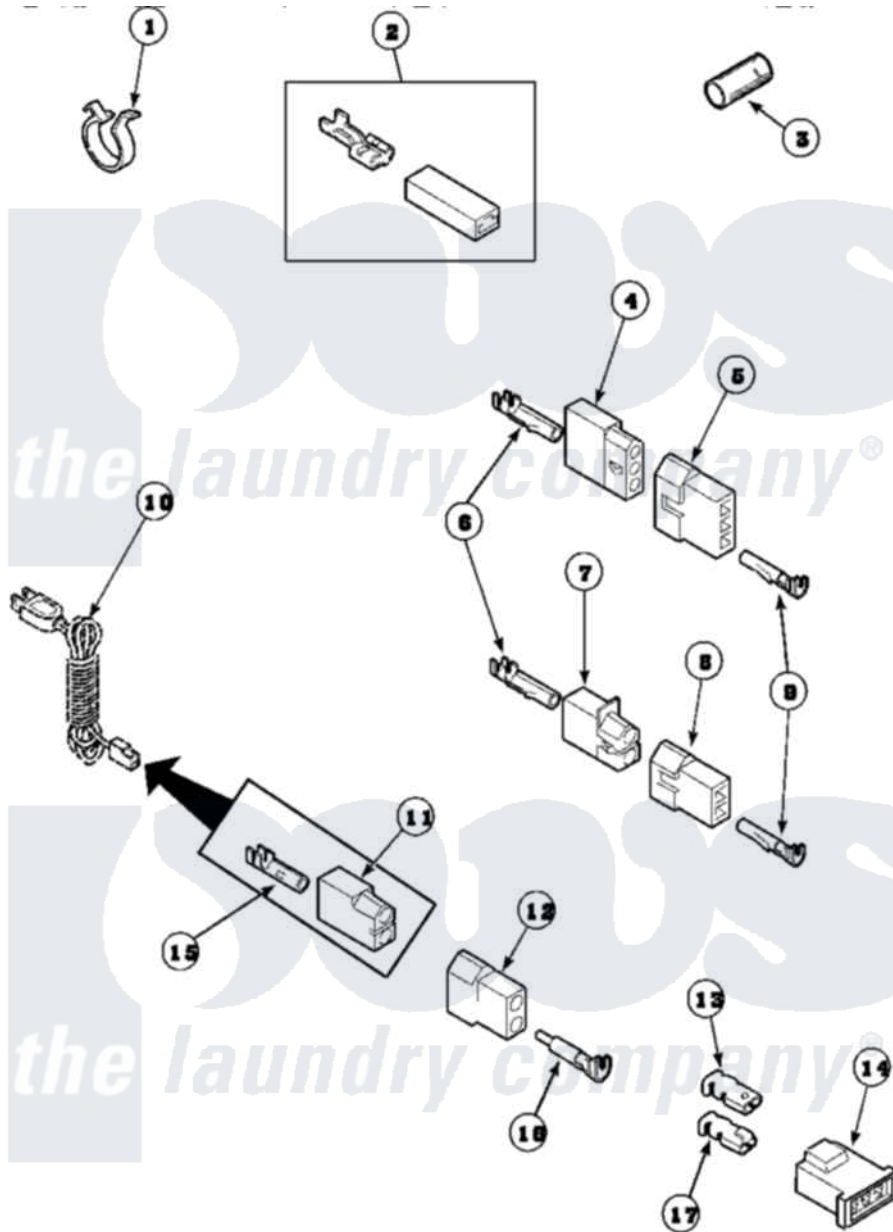

Amana AEM477L2 (BOM: PAEM477L2) 17 - TERMINALS

Amana Residential Amana AEM477L2 (BOM: PAEM477L2) Washer Parts Parts Diagram 17 - TERMINALS
 Click on the part number to view part

Item	Original Part Number	Replaced By	Status	Part Description
1	61510	504034		Clip, Wire
2	Y00237			Terminal-Female 1/4 ((1) 12 GAUGE Wire Or(2) 18 GA
3	Y21365	503670		Sleeve Insulator
4	23039	697780		Receptacle,
5	23040			Plug-3 Circuit
6	Y00117	5011-XX		093 Female Socket
7	56451			Receptacle, 2 Circuit
8	56448			Terminal Block Plug
9	Y00116			Terminal, Pin-Male
10	Y56222	27001142		Cord, Power
11	56265			Receptacle, 2 Circuit
12	56266			Plug
13	Y00189			Terminal, Spade
14	58800		Not Available	CONNECTOR-3 CIRCUIT (3 CIRCUIT CONNECTOR)
15	00130			Terminal, Pin-1/8 Femal