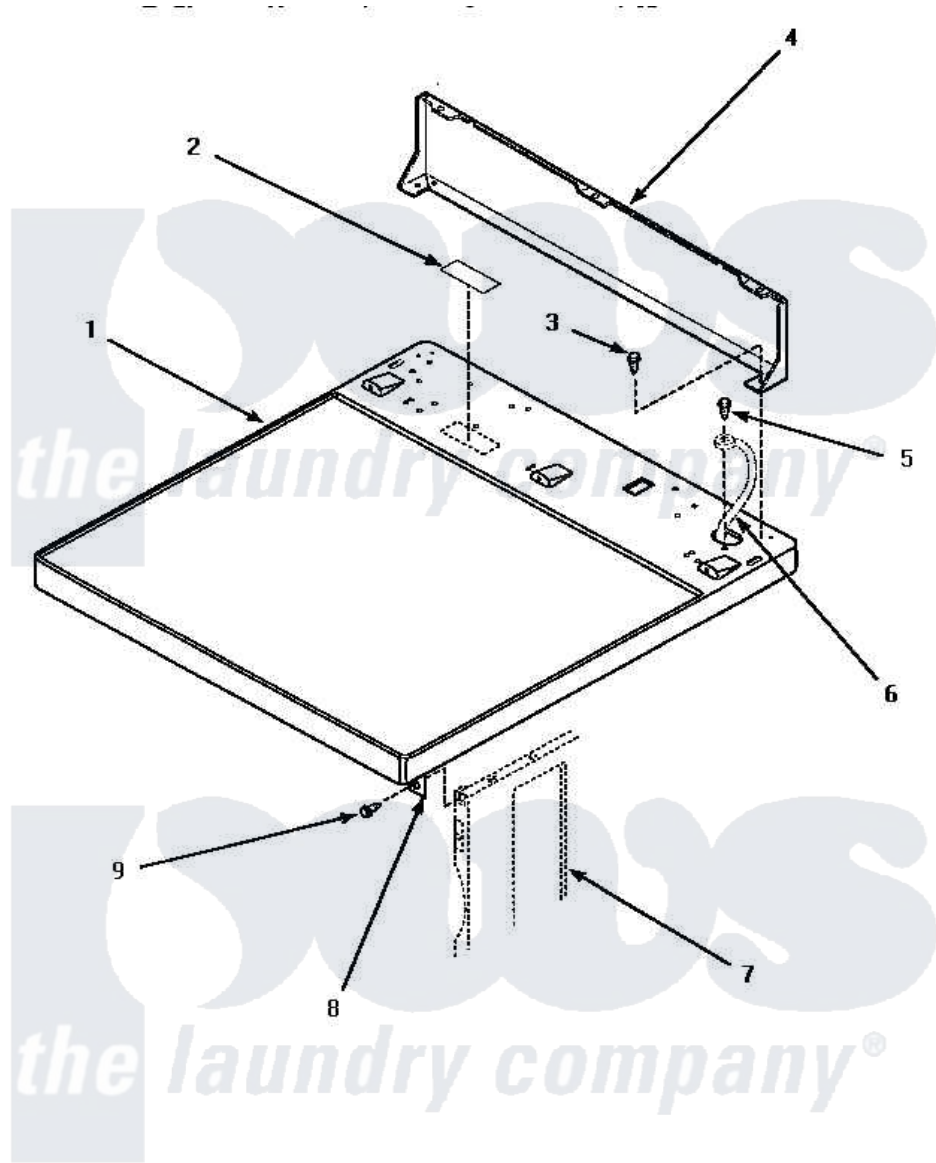

Amana AEM477W 02 - CABINET TOP & CONTROL HOOD REAR PANEL

CABINET TOP AND CONTROL HOOD REAR PANEL

Amana [Residential Amana AEM477W Dryer Parts](#) Parts Diagram 02 - CABINET TOP & CONTROL HOOD REAR PANEL

[Click on the part number to view part](#)

Item	Original Part Number	Replaced By	Status	Part Description
1	500085WP	37001027		Panel, Top
"	500085HP		Not Available	PANEL, TOP-HOME
"	500085LP	510029LP		Kit Top Panel W/Hwdomestic
2	24903		Not Available	STICKER, DISCONNECT POW
3	501086	90767		Screw, 8A X 3/8 HeX Washer Head Tapping
4	500343		Not Available	PANEL, BACK(HOME HOOD)
5	20530			Screw, 10-24 x 3/8 Hex
6	Y00000000		Not Available	SEE NOTE GROUND WIRE FROM REAR BULKHEAD, GREEN
7	Y00000000		Not Available	SEE NOTE CABINET
8	500084	40130801		Bracket, Top Mount
9	33562	27001200		Screw