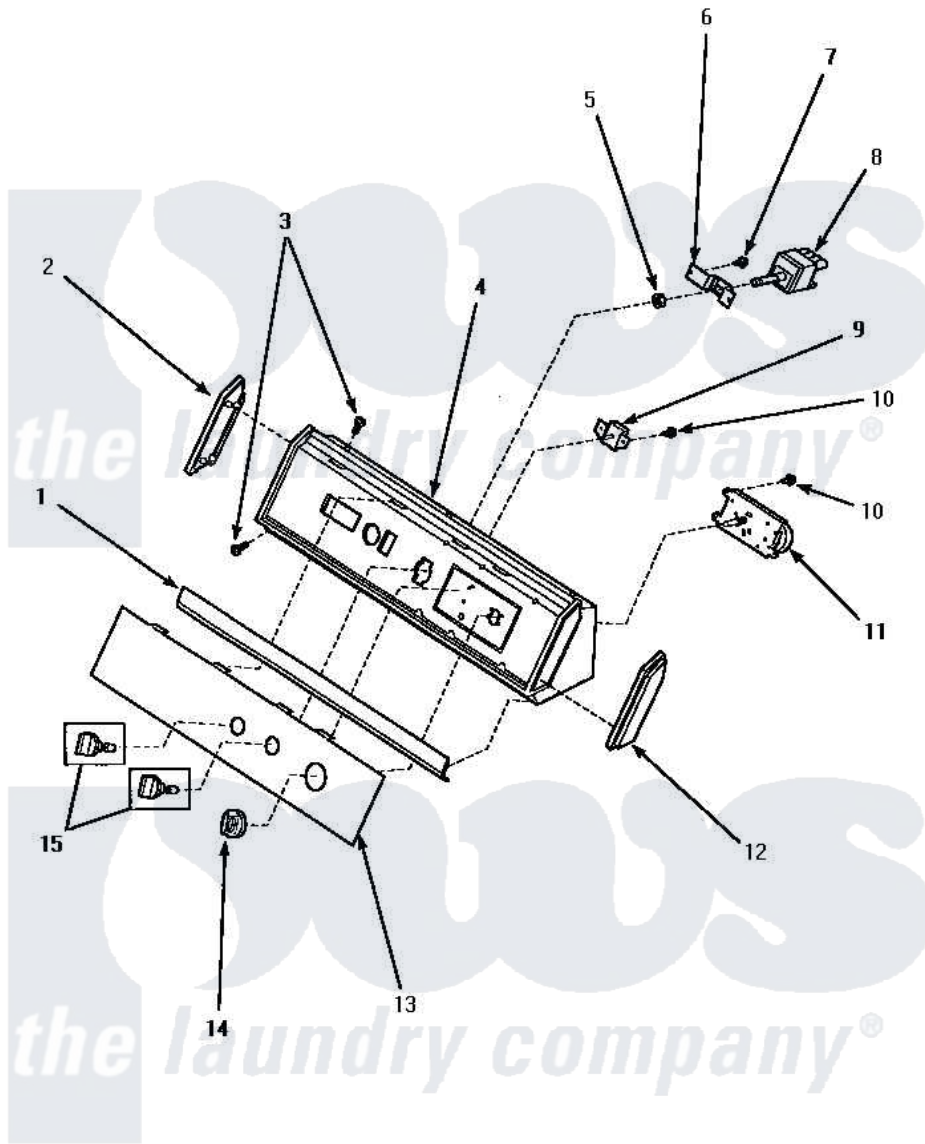

# Amana AEM477W 05 - GRAPHIC PANEL, CONTROL HOOD & CONTROLS

## GRAPHIC PANEL, CONTROL HOOD AND CONTROLS

Amana [Residential Amana AEM477W Dryer Parts](#) Parts Diagram 05 - GRAPHIC PANEL, CONTROL HOOD & CONTROLS

[Click on the part number to view part](#)

Item	Original Part Number	Replaced By	Status	Part Description
"	NOTE:		Not Available	IF DRYER IS INSTALLED IN A MANUFACTURED (MOBILE) HOME, OR IF LOCAL CODES DO NOT PERMIT GROUNDING THROUGH THE NEUTRAL, THIS WIRE WILL NOT BE CONNECTED TO THE DR
1	61849R		Not Available	TRIM, CONT PNL TOP
2	31249		Not Available	CAP,END-L.H.-CHROME
3	32993		Not Available	SCREW, No.8ABX3/4 POZIDRI
4	62745	<a href="#">660966</a>		Switch-WL
5	57584		Not Available	NUT
6	<a href="#">59704</a>			Bracket, Switch Mount
7	<a href="#">31260</a>			Screw, No.8 X 3/8 Ind H
8	Y61511		Not Available	SWITCH,FABRIC SELECTOR
9	<a href="#">500823</a>			Signal, Rotary
10	501086	<a href="#">00767</a>		Screw, 8A X 3/8 HeX Washer

10	301000	<a href="#">30707</a>	Head Tapping
11	59419	<a href="#">502963</a>	Timer, 3 Cycle
12	<a href="#">31248</a>		Cap, End-RH-Chrome
13	500656		Not Available PANEL,GRAPHIC
14	62234		Not Available ASSY,TIMER KNOB & SKIRT WHITE
15	33688	<a href="#">36701W</a>	Knob