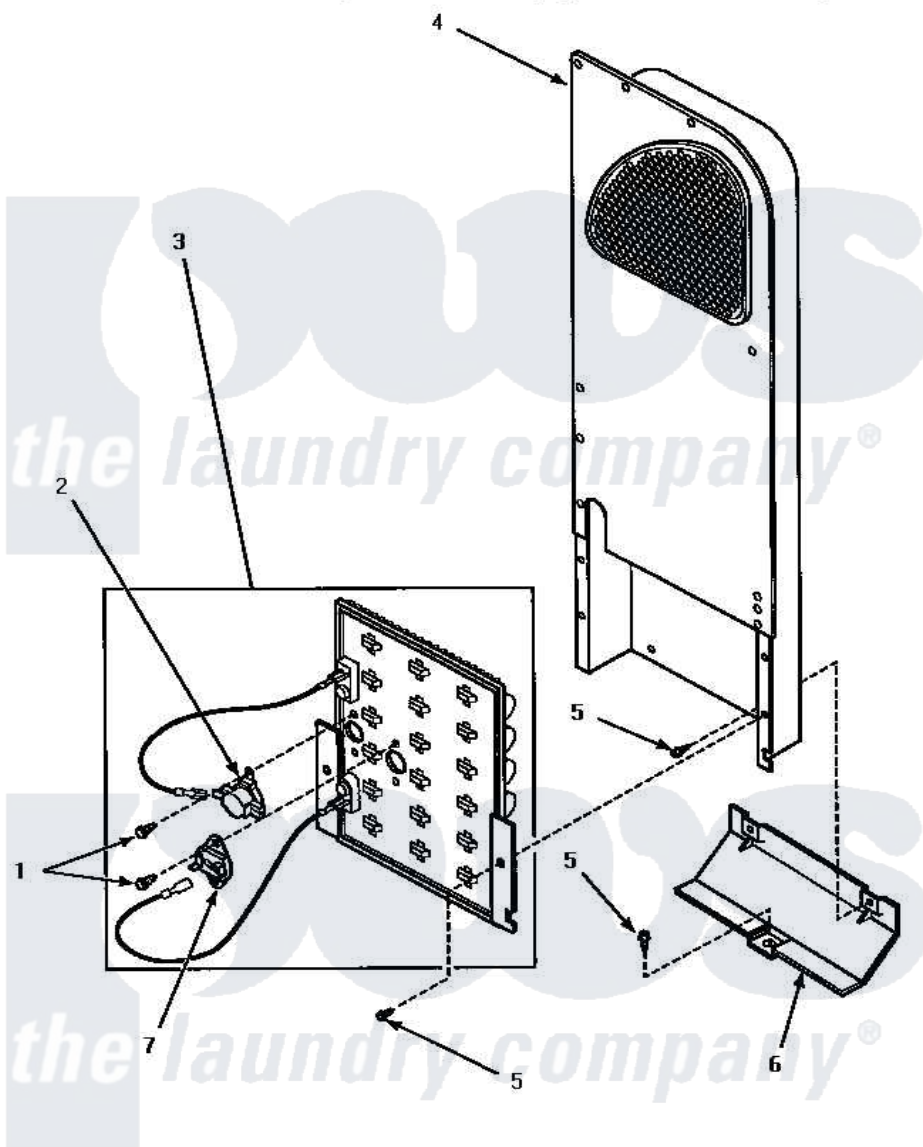

Amana AEM477W 06 - HEATER BOX ASSY (ORIGINAL)

HEATER BOX ASSEMBLY ORIGINALLY ON DRYER (Electric Model Dryers)

Amana [Residential Amana AEM477W Dryer Parts](#) Parts Diagram 06 - HEATER BOX ASSY (ORIGINAL)

[Click on the part number to view part](#)

Item	Original Part Number	Replaced By	Status	Part Description
1	23222	3177991		Screw
2	Y62641	W10116735		Thermistor-Fix
3	61928			Heater Assembly 208V
"	61927			Heater Assembly
4	Y00000000		Not Available	SEE NOTE HEATER BOX ASSEMBLY
5	501668	503688		Screw, 10B-16 X .34 I
6	60952		Not Available	SHIELD,HEAT DUCT
7	62600	40113801		Fuse, Thermal