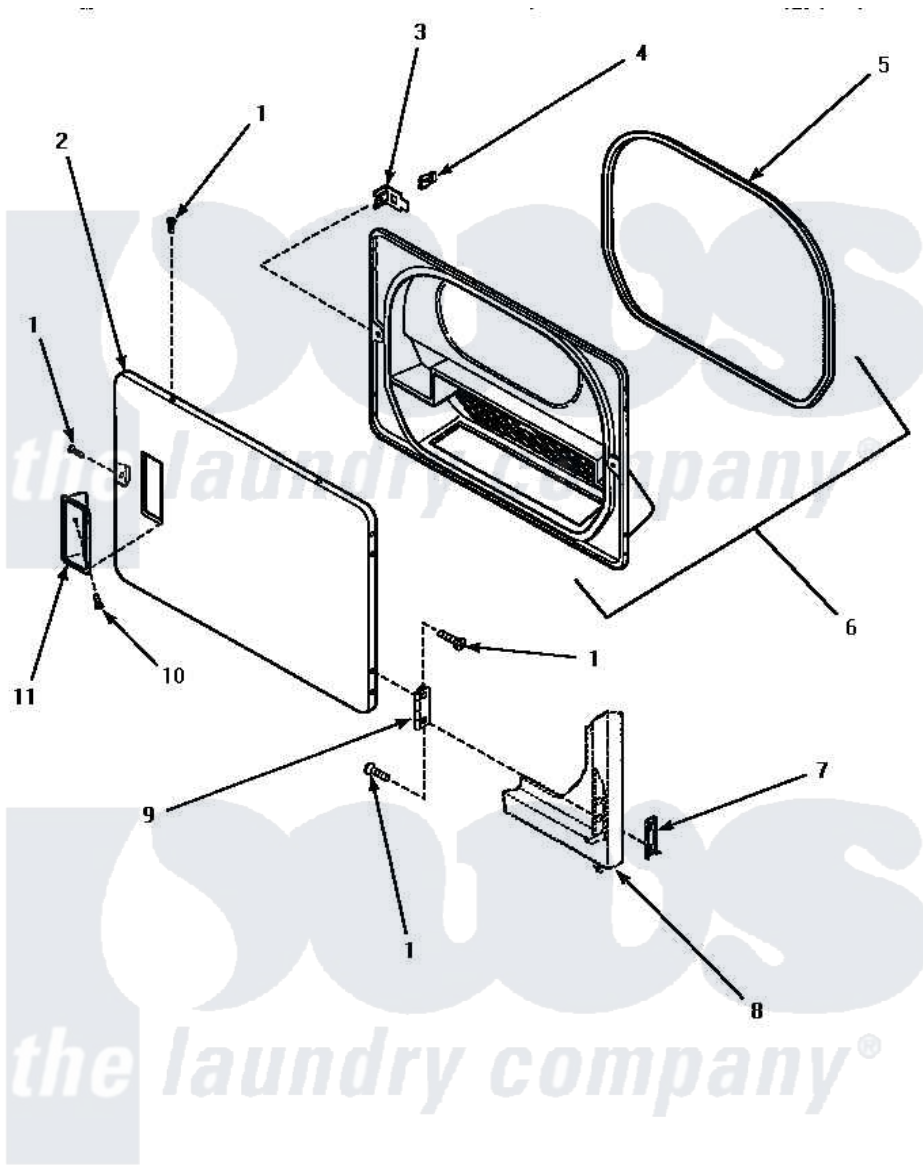

# Amana AEM477W 08 - LOADING DOOR

## LOADING DOOR

Amana [Residential Amana AEM477W Dryer Parts](#) Parts Diagram 08 - LOADING DOOR

[Click on the part number to view part](#)

Item	Original Part Number	Replaced By	Status	Part Description
1	<a href="#">500226</a>			Screw, 8b-16 x 5/8 Tap
2	<a href="#">500040L</a>			Assembly, Door-Home
"	500040H		Not Available	ASSY, DOOR-HOME
"	<a href="#">500040W</a>			Assembly, Door-Home
3	500223	<a href="#">40116201</a>		Bracket, Door Strike
4	500039	<a href="#">510181</a>		Strike Doormetal
5	500200		Not Available	SEAL,DOOR
6	500199		Not Available	ASSY,LINER & SEAL
7	<a href="#">500236</a>			Clip, Door Hinge Mount
8	Y00000000		Not Available	SEE NOTE FRONT PANEL
9	500041	<a href="#">Y503676</a>		Hinge, Door And Top
10	500297	<a href="#">8281236</a>		Screw
11	500042L		Not Available	PULL,DOOR
"	500042H		Not Available	PULL,DOOR
"	500042W		Not Available	PULL,DOOR
NI	500035L		Not Available	ASSY,DOOR-HOME