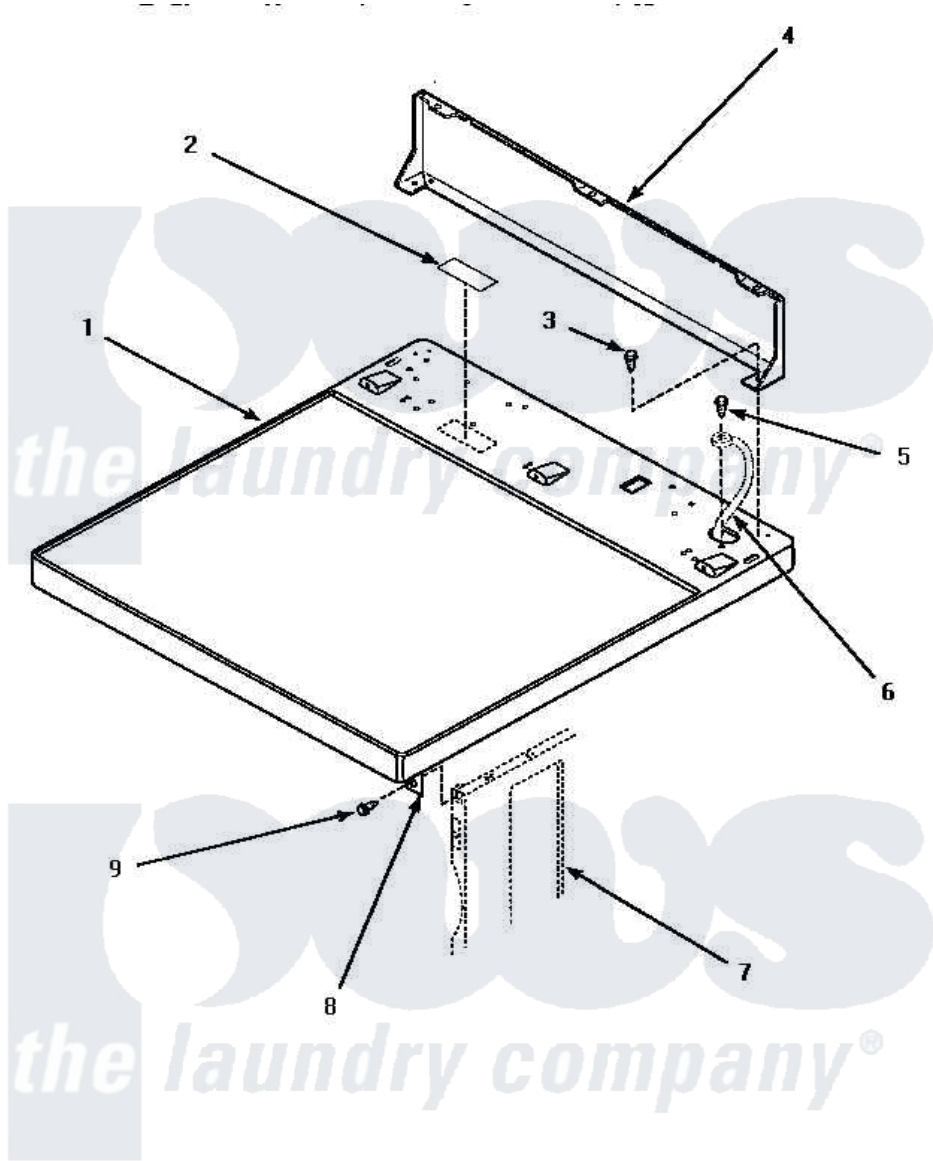

# Amana AEM497L 02 - CABINET TOP & CONTROL HOOD REAR PANEL

## CABINET TOP AND CONTROL HOOD REAR PANEL

Amana [Residential Amana AEM497L Dryer Parts](#) Parts Diagram 02 - CABINET TOP & CONTROL HOOD REAR PANEL  
 Click on the part number to view part

Item	Original Part Number	Replaced By	Status	Part Description
1	500085WP	<a href="#">37001027</a>		Panel, Top
"	500085HP		Not Available	PANEL, TOP-HOME
"	500085LP	<a href="#">510029LP</a>		Kit Top Panel W/Hwdomestic
2	24903		Not Available	STICKER, DISCONNECT POW
3	501086	<a href="#">90767</a>		Screw, 8A X 3/8 HeX Washer Head Tapping
4	500343		Not Available	PANEL, BACK(HOME HOOD)
5	<a href="#">20530</a>			Screw, 10-24 x 3/8 Hex
6	Y00000000		Not Available	SEE NOTE GROUND WIRE FROM REAR BULKHEAD, GREEN
7	Y00000000		Not Available	SEE NOTE CABINET
8	500084	<a href="#">40130801</a>		Bracket, Top Mount
9	33562	<a href="#">27001200</a>		Screw