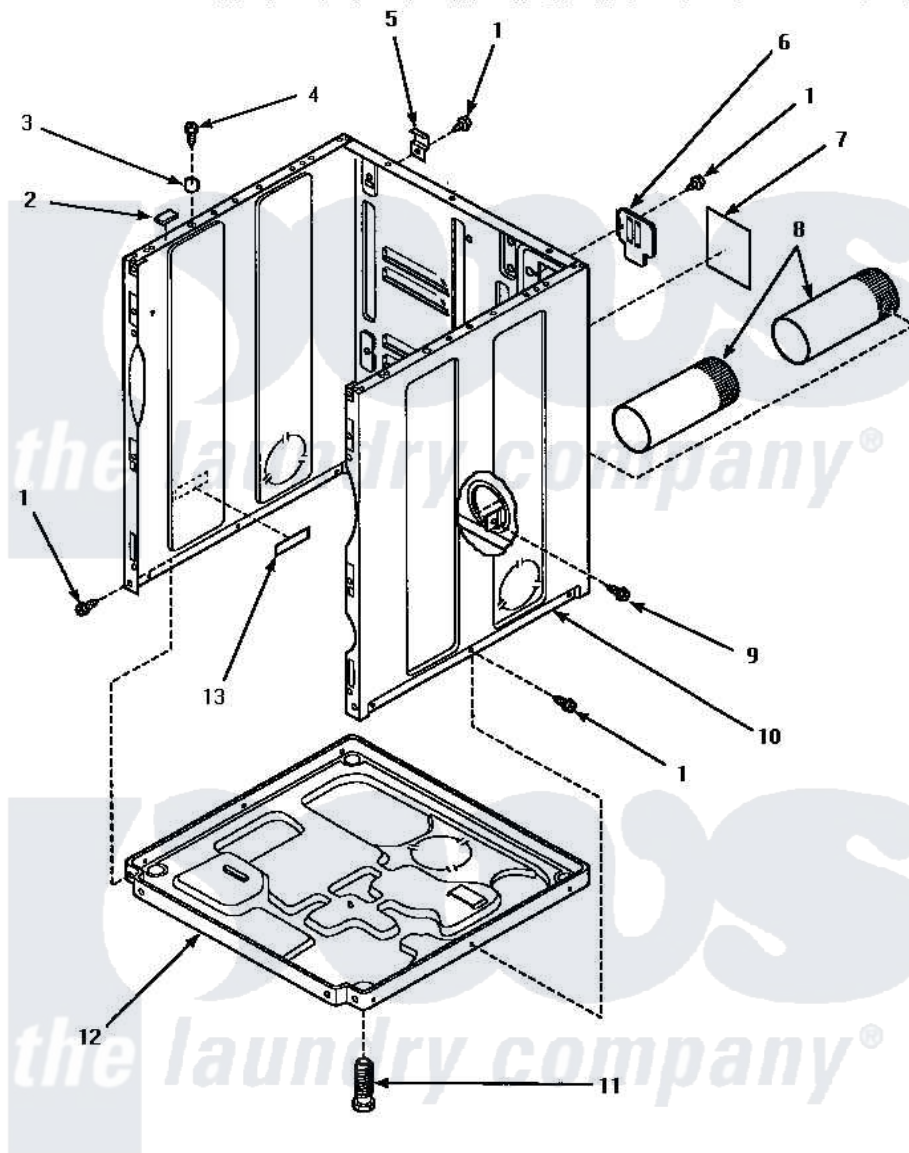

# Amana AEM497L 03 - CABINET, EXHAUST DUCT & BASE

## CABINET, EXHAUST DUCT AND BASE

Amana [Residential Amana AEM497L Dryer Parts](#) Parts Diagram 03 - CABINET, EXHAUST DUCT & BASE  
 Click on the part number to view part

Item	Original Part Number	Replaced By	Status	Part Description
1	33562	<a href="#">27001200</a>		Screw
2	<a href="#">Y56128</a>			Pad, Bumper
3	56079	<a href="#">505187</a>		Locator, Panel
4	32671	<a href="#">Y014874</a>		Screw, Idler Arm And Sleeve
5	<a href="#">500003</a>			Hinge, Top
6	500114	<a href="#">510903</a>		Plate Access Panel
7	501289		Not Available	(ELECTRIC MODELS)
8	500064	<a href="#">505518</a>		Duct, Exhaust
9	501668	<a href="#">503688</a>		Screw, 10B-16 X .34 I
10	500001LP	<a href="#">727P3L</a>		Kit Dryer Panels
"	500001HP		Not Available	ASSY, CABINET
"	500001WP	<a href="#">37001284</a>		Cabinet As Pack
11	<a href="#">Y500101</a>			Leg, Leveling
12	<a href="#">500070</a>			Base, Dryer
13	61294		Not Available	(ELECTRIC MODELS)
NI	<a href="#">528P3</a>			Directional Exhaust Kit