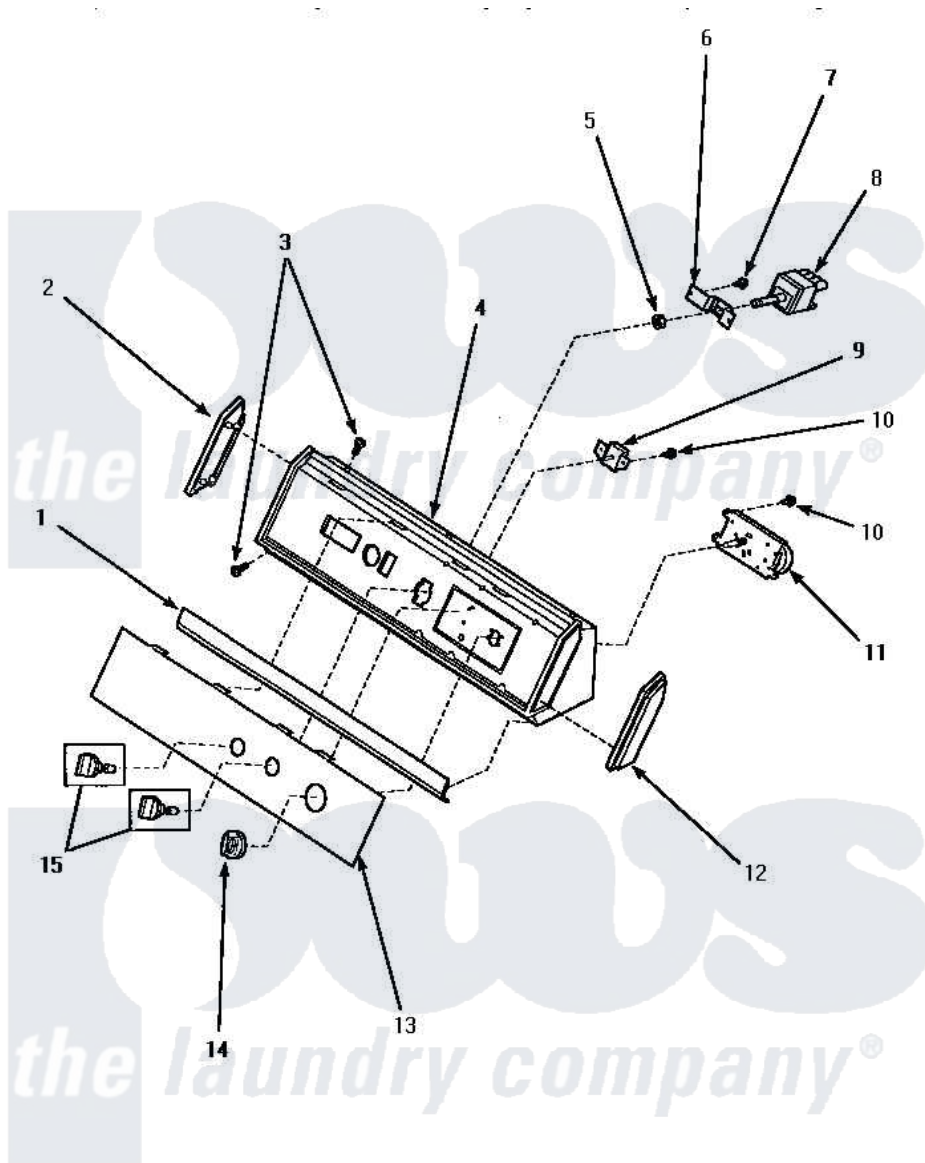

Amana AEM497L 05 - GRAPHIC PANEL, CONTROL HOOD & CONTROLS

GRAPHIC PANEL, CONTROL HOOD AND CONTROLS

Amana [Residential Amana AEM497L Dryer Parts](#) Parts Diagram 05 - GRAPHIC PANEL, CONTROL HOOD & CONTROLS

[Click on the part number to view part](#)

Item	Original Part Number	Replaced By	Status	Part Description
"	NOTE:		Not Available	IF DRYER IS INSTALLED IN A MANUFACTURED (MOBILE) HOME, OR IF LOCAL CODES DO NOT PERMIT GROUNDING THROUGH THE NEUTRAL, THIS WIRE WILL NOT BE CONNECTED TO THE DR
1	61849R		Not Available	TRIM, CONT PNL TOP
2	31249		Not Available	CAP,END-L.H.-CHROME
3	31752		Not Available	SCREW, No.8ABX3/4 POZIDRI
4	59937		Not Available	ASSY, HOOD MTG
5	57584		Not Available	NUT
6	59704			Bracket, Switch Mount
7	31260			Screw, No.8 X 3/8 Ind H
8	Y61511		Not Available	SWITCH,FABRIC SELECTOR
9	500823			Signal, Rotary
10	501086	00767		Screw, 8A X 3/8 HeX Washer

10	501000	50107	Head Tapping
11	59419	502963	Timer, 3 Cycle
12	31248		Cap, End-RH-Chrome
13	500660	Not Available	PANEL,GRAPHIC
14	62176	Not Available	ASSY,TIMER KNOB & SKIR
15	33610		Assembly, Knob-Rotary-Black