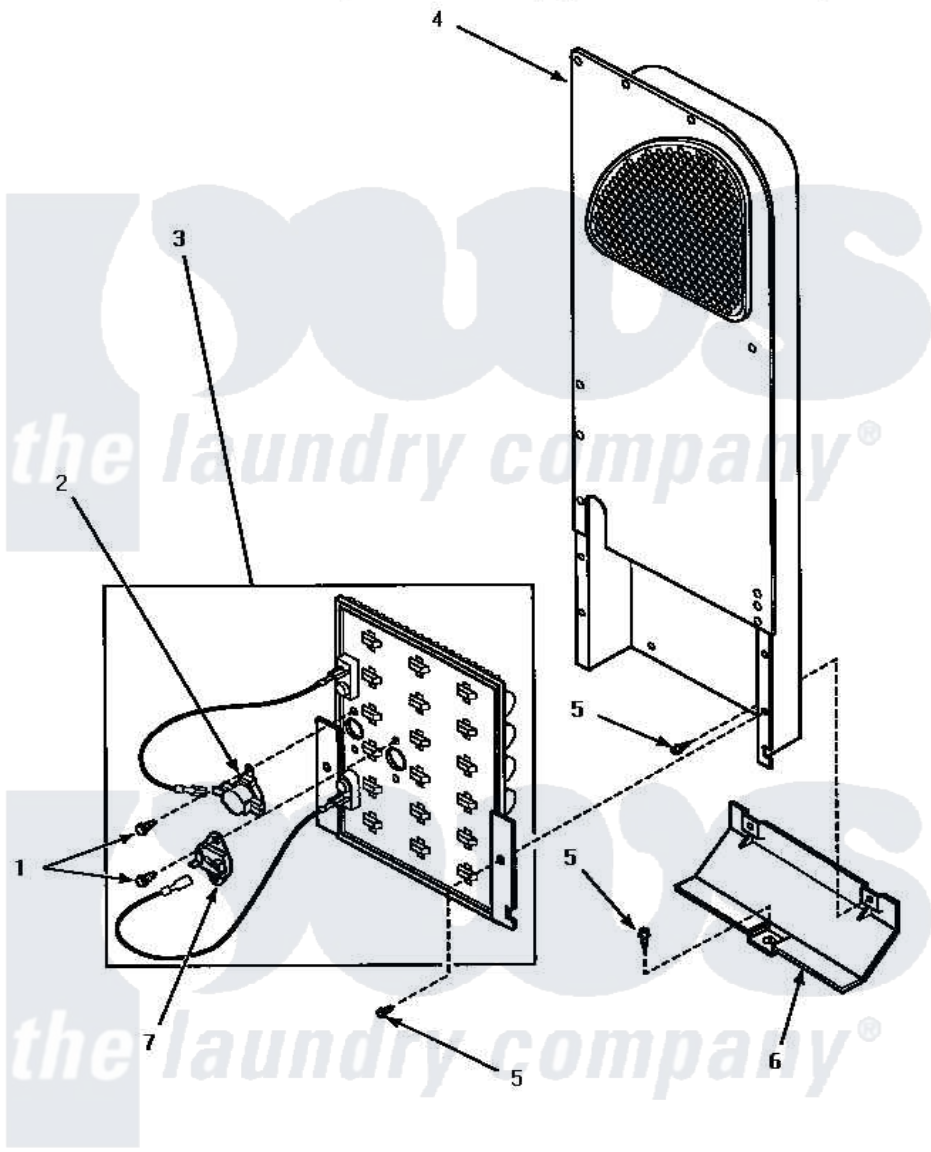

Amana AEM497L 06 - HEATER BOX ASSY (ORIGINAL)

HEATER BOX ASSEMBLY ORIGINALLY ON DRYER (Electric Model Dryers)

Amana [Residential Amana AEM497L Dryer Parts](#) Parts Diagram 06 - HEATER BOX ASSY (ORIGINAL)
Click on the part number to view part

Item	Original Part Number	Replaced By	Status	Part Description
1	23222	3177991		Screw
2	Y62641	W10116735		Thermistor-Fix
3	61928			Heater Assembly 208V
"	61927			Heater Assembly
4	Y00000000		Not Available	SEE NOTE HEATER BOX ASSEMBLY
5	501668	503688		Screw, 10B-16 X .34 I
6	60952		Not Available	SHIELD,HEAT DUCT
7	62600	40113801		Fuse, Thermal