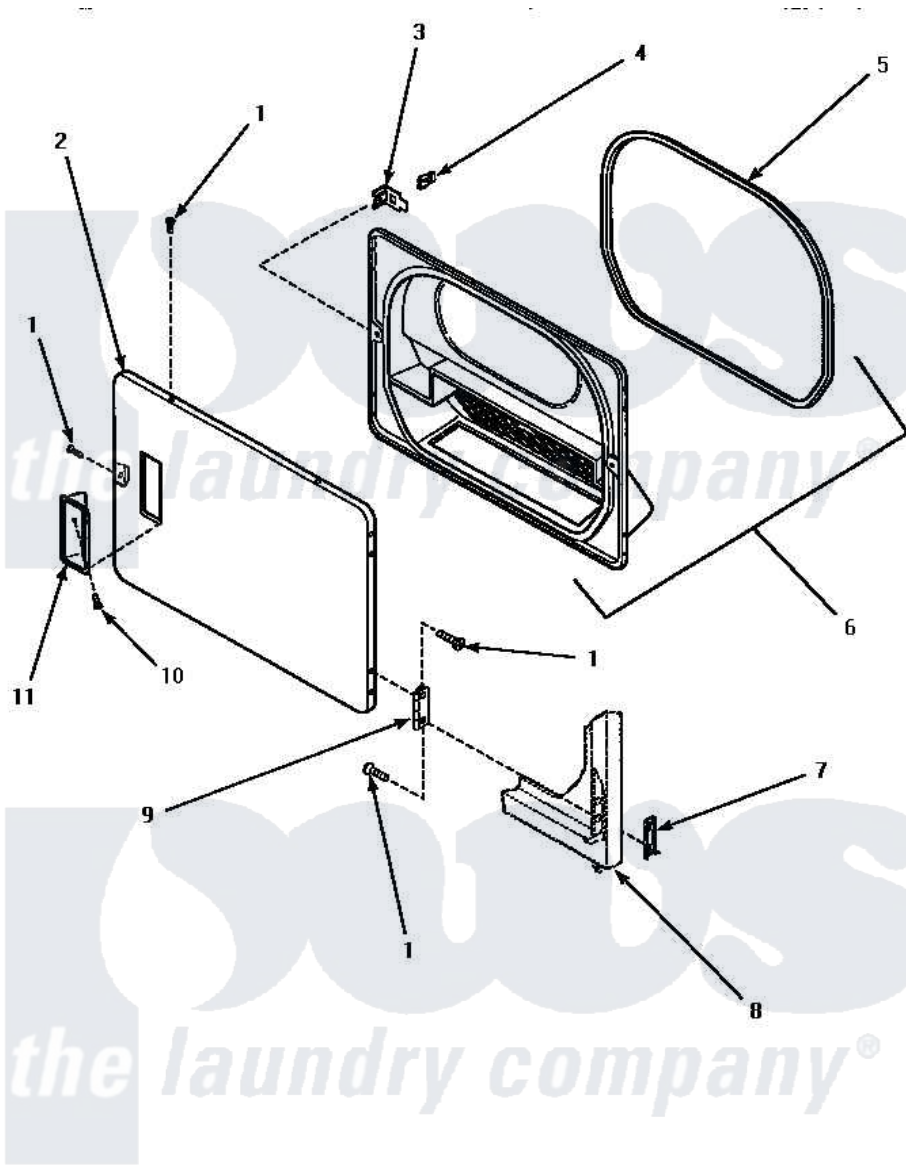

Amana AEM497L 08 - LOADING DOOR

LOADING DOOR

Amana [Residential Amana AEM497L Dryer Parts](#) Parts Diagram 08 - LOADING DOOR

[Click on the part number to view part](#)

Item	Original Part Number	Replaced By	Status	Part Description
1	500226			Screw, 8b-16 x 5/8 Tap
2	500040L			Assembly, Door-Home
"	500040H		Not Available	ASSY, DOOR-HOME
"	500040W			Assembly, Door-Home
3	500223	40116201		Bracket, Door Strike
4	500039	510181		Strike Doormetal
5	500200		Not Available	SEAL,DOOR
6	500199		Not Available	ASSY,LINER & SEAL
7	500236			Clip, Door Hinge Mount
8	Y00000000		Not Available	SEE NOTE FRONT PANEL
9	500041	Y503676		Hinge, Door And Top
10	500297	8281236		Screw
11	500042L		Not Available	PULL,DOOR
"	500042H		Not Available	PULL,DOOR
"	500042W		Not Available	PULL,DOOR
NI	500035L		Not Available	ASSY,DOOR-HOME