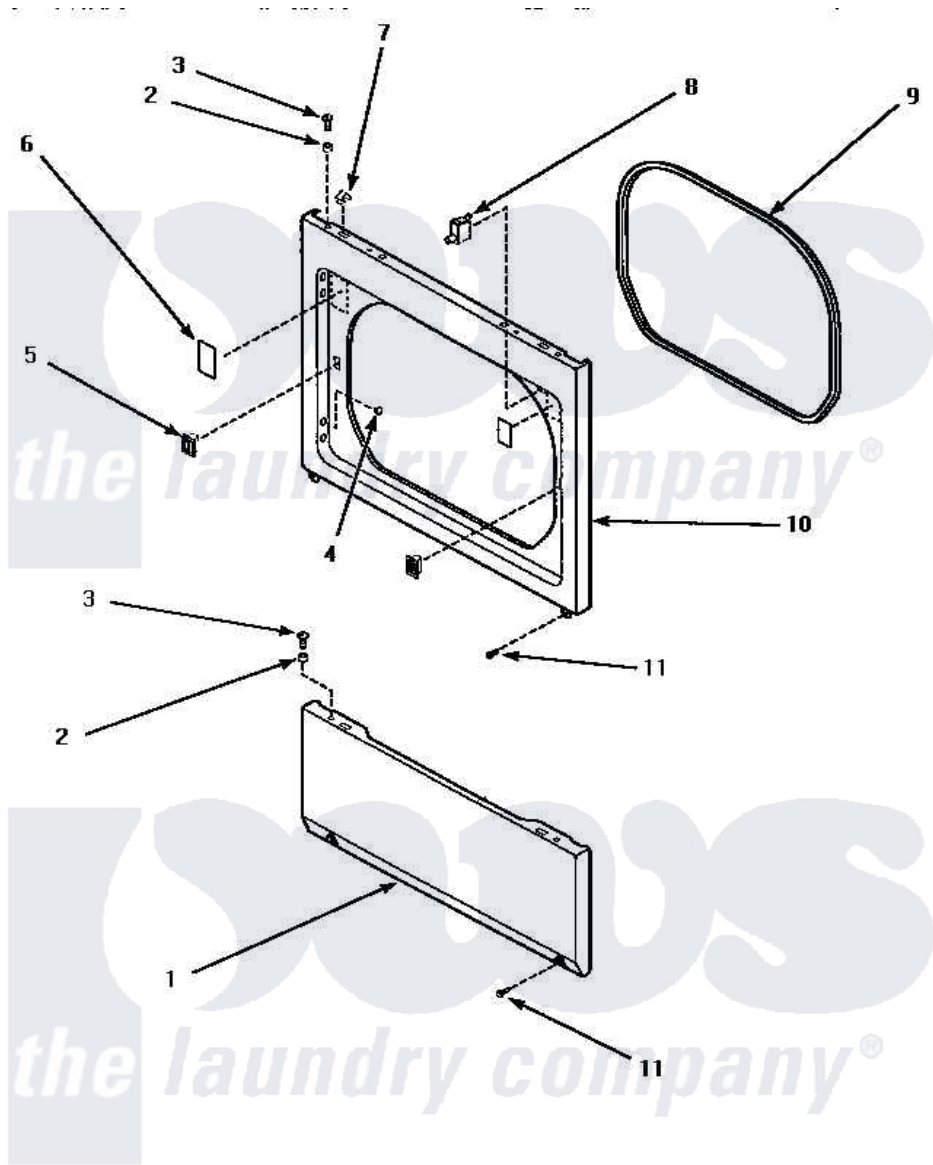

Amana AEM497L 09 - LOWER ACCESS PANEL, FRONT PANEL & SEAL

LOWER ACCESS PANEL, FRONT PANEL AND SEAL

Amana [Residential Amana AEM497L Dryer Parts](#) Parts Diagram 09 - LOWER ACCESS PANEL, FRONT PANEL & SEAL

[Click on the part number to view part](#)

Item	Original Part Number	Replaced By	Status	Part Description
1	500044W	40045301WP		Panel, Access
"	500044H		Not Available	PANEL,ACCESS
"	500044L		Not Available	PANEL, ACCESS (ALMOND)
2	56079	505187		Locator, Panel
3	32671	Y014874		Screw, Idler Arm And Sleeve
4	500227	505295		Screw, No.8ab-16 x 3/4 PH
5	54660	LA-1003		Door Catch Kit
6	500281		Not Available	STICKER
7	28835	22001650		Fastener, Spring
8	Y62872	W10169313		Switch-Dor
9	500034			Seal, Front Panel
10	500033W		Not Available	PANEL, FRONT
"	500033H		Not Available	PANEL,FRONT
"	500033L			Panel, Front
11	33562	27001200		Screw