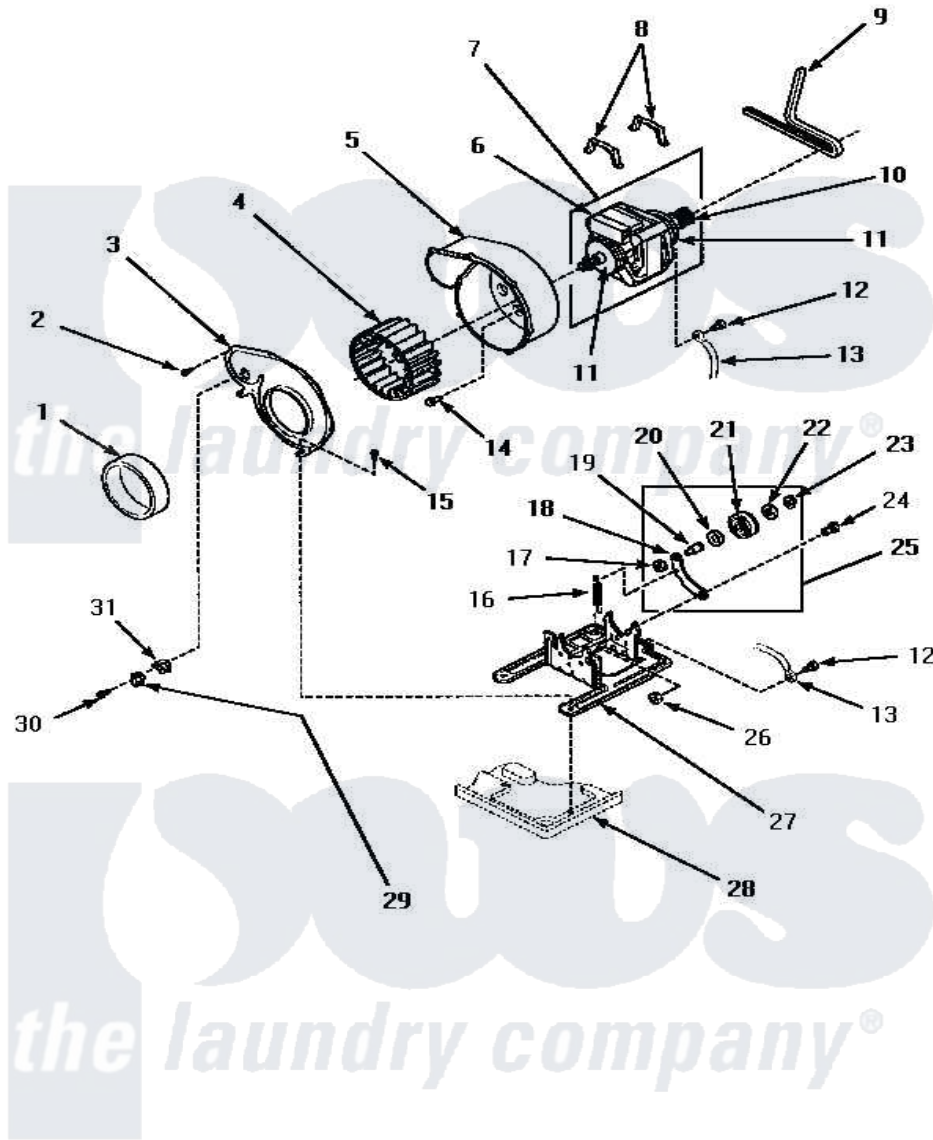

Amana AEM497L 10 - MOTOR, EXHAUST FAN & BELT

MOTOR, EXHAUST FAN AND BELT

Amana [Residential Amana AEM497L Dryer Parts](#) Parts Diagram 10 - MOTOR, EXHAUST FAN & BELT
 Click on the part number to view part

Item	Original Part Number	Replaced By	Status	Part Description
1	500313			Seal, Blower Housing
2	31260			Screw, No.8 X 3/8 Ind H
3	500078	511969P		Kit Blower Housing And Cover
4	56000	510139P		Assembly Blower Fan Package
5	56020			Housing, Blower
6	501218		Not Available	MOTOR SWITCH (DOES NOT INCLUDE THERMAL PROT
7	501211	2200376		Motor
8	Y58047	660658		Clamp, Motor Mounting 343481 685441
9	59174	40111201		Belt, Cylinder
10	500011			Pulley, Motor
11	58044A		Not Available	MOUNT,MOTOR-LOCKING
12	20530			Screw, 10-24 x 3/8 Hex
13	Y00000000		Not Available	SEE NOTE GROUND WIRE FROM MOTOR TO MOUNTING BRACKET, GREEN

14	Y31645	27001200	Screw
15	33562	27001200	Screw
16	56076		Spring, Idler
17	56156	358160	Nut
18	500910	37001144	Assembly- Idler
19	56461		Shaft
20	52549		Washer, 501 ID X3/4 Odx
21	Y54414		Assembly, Wheel And Bearing
22	52549		Washer, 501 ID X3/4 Odx
23	23748		Ring, Retaining
24	500824		Screw, 1/4-20 Unc Hex
25	500269	37001287	Assembly, Idler Lever/Shaft/Pulley
26	52566	27001225	Nut, Jam Mid Lock 1/4-20
27	500822	503613	Mount, Motor
28	Y00000000		Not Available SEE NOTE BASE
29	Y61372		Thermostat
30	501086	90767	Screw, 8A X 3/8 HeX Washer Head Tapping
31	61401	61623	Thermostat, Heater-BR