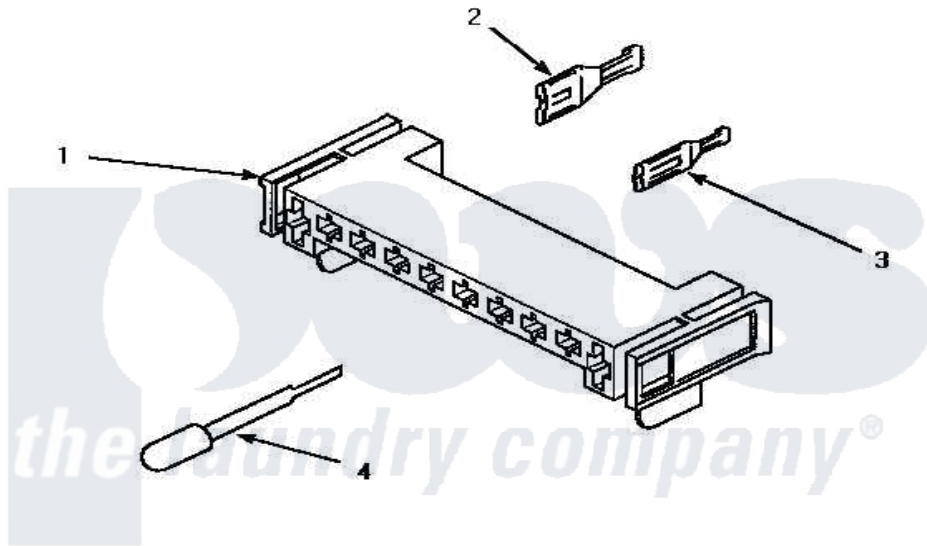

# Amana AEM497L 11 - MTR CONN BLOCK/TERM & EXTRACTOR TOOL

## MOTOR CONNECTION BLOCK, TERMINALS AND TERMINAL EXTRACTOR TOOLS

Amana [Residential Amana AEM497L Dryer Parts](#) Parts Diagram 11 - MTR CONN BLOCK/TERM & EXTRACTOR TOOL  
 Click on the part number to view part

Item	Original Part Number	Replaced By	Status	Part Description
1	<a href="#">500338</a>			Housing-10 Position
2	00255		Not Available	(1/4 INCH-FOR (1) 12 GAUGE WIR
"	<a href="#">Y00256</a>			Spade Terminal Or
3	<a href="#">Y00188</a>			Molex Terminal
4	<a href="#">283P4</a>			Terminal Extractor Tool
5	<a href="#">190P4</a>			Terminal Extractor Tool