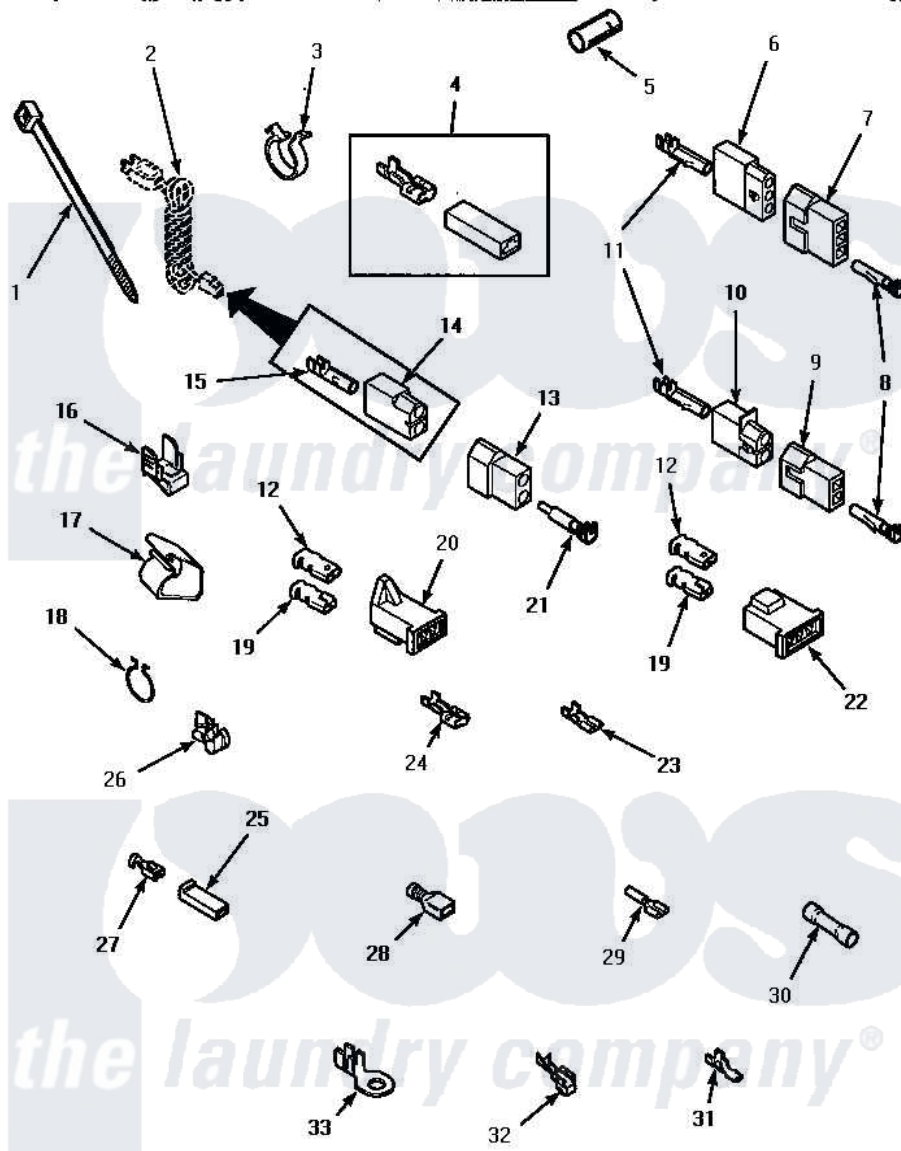

Amana AEM497L 12 - TERMINALS

TERMINALS

Amana Residential Amana AEM497L Dryer Parts Parts Diagram 12 - TERMINALS

[Click on the part number to view part](#)

Item	Original Part Number	Replaced By	Status	Part Description
1	55881	M0321209		Tie-Electrical
2	Y00000000		Not Available	SEE NOTE POWER CORD -- (FOR GAS MODELS)
3	61510	504034		Clip, Wire
4	Y00237			Terminal-Female 1/4 ((1) 12 GAUGE Wire Or(2) 18 GA
5	Y21365	503670		Sleeve Insulator
6	23039	697780		Receptacle,
7	23040			Plug-3 Circuit
8	Y00116			Terminal, Pin-Male
9	56448			Terminal Block Plug
10	56451			Receptacle, 2 Circuit
11	Y00117	5011-XX		093 Female Socket
12	Y00189			Terminal, Spade
13	56266			Plug
14	56265			Receptacle, 2 Circuit
15	00130			Terminal, Pin-1/8 Femal

16	Y00161	B5733302		Clip, Ground
17	35521		Not Available	CLIP,HARNESS HOLDER
18	51291			Clip, Wire
19	Y00190			Connector-Receptacle
20	58799			Connector-2 Circuit
21	Y00127			Terminal, Pin-1/8 Male
22	58800		Not Available	CONNECTOR-3 CIRCUIT (3 CIRCUIT CONNECTOR)
23	Y00209			Spade Terminal (18 Gauge) (3/16 Inch-(2) 18 Gauge Wires-
"	Y00124			Spade Terminal (18 Gauge) (3/16 Inch-(1) 18 Gauge Wire-
"	00156	00156SRE		65br30/FI
24	Y00121		Not Available	SPADE TERMINAL(12 GAUGE) (1/4 INCH-(2) 18 GAUGE WIRES O
"	Y00245	M0320576		Terminal
"	Y00119		Not Available	SPADE TERMINAL(18 GAUGE) (1/4 INCH-(1) 18 GAUGE WIRE)
25	90789			Connector
26	21903	211881		Grommet, Cord Part Not Used- Gas Models Only
27	Y00115			Lock In Spade Terminal (18 Gaug (1/4 Inch-(1) 18 Gauge Wire)
"	00122		Not Available	(1/4 INCH-(2) 18 GAUGE WIRES O
28	Y00163	285432		Terminal
"	Y00165			Insulated Spade Terminal
29	Y00215			Barrel Insulated Spade
"	Y00214		Not Available	BARREL INSULATED SPADE(18 GAUG (1/4 INCH-18 GAUGE WIRE)
30	30865			Butt Splice Connector
31	Y00139	Y00138		Male Tab Terminal 18 Gauge Wire)
"	Y00138			Male Tab Terminal 18 Gauge Wire)
32	Y00114			Spade Terminal
33	00110			No.10 18 Gauge Wire
"	Y00111			Ring Terminal No.10 No.10 18 Gauge Wires Or