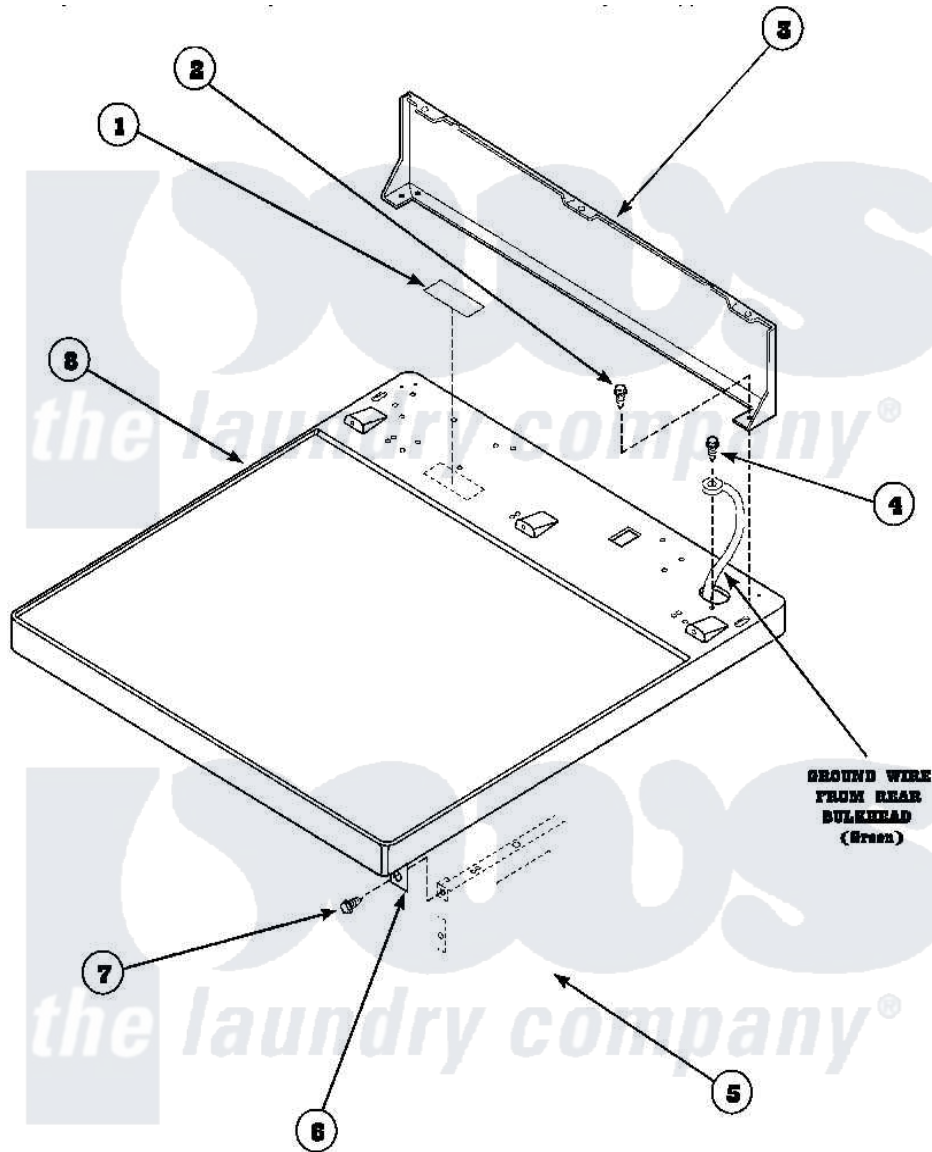

**Amana AEM497L2 (BOM: PAEM497L2) 01 - CABINET TOP AND CONTROL HOOD REAR PANEL**

Amana Residential Amana AEM497L2 (BOM: PAEM497L2) Dryer Parts Parts Diagram 01 - CABINET TOP AND CONTROL HOOD REAR PANEL  
 Click on the part number to view part

Item	Original Part Number	Replaced By	Status	Part Description
1	24903		Not Available	STICKER,DISCONNECT POW
2	501086	<a href="#">90767</a>		Screw, 8A X 3/8 HeX Washer Head Tapping
3	500343		Not Available	PANEL,BACK(HOME HOOD)
4	<a href="#">20530</a>			Screw, 10-24 x 3/8 Hex
5	500001P		Not Available	(ADD LETTER BEFORE "P" IN PART
6	500084	<a href="#">40130801</a>		Bracket, Top Mount
7	33562	<a href="#">27001200</a>		Screw
8	500085P		Not Available	(ADD LETTER L-L, W-W TO PART N