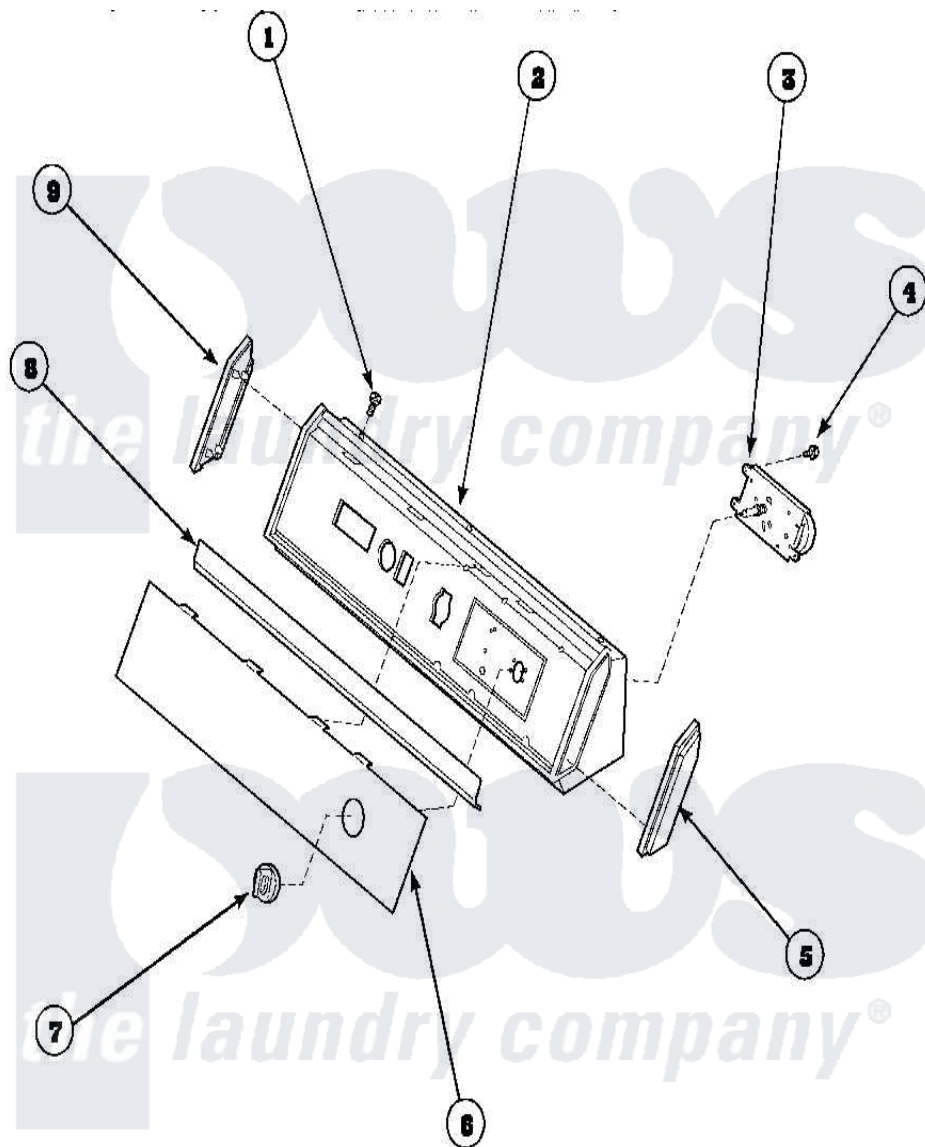

Amana AEM497L2 (BOM: PAEM497L2) 05 - GRAPHIC PANEL, CONTROL HOOD AND CONTROLS

Amana Residential Amana AEM497L2 (BOM: PAEM497L2) Dryer Parts Parts Diagram 05 - GRAPHIC PANEL, CONTROL HOOD AND CONTROLS
 Click on the part number to view part

Item	Original Part Number	Replaced By	Status	Part Description
1	32993		Not Available	SCREW, No.8ABX3/4 POZIDRI
"	31752		Not Available	SCREW, No.8ABX3/4 POZIDRI
2	62745	660966		Switch-WL
"	59937		Not Available	ASSY, HOOD MTG
3	501881		Not Available	TIMER
4	501086	90767		Screw, 8A X 3/8 HeX Washer Head Tapping
5	31248			Cap, End-RH-Chrome
6	502202			Panel, Graphics Black
7	62234		Not Available	ASSY, TIMER KNOB & SKIRT WHITE
"	62176		Not Available	ASSY, TIMER KNOB & SKIR
8	61849R		Not Available	TRIM, CONT PNL TOP
9	31249		Not Available	CAP, END-L.H.-CHROME