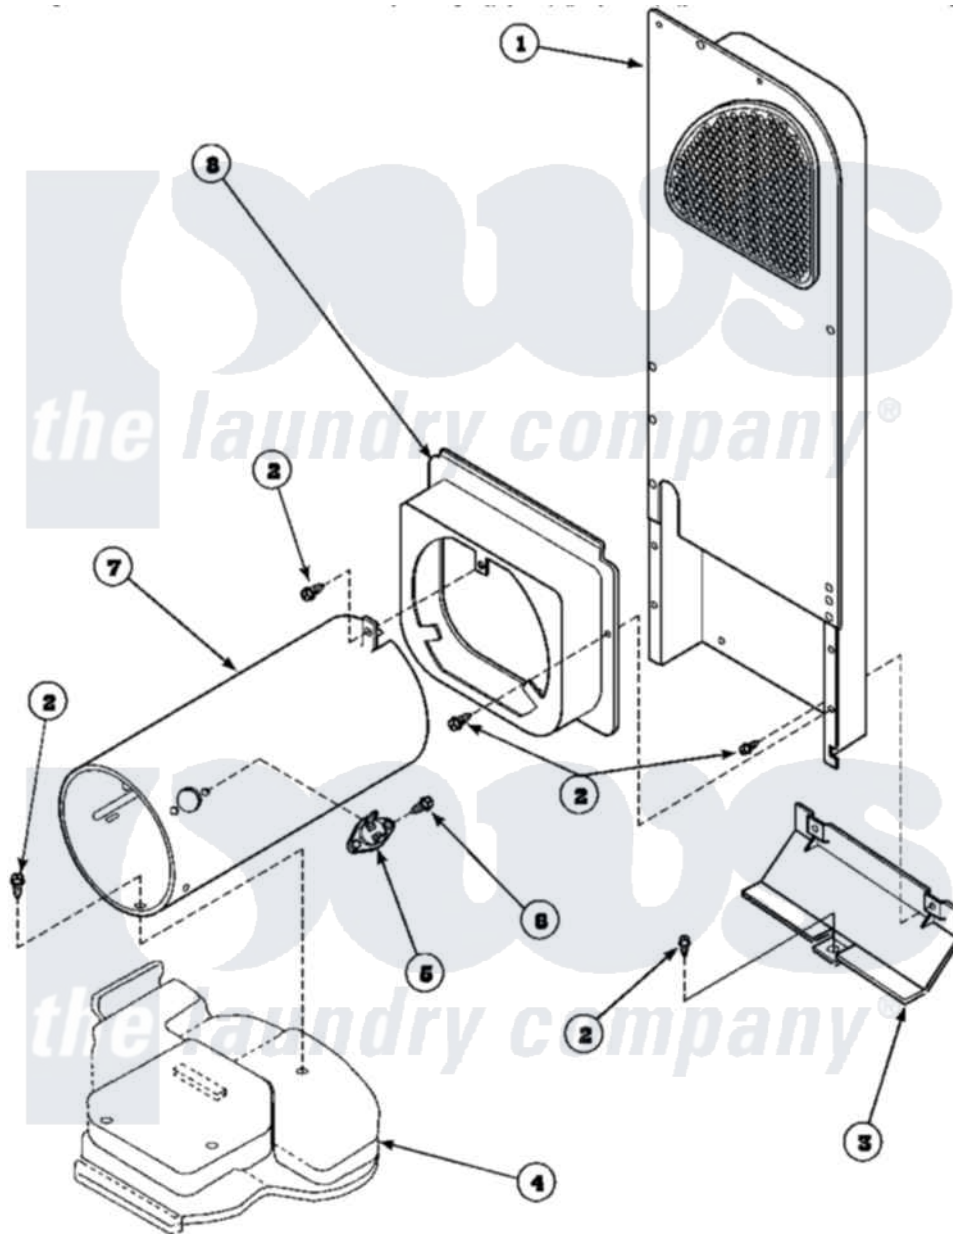

**Amana AEM497L2 (BOM: PAEM497L2) 09 - HEATER BOX ASSY  
ORIGINALLY ON GAS DRYER**

Amana [Residential Amana AEM497L2 \(BOM: PAEM497L2\) Dryer Parts](#) Parts Diagram 09 - HEATER BOX ASSY ORIGINALLY ON GAS DRYER  
Click on the part number to view part

Item	Original Part Number	Replaced By	Status	Part Description
1	500179P	<a href="#">503605</a>		Assembly, Heater Duct
2	501668	<a href="#">503688</a>		Screw, 10B-16 X .34 I
3	60952		Not Available	SHIELD,HEAT DUCT
4	<a href="#">500070</a>			Base, Dryer
5	<a href="#">Y61886</a>			Thermostat, Limit-Blk
6	51782		Not Available	SCREW, 6B-20X5/16
7	61974		Not Available	BURNER HOUSING
8	500122	<a href="#">510101</a>		Shroud Heat Duct