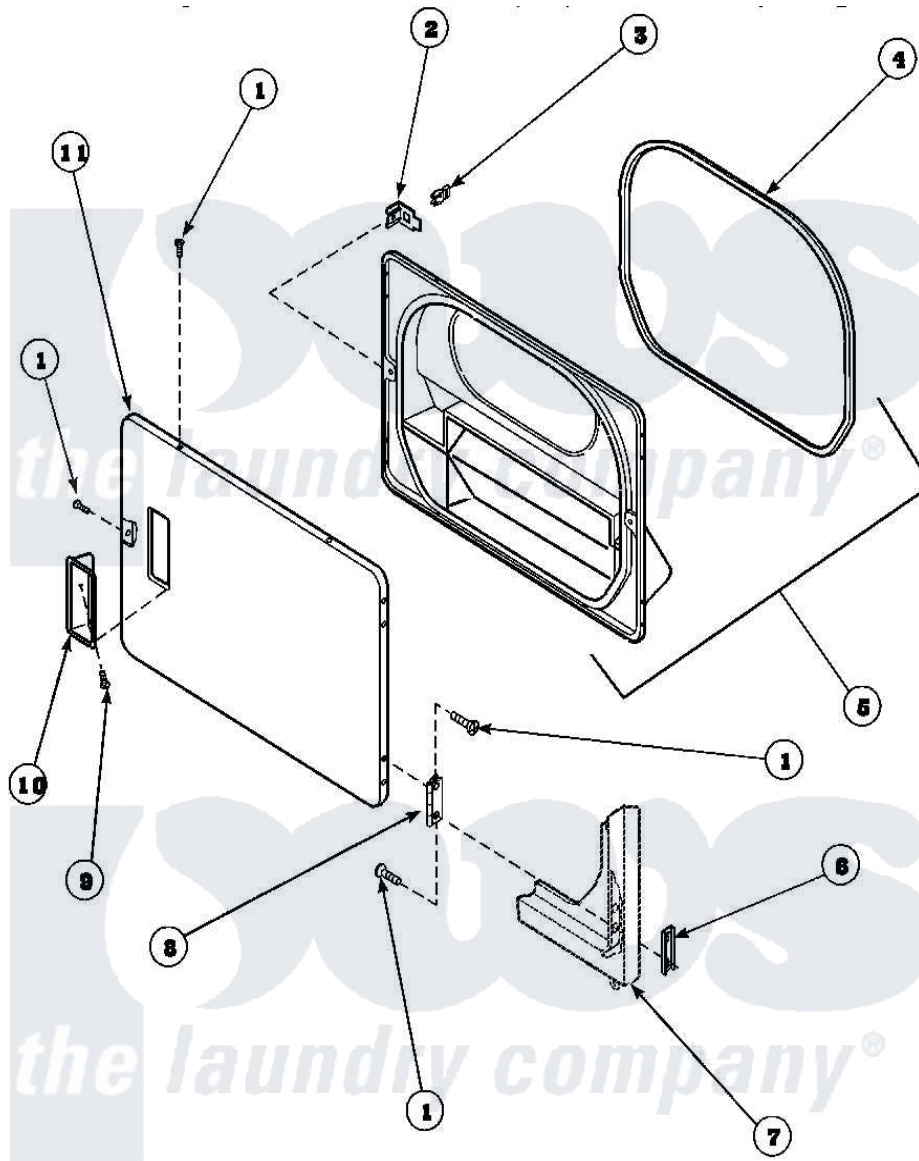

Amana AEM497L2 (BOM: PAEM497L2) 11 - LOADING DOOR

Amana Residential Amana AEM497L2 (BOM: PAEM497L2) Dryer Parts Parts Diagram 11 - LOADING DOOR
 Click on the part number to view part

Item	Original Part Number	Replaced By	Status	Part Description
1	500226			Screw, 8b-16 x 5/8 Tap
2	500223	40116201		Bracket, Door Strike
3	500039	510181		Strike Doormetal
4	500200		Not Available	SEAL,DOOR
5	500199		Not Available	ASSY,LINER & SEAL
6	500236			Clip, Door Hinge Mount
7	500033		Not Available	FRONT PANEL
8	500041	Y503676		Hinge, Door And Top
9	500297	8281236		Screw
10	500042		Not Available	DOOR PULL
11	500040			Outer Door Panel
NI	500035		Not Available	COMPLETE LOADING DOOR ASSEMBLY