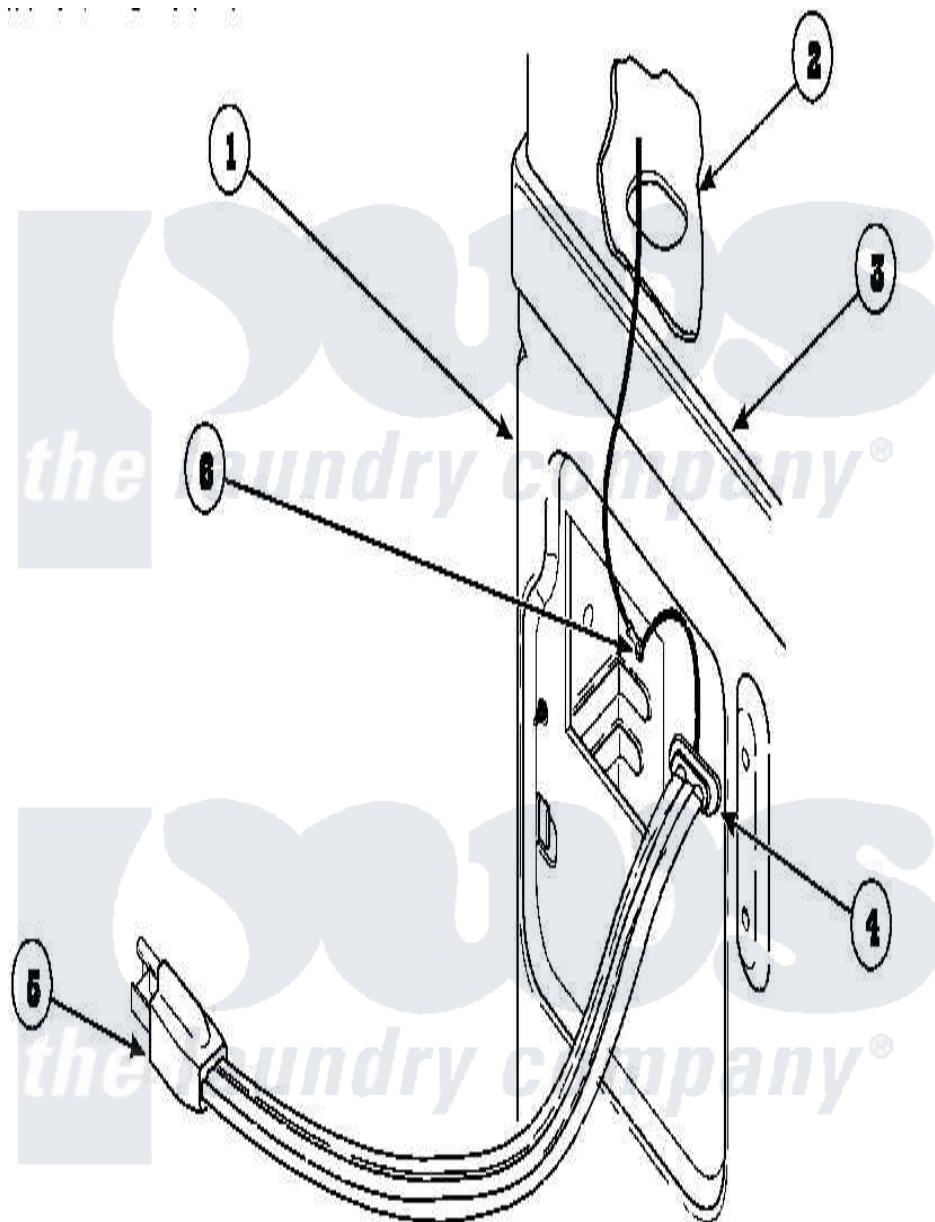

Amana AEM497L2 (BOM: PAEM497L2) 15 - POWER CORDS

Amana Residential Amana AEM497L2 (BOM: PAEM497L2) Dryer Parts Parts Diagram 15 - POWER CORDS
 Click on the part number to view part

Item	Original Part Number	Replaced By	Status	Part Description
1	500001P		Not Available	(ADD LETTER BEFORE "P" IN PART
2	500343		Not Available	PANEL, BACK(HOME HOOD)
3	500085P		Not Available	(ADD LETTER L-L, W-W TO PART N
4	21903	211881		Grommet, Cord Part Not Used- Gas Models Only
5	Y56222	27001142		Cord, Power
6	501668	503688		Screw, 10B-16 X .34 I
"	20530			Screw, 10-24 x 3/8 Hex