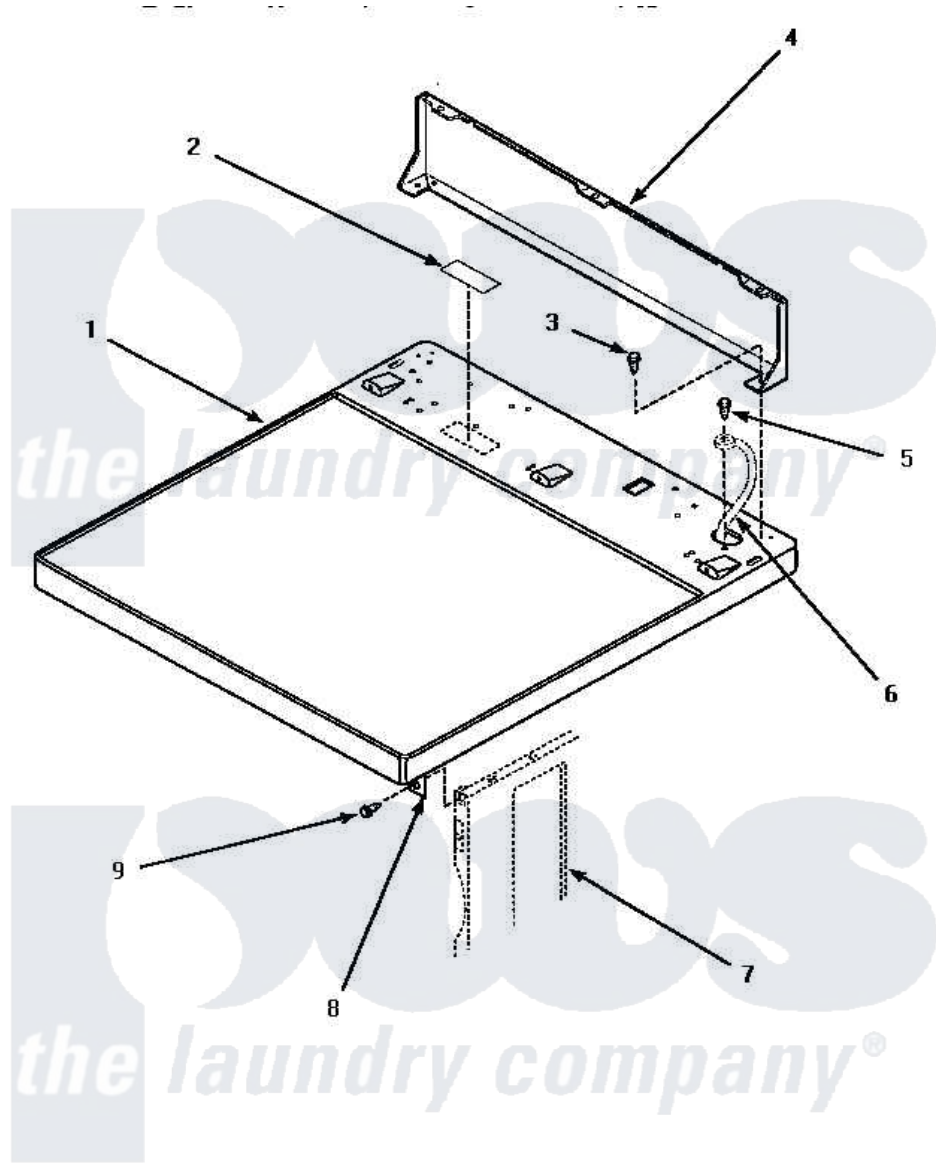

Amana AEM497W 02 - CABINET TOP & CONTROL HOOD REAR PANEL

CABINET TOP AND CONTROL HOOD REAR PANEL

Amana [Residential Amana AEM497W Dryer Parts](#) Parts Diagram 02 - CABINET TOP & CONTROL HOOD REAR PANEL

[Click on the part number to view part](#)

Item	Original Part Number	Replaced By	Status	Part Description
1	500085WP	37001027		Panel, Top
"	500085HP		Not Available	PANEL, TOP-HOME
"	500085LP	510029LP		Kit Top Panel W/Hwdomestic
2	24903		Not Available	STICKER, DISCONNECT POW
3	501086	90767		Screw, 8A X 3/8 HeX Washer Head Tapping
4	500343		Not Available	PANEL, BACK(HOME HOOD)
5	20530			Screw, 10-24 x 3/8 Hex
6	Y00000000		Not Available	SEE NOTE GROUND WIRE FROM REAR BULKHEAD, GREEN
7	Y00000000		Not Available	SEE NOTE CABINET
8	500084	40130801		Bracket, Top Mount
9	33562	27001200		Screw