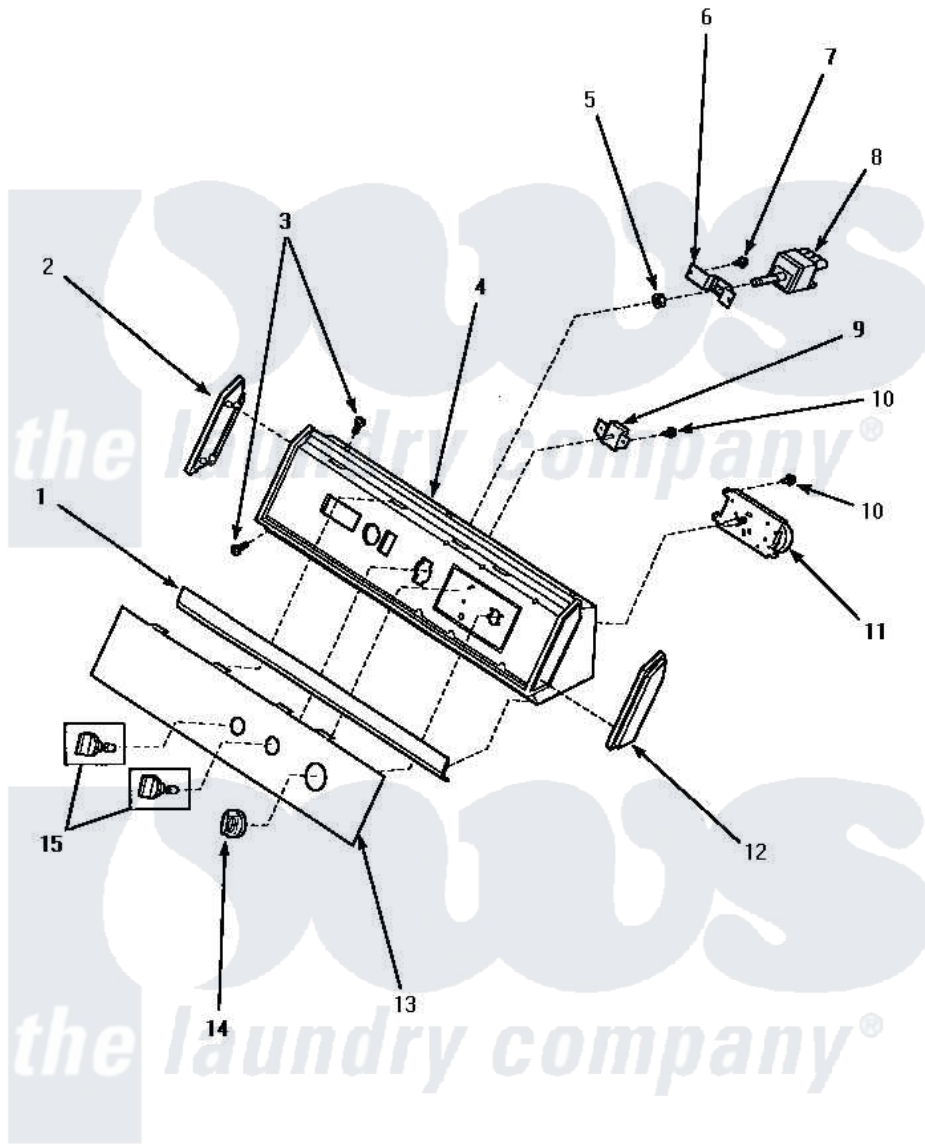

# Amana AEM497W 05 - GRAPHIC PANEL, CONTROL HOOD & CONTROLS

## GRAPHIC PANEL, CONTROL HOOD AND CONTROLS

Amana [Residential Amana AEM497W Dryer Parts](#) Parts Diagram 05 - GRAPHIC PANEL, CONTROL HOOD & CONTROLS

[Click on the part number to view part](#)

Item	Original Part Number	Replaced By	Status	Part Description
"	NOTE:		Not Available	IF DRYER IS INSTALLED IN A MANUFACTURED (MOBILE) HOME, OR IF LOCAL CODES DO NOT PERMIT GROUNDING THROUGH THE NEUTRAL, THIS WIRE WILL NOT BE CONNECTED TO THE DR
1	61849R		Not Available	TRIM, CONT PNL TOP
2	31249		Not Available	CAP,END-L.H.-CHROME
3	31752		Not Available	SCREW,NO.8ABX3/4 POZIDRI
4	59937		Not Available	ASSY, HOOD MTG
5	57584		Not Available	NUT
6	<a href="#">59704</a>			Bracket, Switch Mount
7	<a href="#">31260</a>			Screw, No.8 X 3/8 Ind H
8	Y61511		Not Available	SWITCH,FABRIC SELECTOR
9	<a href="#">500823</a>			Signal, Rotary
10	501086	<a href="#">00767</a>		Screw, 8A X 3/8 Hex Washer

10	501000	<a href="#">50107</a>	Head Tapping
11	59419	<a href="#">502963</a>	Timer, 3 Cycle
12	<a href="#">31248</a>		Cap, End-RH-Chrome
13	500660	Not Available	PANEL,GRAPHIC
14	62176	Not Available	ASSY,TIMER KNOB & SKIR
15	<a href="#">33610</a>		Assembly, Knob-Rotary-Black