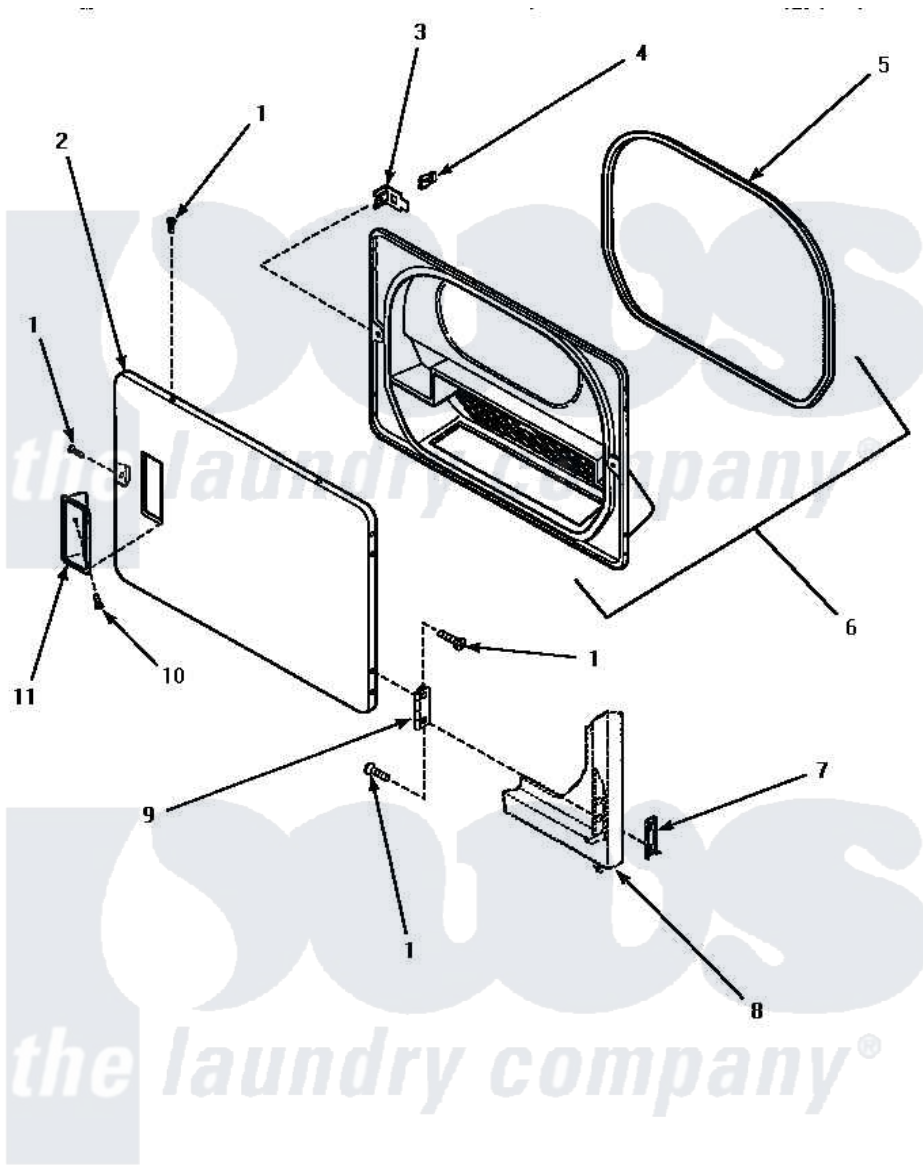

Amana AEM497W 08 - LOADING DOOR

LOADING DOOR

Amana [Residential Amana AEM497W Dryer Parts](#) Parts Diagram 08 - LOADING DOOR

[Click on the part number to view part](#)

Item	Original Part Number	Replaced By	Status	Part Description
1	500226			Screw, 8b-16 x 5/8 Tap
2	500040L			Assembly, Door-Home
"	500040H		Not Available	ASSY, DOOR-HOME
"	500040W			Assembly, Door-Home
3	500223	40116201		Bracket, Door Strike
4	500039	510181		Strike Doormetal
5	500200		Not Available	SEAL,DOOR
6	500199		Not Available	ASSY,LINER & SEAL
7	500236			Clip, Door Hinge Mount
8	Y00000000		Not Available	SEE NOTE FRONT PANEL
9	500041	Y503676		Hinge, Door And Top
10	500297	8281236		Screw
11	500042L		Not Available	PULL,DOOR
"	500042H		Not Available	PULL,DOOR
"	500042W		Not Available	PULL,DOOR
NI	500035L		Not Available	ASSY,DOOR-HOME