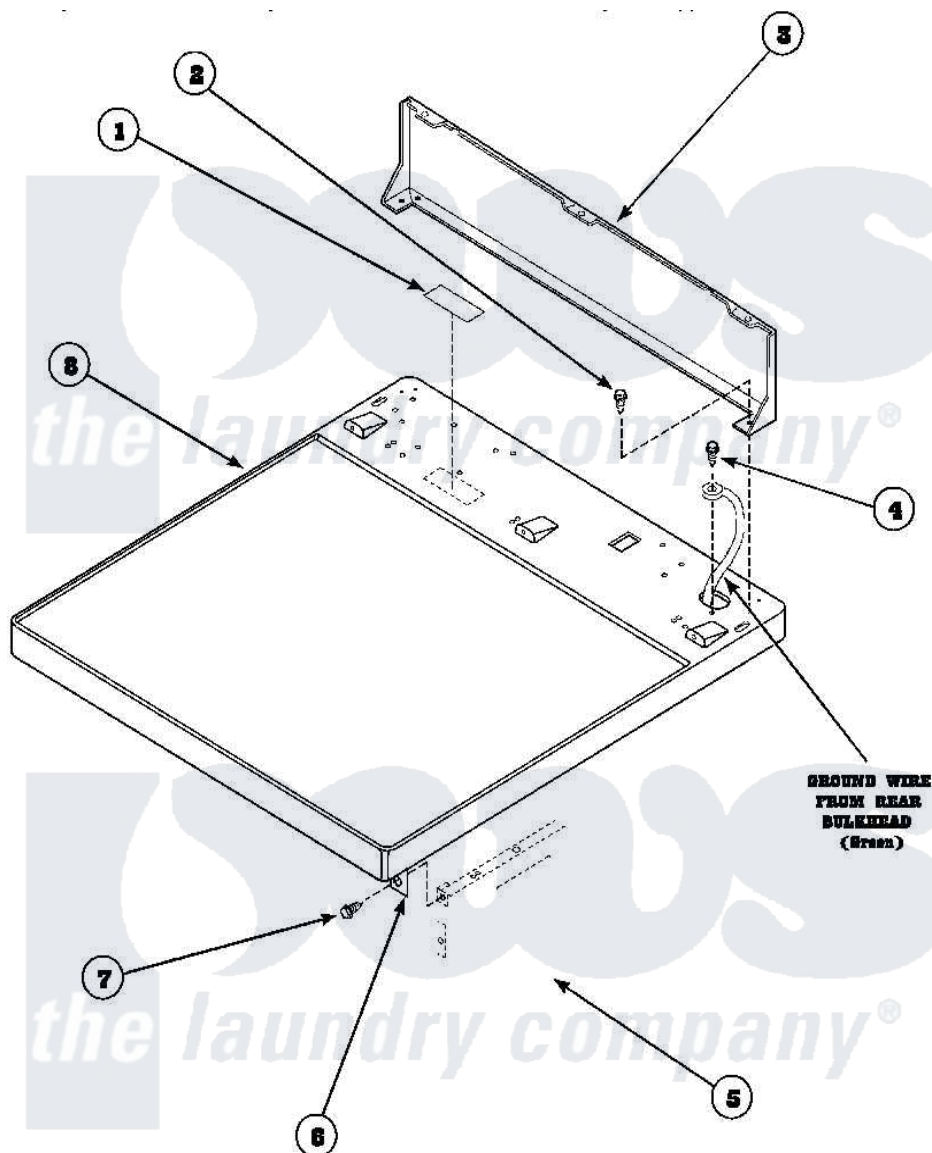

Amana AEM497W2 (BOM: PAEM497W2) 01 - CABINET TOP AND CONTROL HOOD REAR PANEL

Amana Residential Amana AEM497W2 (BOM: PAEM497W2) Dryer Parts Parts Diagram 01 - CABINET TOP AND CONTROL HOOD REAR PANEL
 Click on the part number to view part

Item	Original Part Number	Replaced By	Status	Part Description
1	24903		Not Available	STICKER,DISCONNECT POW
2	501086	90767		Screw, 8A X 3/8 HeX Washer Head Tapping
3	500343		Not Available	PANEL,BACK(HOME HOOD)
4	20530			Screw, 10-24 x 3/8 Hex
5	500001P		Not Available	(ADD LETTER BEFORE "P" IN PART
6	500084	40130801		Bracket, Top Mount
7	33562	27001200		Screw
8	500085P		Not Available	(ADD LETTER L-L, W-W TO PART N