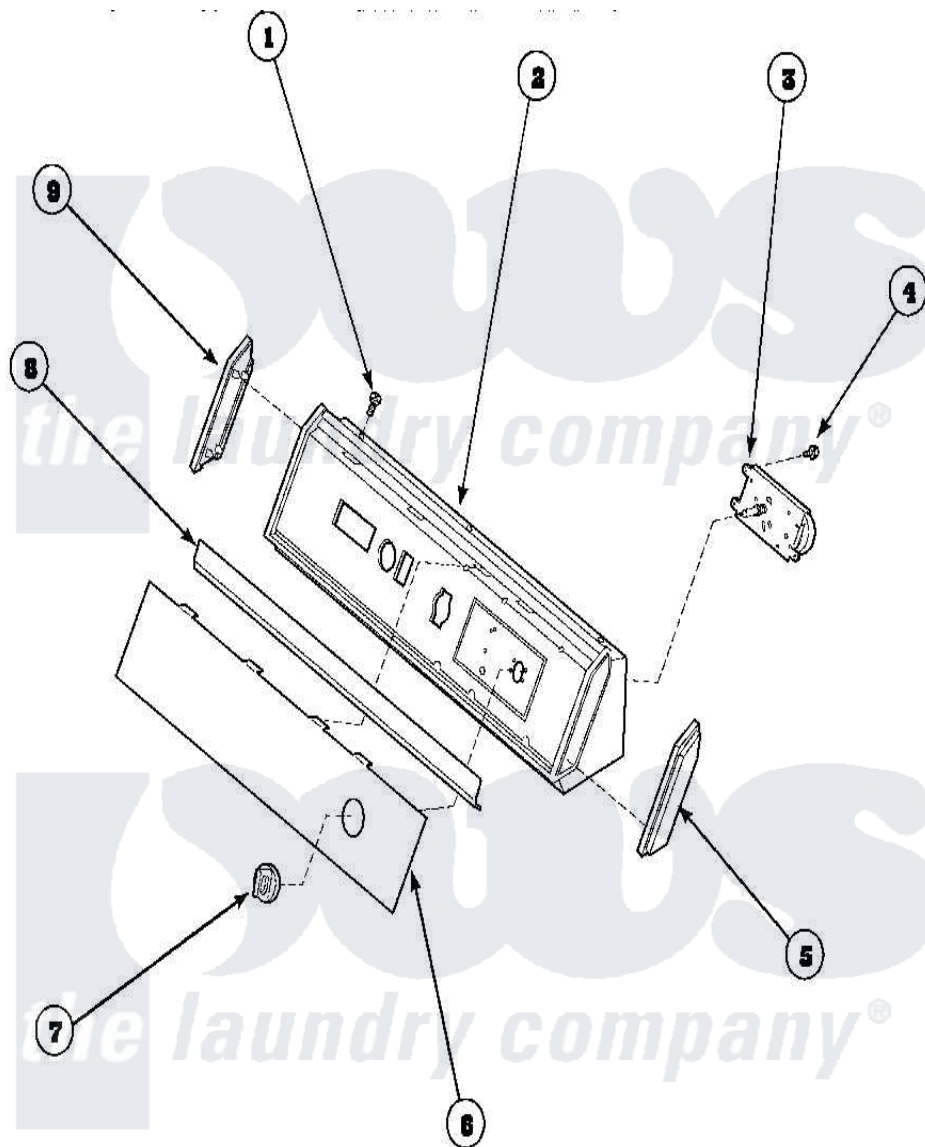

Amana AEM497W2 (BOM: PAEM497W2) 05 - GRAPHIC PANEL, CONTROL HOOD AND CONTROLS

Amana Residential Amana AEM497W2 (BOM: PAEM497W2) Dryer Parts Parts Diagram 05 - GRAPHIC PANEL, CONTROL HOOD AND CONTROLS
 Click on the part number to view part

Item	Original Part Number	Replaced By	Status	Part Description
1	32993		Not Available	SCREW, No.8ABX3/4 POZIDRI
"	31752		Not Available	SCREW, No.8ABX3/4 POZIDRI
2	62745	660966		Switch-WL
"	59937		Not Available	ASSY, HOOD MTG
3	501881		Not Available	TIMER
4	501086	90767		Screw, 8A X 3/8 HeX Washer Head Tapping
5	31248			Cap, End-RH-Chrome
6	502202			Panel, Graphics Black
7	62234		Not Available	ASSY, TIMER KNOB & SKIRT WHITE
"	62176		Not Available	ASSY, TIMER KNOB & SKIR
8	61849R		Not Available	TRIM, CONT PNL TOP
9	31249		Not Available	CAP, END-L.H.-CHROME