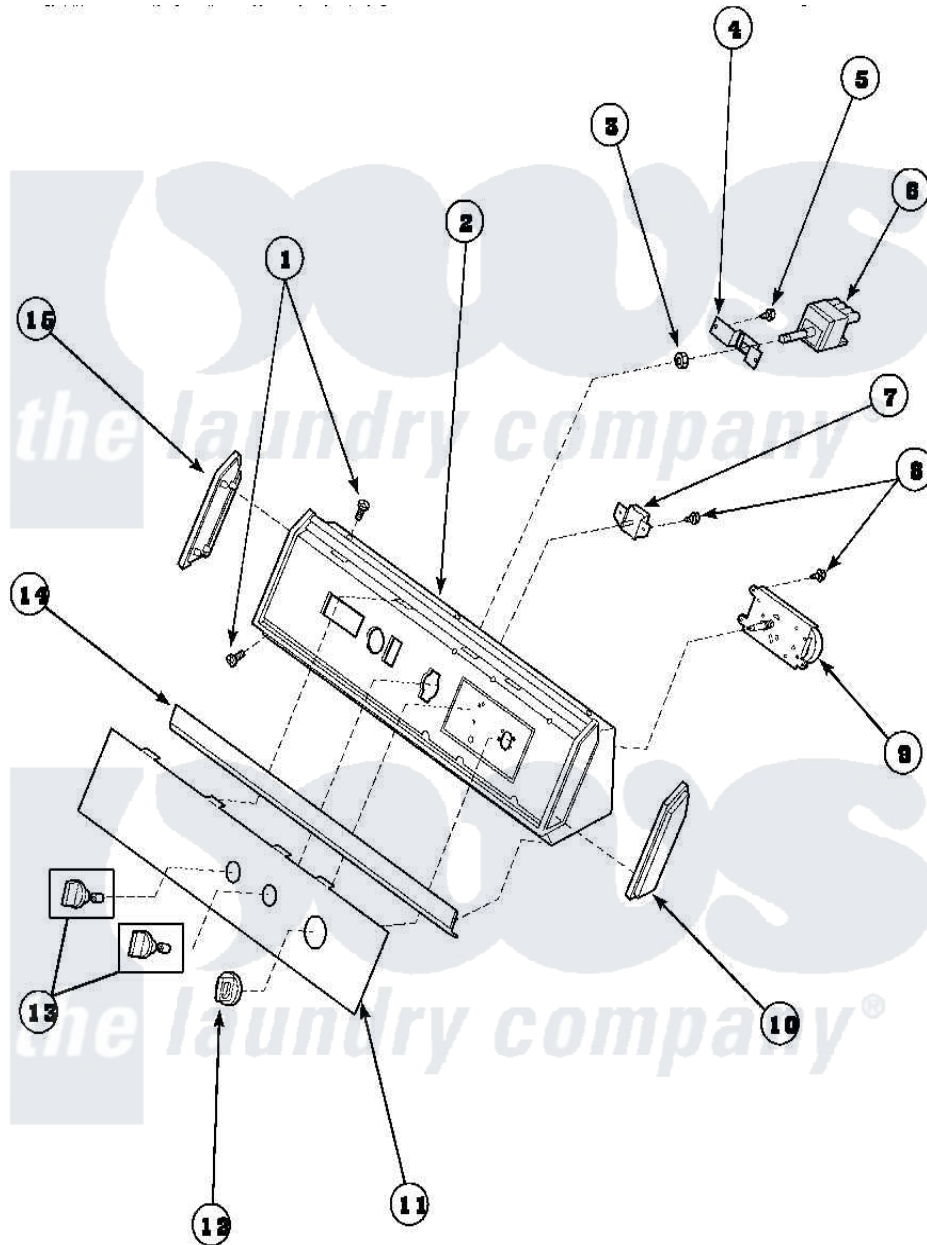

Amana AEM497W2 (BOM: PAEM497W2) 06 - GRAPHIC PANEL, CONTROL HOOD AND CONTROLS

Amana Residential Amana AEM497W2 (BOM: PAEM497W2) Dryer Parts Parts Diagram 06 - GRAPHIC PANEL, CONTROL HOOD AND CONTROLS
 Click on the part number to view part

Item	Original Part Number	Replaced By	Status	Part Description
1	32993		Not Available	SCREW, No.8ABX3/4 POZIDRI
"	31752		Not Available	SCREW, No.8ABX3/4 POZIDRI
2	62745	660966		Switch-WL
"	59937		Not Available	ASSY, HOOD MTG
3	57584		Not Available	NUT
4	59704			Bracket, Switch Mount
5	31260			Screw, No.8 X 3/8 Ind H
6	Y61511		Not Available	SWITCH,FABRIC SELECTOR
7	500823			Signal, Rotary
8	501086	90767		Screw, 8A X 3/8 HeX Washer Head Tapping
9	502963			Timer, 3 Cycle
10	31248			Cap, End-RH-Chrome
11	502203		Not Available	PANEL, GRAPHICS GRAY