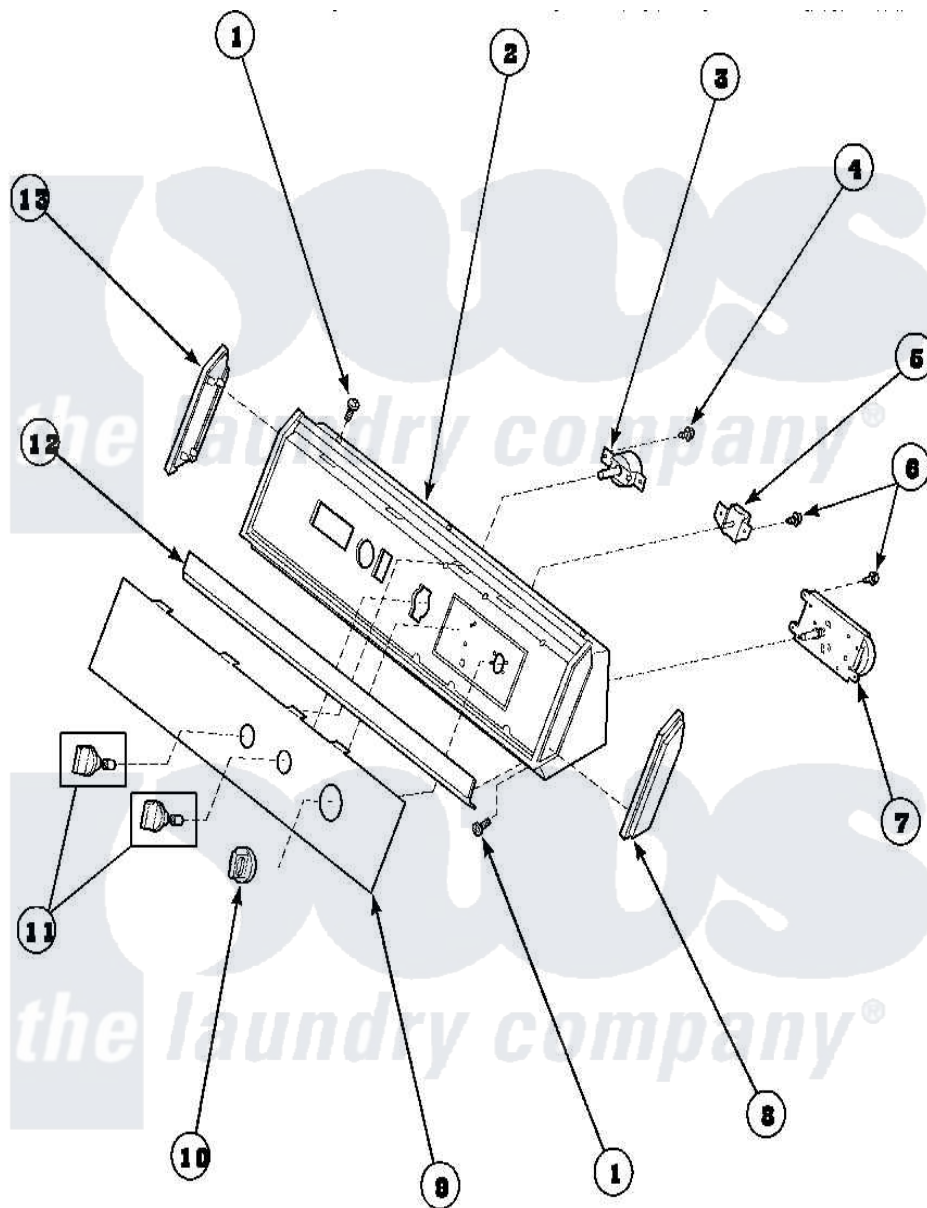

Amana AEM497W2 (BOM: PAEM497W2) 07 - GRAPHIC PANEL, CONTROL HOOD AND CONTROLS

Amana Residential Amana AEM497W2 (BOM: PAEM497W2) Dryer Parts Parts Diagram 07 - GRAPHIC PANEL, CONTROL HOOD AND CONTROLS
 Click on the part number to view part

Item	Original Part Number	Replaced By	Status	Part Description
1	32993		Not Available	SCREW, No.8ABX3/4 POZIDRI
"	31752		Not Available	SCREW, No.8ABX3/4 POZIDRI
2	62745	660966		Switch-WL
"	59937		Not Available	ASSY, HOOD MTG
3	62173			Switch, Temperature Select
4	31260			Screw, No.8 X 3/8 Ind H
5	500823			Signal, Rotary
6	501086	90767		Screw, 8A X 3/8 HeX Washer Head Tapping
7	502967	502967P		Timer 5 Cycle Package
8	31248			Cap, End-RH-Chrome
9	502200	154089501		Control Electrical
"	502445		Not Available	PANEL, GRAPHICS WHITE
10	62234		Not Available	ASSY, TIMER KNOB & SKIRT

10	62176	Not Available	WHITE
"	62176	Not Available	ASSY,TIMER KNOB & SKIR
11	33610		Assembly, Knob-Rotary-Black
"	33688	36701W	Knob
12	61849R	Not Available	TRIM, CONT PNL TOP
13	31249	Not Available	CAP,END-L.H.-CHROME