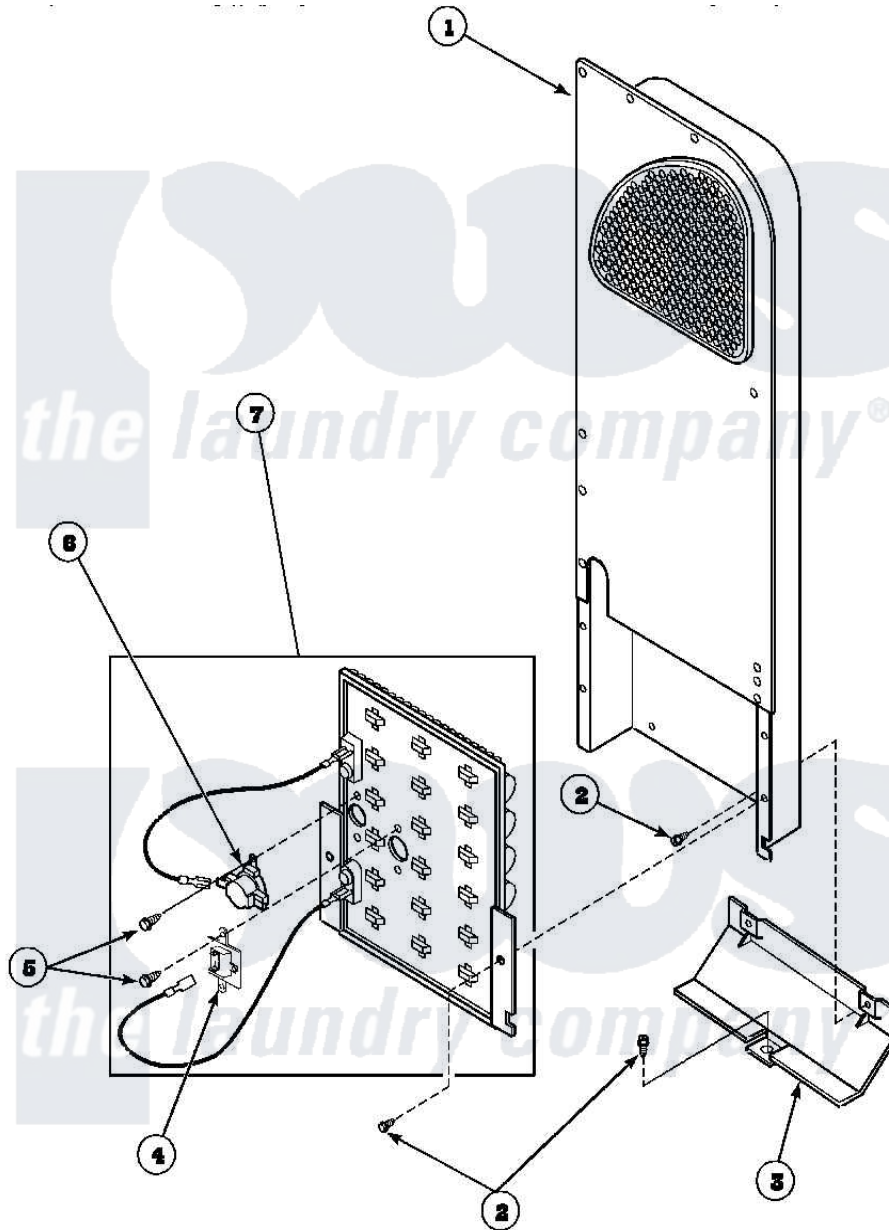

**Amana AEM497W2 (BOM: PAEM497W2) 08 - HEATER BOX ASSY
ORIGINALLY ON ELEC DRYER**

Amana Residential Amana AEM497W2 (BOM: PAEM497W2) Dryer Parts Parts Diagram 08 - HEATER BOX ASSY ORIGINALLY ON ELEC DRYER
Click on the part number to view part

Item	Original Part Number	Replaced By	Status	Part Description
1	500179P	503605		Assembly, Heater Duct
2	501668	503688		Screw, 10B-16 X .34 I
3	60952		Not Available	SHIELD,HEAT DUCT
4	62600	40113801		Fuse, Thermal
5	23222	3177991		Screw
6	Y62641	W10116735		Thermistor-Fix
7	61928			Heater Assembly 208V
"	61927			Heater Assembly