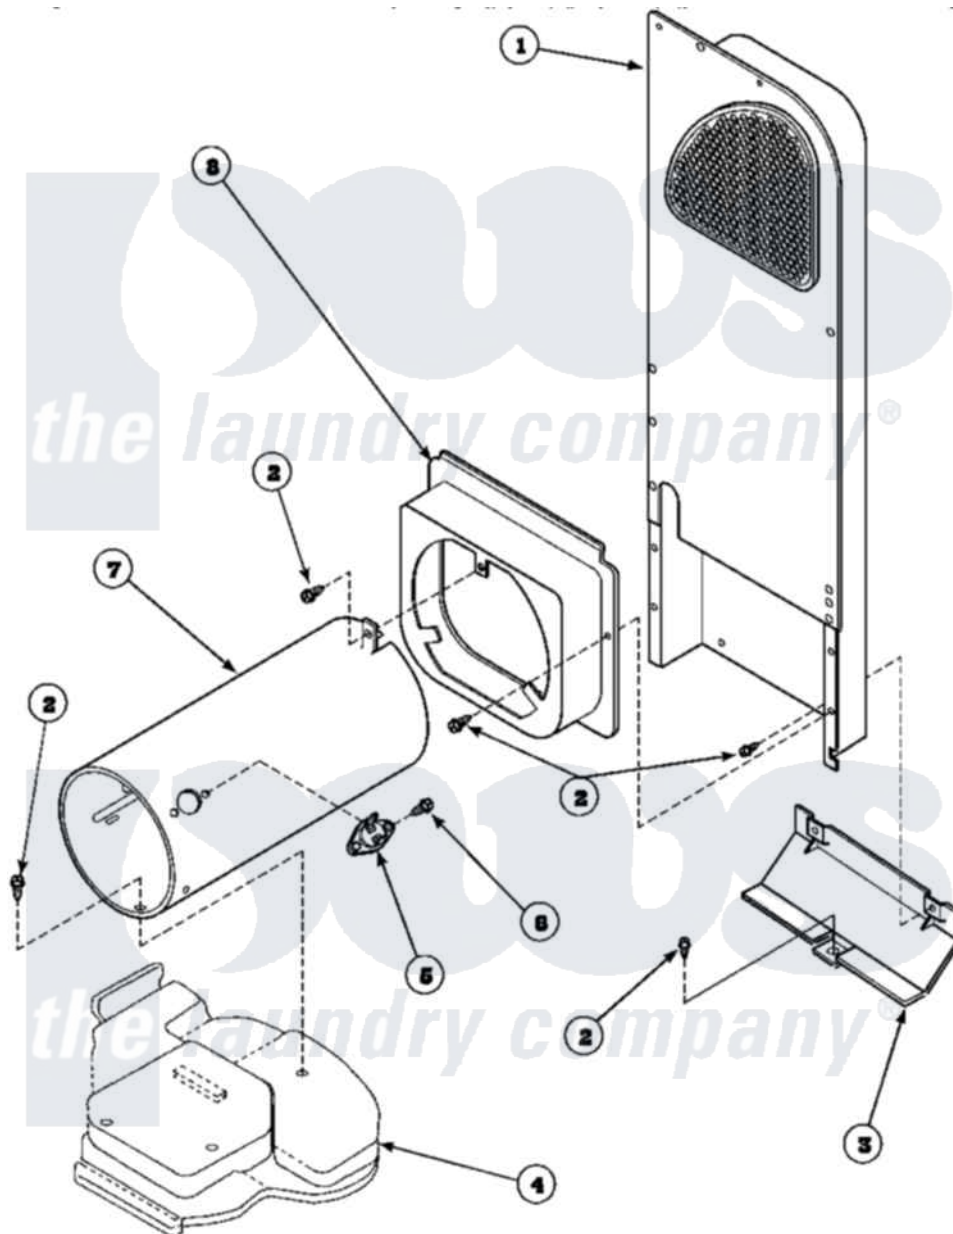

**Amana AEM497W2 (BOM: PAEM497W2) 09 - HEATER BOX ASSY  
ORIGINALLY ON GAS DRYER**

Amana Residential Amana AEM497W2 (BOM: PAEM497W2) Dryer Parts Parts Diagram 09 - HEATER BOX ASSY ORIGINALLY ON GAS DRYER  
Click on the part number to view part

Item	Original Part Number	Replaced By	Status	Part Description
1	500179P	<a href="#">503605</a>		Assembly, Heater Duct
2	501668	<a href="#">503688</a>		Screw, 10B-16 X .34 I
3	60952		Not Available	SHIELD,HEAT DUCT
4	<a href="#">500070</a>			Base, Dryer
5	<a href="#">Y61886</a>			Thermostat, Limit-Blk
6	51782		Not Available	SCREW, 6B-20X5/16
7	61974		Not Available	BURNER HOUSING
8	500122	<a href="#">510101</a>		Shroud Heat Duct