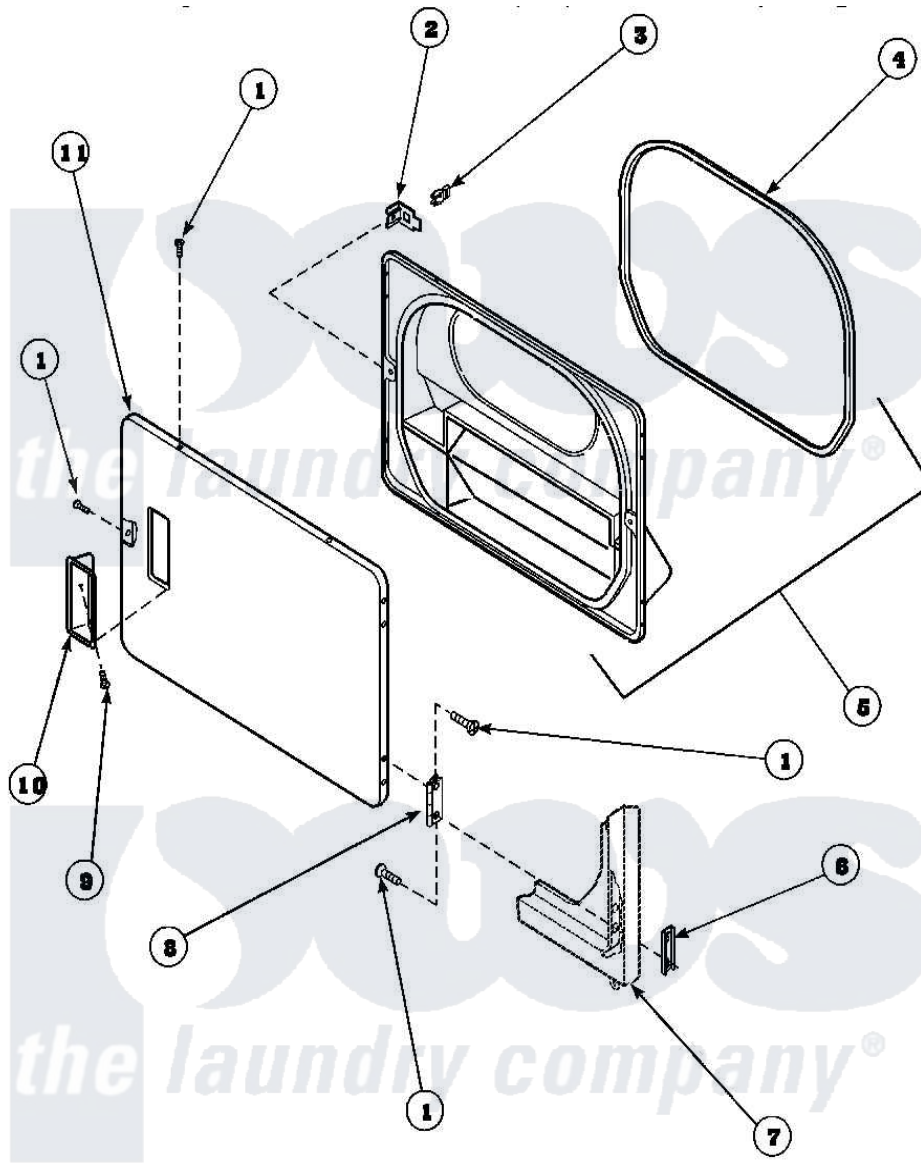

Amana AEM497W2 (BOM: PAEM497W2) 11 - LOADING DOOR

Amana [Residential Amana AEM497W2 \(BOM: PAEM497W2\) Dryer Parts](#) Parts Diagram 11 - LOADING DOOR
 Click on the part number to view part

Item	Original Part Number	Replaced By	Status	Part Description
1	500226			Screw, 8b-16 x 5/8 Tap
2	500223	40116201		Bracket, Door Strike
3	500039	510181		Strike Doormetal
4	500200		Not Available	SEAL,DOOR
5	500199		Not Available	ASSY,LINER & SEAL
6	500236			Clip, Door Hinge Mount
7	500033		Not Available	FRONT PANEL
8	500041	Y503676		Hinge, Door And Top
9	500297	8281236		Screw
10	500042		Not Available	DOOR PULL
11	500040			Outer Door Panel
NI	500035		Not Available	COMPLETE LOADING DOOR ASSEMBLY