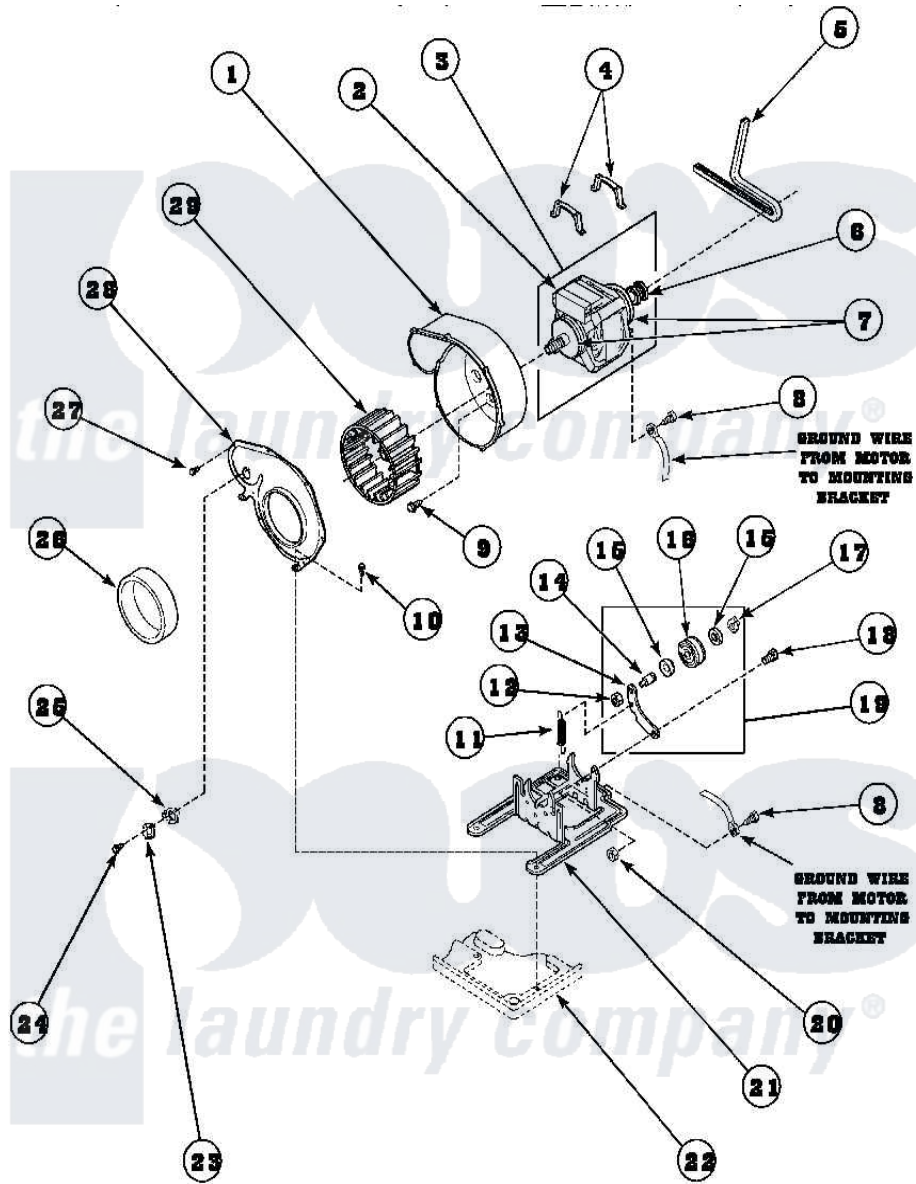

# Amana AEM497W2 (BOM: PAEM497W2) 14 - MOTOR, EXHAUST FAN AND BELT

Amana Residential Amana AEM497W2 (BOM: PAEM497W2) Dryer Parts Parts Diagram 14 - MOTOR, EXHAUST FAN AND BELT

Click on the part number to view part

Item	Original Part Number	Replaced By	Status	Part Description
1	<a href="#">56020</a>			Housing, Blower
2	501218		Not Available	MOTOR SWITCH (DOES NOT INCLUDE THERMAL PROT
3	501211	<a href="#">2200376</a>		Motor
4	Y58047	<a href="#">660658</a>		Clamp, Motor Mounting 343481 685441
5	59174	<a href="#">40111201</a>		Belt, Cylinder
6	<a href="#">500011</a>			Pulley, Motor
7	<a href="#">590P3</a>			Motor Hub Ring Kit
8	<a href="#">20530</a>			Screw, 10-24 x 3/8 Hex
9	501668	<a href="#">503688</a>		Screw, 10B-16 X .34 I
10	33562	<a href="#">27001200</a>		Screw
11	<a href="#">56076</a>			Spring, Idler
12	56156	<a href="#">358160</a>		Nut
13	500910	<a href="#">37001144</a>		Assembly- Idler

14	<a href="#">56461</a>		Shaft
15	<a href="#">52549</a>		Washer, 501 ID X3/4 Odx
16	<a href="#">Y54414</a>		Assembly, Wheel And Bearing
17	<a href="#">23748</a>		Ring, Retaining
18	<a href="#">500824</a>		Screw, 1/4-20 Unc Hex
19	500269	<a href="#">37001287</a>	Assembly, Idler Lever/Shaft/Pulley
20	52566	<a href="#">27001225</a>	Nut, Jam Mid Lock 1/4-20
21	500822	<a href="#">503613</a>	Mount, Motor
22	<a href="#">500070</a>		Base, Dryer
23	<a href="#">Y61372</a>		Thermostat
"	<a href="#">503551</a>		Thermostat, Cycling
"	<a href="#">56410</a>		Thermostat
24	23222	<a href="#">3177991</a>	Screw
"	Y33561	<a href="#">489464</a>	Screw
25	61401	<a href="#">61623</a>	Thermostat, Heater-BR
26	<a href="#">500313</a>		Seal, Blower Housing
27	<a href="#">31260</a>		Screw, No.8 X 3/8 Ind H
28	500078	<a href="#">511969P</a>	Kit Blower Housing And Cover
29	56000	<a href="#">510139P</a>	Assembly Blower Fan Package