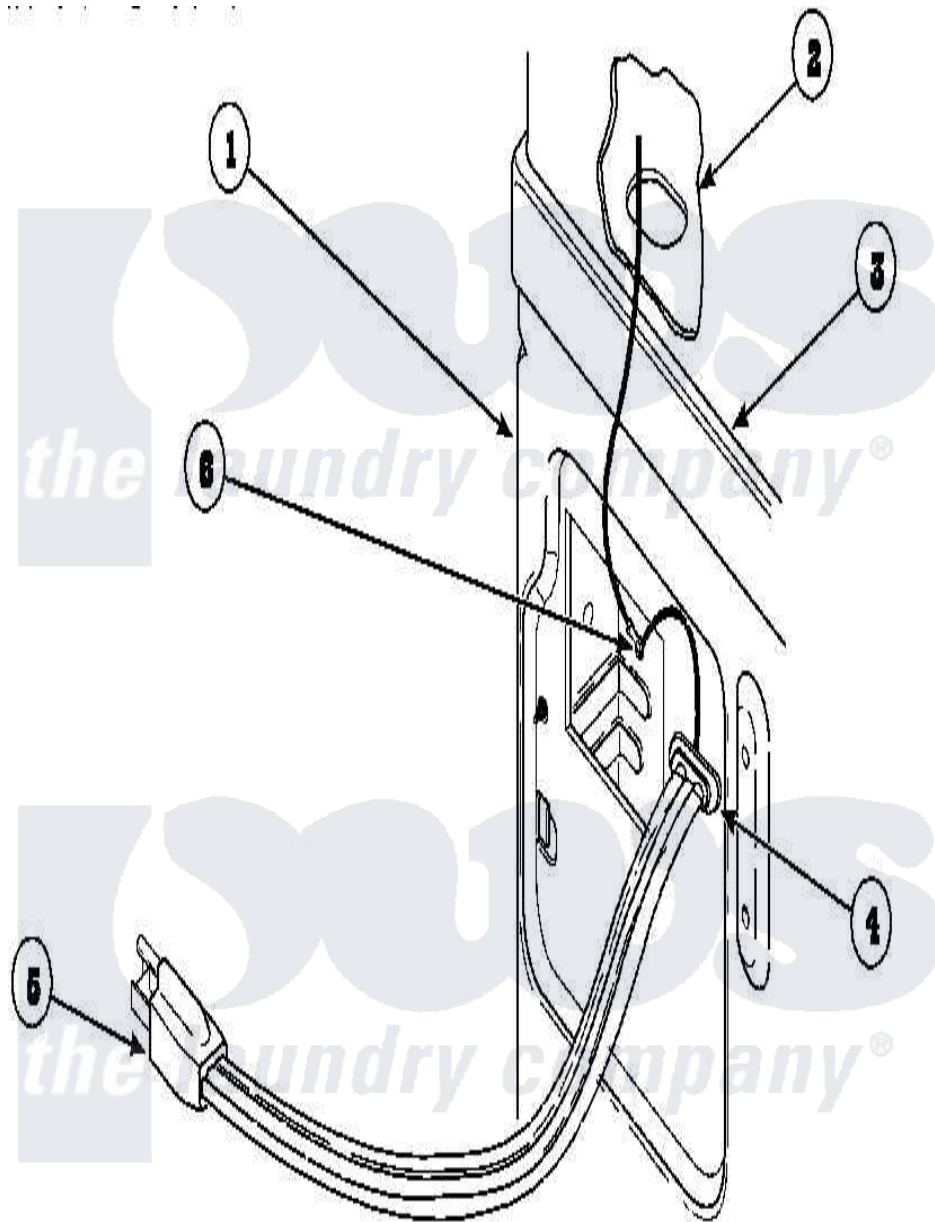

Amana AEM497W2 (BOM: PAEM497W2) 15 - POWER CORDS

Amana [Residential Amana AEM497W2 \(BOM: PAEM497W2\) Dryer Parts](#) Parts Diagram 15 - POWER CORDS
 Click on the part number to view part

Item	Original Part Number	Replaced By	Status	Part Description
1	500001P		Not Available	(ADD LETTER BEFORE "P" IN PART
2	500343		Not Available	PANEL,BACK(HOME HOOD)
3	500085P		Not Available	(ADD LETTER L-L, W-W TO PART N
4	21903	211881		Grommet, Cord Part Not Used-Gas Models Only
5	Y56222	27001142		Cord, Power
6	501668	503688		Screw, 10B-16 X .34 I
"	20530			Screw, 10-24 x 3/8 Hex